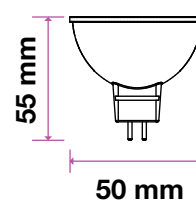

Model	SKU	Watts	EQUIV.W	Lumen	Box Qty
VT-257	204 | 3000K WARM WHITE	6.5w	40w	450	200
	205 | 4000K DAY WHITE				
	206 | 6400K WHITE