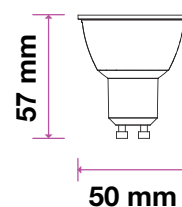

LED SPOTLIGHTS

110° Beam Angle

Achieve beautiful directional lighting with a broader glow in any room with our improved range of GU10 spotlights with 30,000-hr lamp life and 110° beam angle.

- GU10 Base
- AC:220-240V,50Hz
- PF: >0.4
- CRI: >80
- 30,000 hrs Lifespan