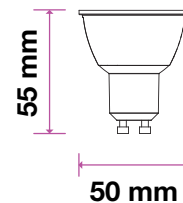

Model	SKU	Watts	EQUIV.W	Lumen	Box Qty
VT-227D	195 | 3000K WARM WHITE	6.5w	55w	450	200
	196 | 4000K DAY WHITE				
	197 | 6400K WHITE