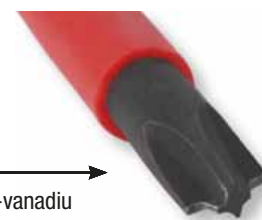

SD- Șurubelnițe izolate la 1000 V, CrV**Șurubelnițe cap cruce cu profil combinat (SLPZ)**

| TRACON |  |  |  |
|---------------------|---|---|---|
| SD5080SLPZ1 | SL/PZ1 5,0 × 80 mm | CrV | 73 g |
| SD60100SLPZ2 | SL/PZ2 6,0 × 100 mm | CrV | 102 g |

CrV: →
crom-vanadiu

**SD5080SLPZ1****SD60100SLPZ2****Set de 8 șurubelnițe izolate la 1000 V, CrV, în husă**

| TRACON |  |  |  |
|-----------------|---|---|---|
| SDSETOF8 | | | |
| - | SD2575SL | SL 2,5 × 75 mm | CrV 52 g |
| - | SD40100SL | SL 4,0 × 100 mm | CrV 58 g |
| - | SD55125SL | SL 5,5 × 125 mm | CrV 90 g |
| - | SD65150SL | SL 6,5 × 150 mm | CrV 127 g |
| - | SD3060PH0 | PH0 3,0 × 60 mm | CrV 49 g |
| - | SD5080PH1 | PH1 5,0 × 80 mm | CrV 73 g |
| - | SD60100PH2 | PH2 6,0 × 100 mm | CrV 102 g |
| - | SD80150PH3 | PH3 8,0 × 150 mm | CrV 178 g |

**Set de 12 șurubelnițe izolate la 1000 V, CrV, în husă**

| TRACON |  |  |  |
|------------------|---|---|---|
| SDSETOF12 | | | |
| - | SD2575SL | SL 2,5 × 75 mm | CrV 52 g |
| - | SD40100SL | SL 4,0 × 100 mm | CrV 58 g |
| - | SD55125SL | SL 5,5 × 125 mm | CrV 90 g |
| - | SD65150SL | SL 6,5 × 150 mm | CrV 127 g |
| - | SD3060PH0 | PH0 3,0 × 60 mm | CrV 49 g |
| - | SD5080PH1 | PH1 5,0 × 80 mm | CrV 73 g |
| - | SD60100PH2 | PH2 6,0 × 100 mm | CrV 102 g |
| - | SD80150PH3 | PH3 8,0 × 150 mm | CrV 178 g |
| - | SD3060PZ0 | PZ0 3,0 × 60 mm | CrV 49 g |
| - | SD5080PZ1 | PZ1 5,0 × 80 mm | CrV 73 g |
| - | SD60100PZ2 | PZ2 6,0 × 100 mm | CrV 102 g |
| - | SD80150PZ3 | PZ3 8,0 × 150 mm | CrV 178 g |