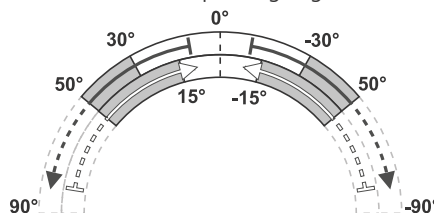

Működési út / Operating angle