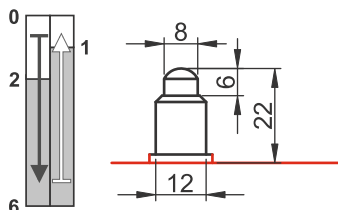

Működési út /
Operating distance (mm)