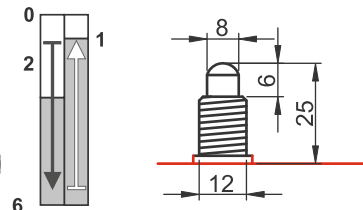

Működési út /
Operating distance (mm)