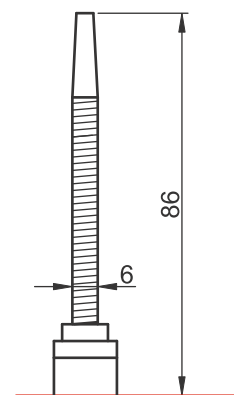

RVK-166 Rugós pálcás kivitel /
with spring stick