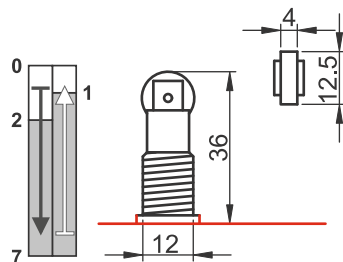

Működési út /
Operating distance (mm)