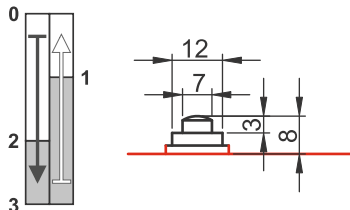

Működési út /
Operating distance (mm)