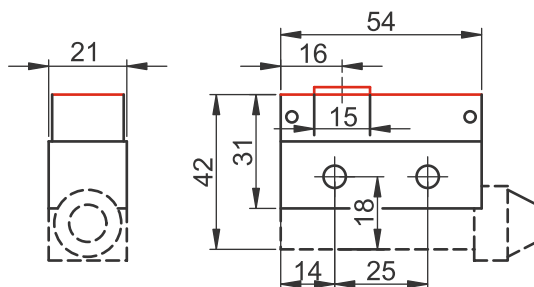

Nyomógombos kivitel / with push-button

VILÁGÍTÁS-
TECHNIKA

ENERGIA
ELOSZTÓK

AUTOMATI-
ZÁLÁS

ELEKTROMOS
SZEKRENYEK

SZERELÉS-
TECHNIKA

KÁBELEK,
VEZETÉKEK

KAPCSOLÓ-
CSALÁDOK

VILLÁM-
VÉDELEM

SZELLŐZÉS
TECHNIKA

TOVÁBBI
TERMÉKEINK