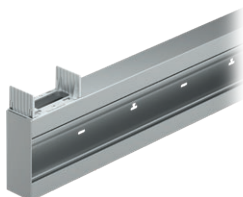

COT ÎN L MA 165x65

- RT44ES
- RT44PW

- cot universal în L din aluminiu
- înălțime 165mm, lungime 400mm
- conectare la MA 130x65
- în conformitate cu EN 50085-1

L-BEND MA 165x65

- universal L bend element from aluminium
- height 165mm, length 400mm
- connection on MA 130x65
- in accordance with EN 50085-1