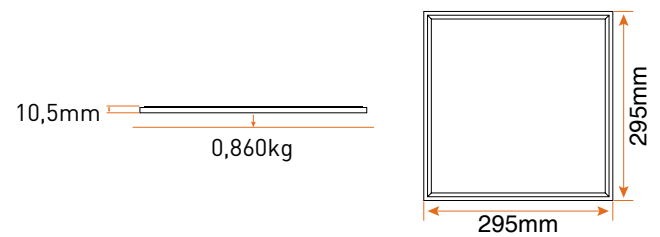

Technical Drawing