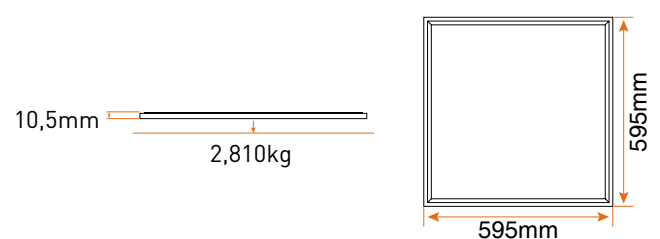

Technical Drawing

*See page 45 for brackets.