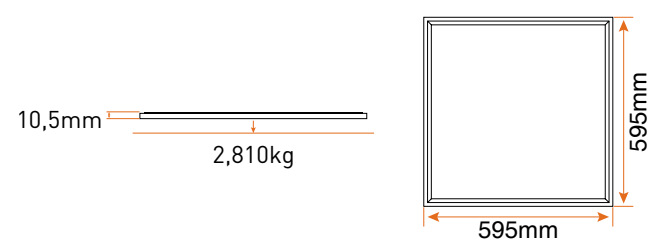

Technical Drawing

*See page 45 for brackets.