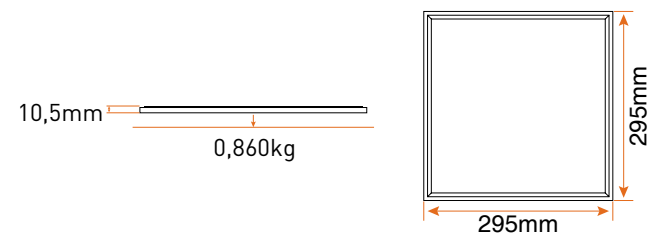

Technical Drawing