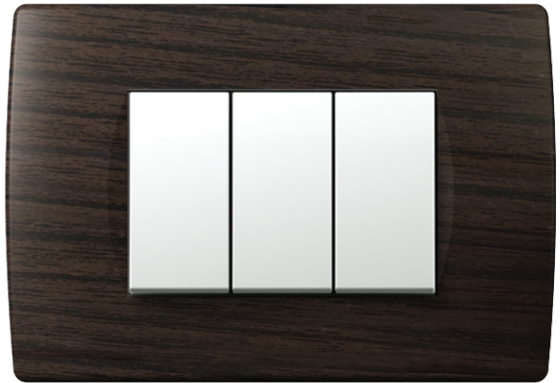

WE wenge
wenge