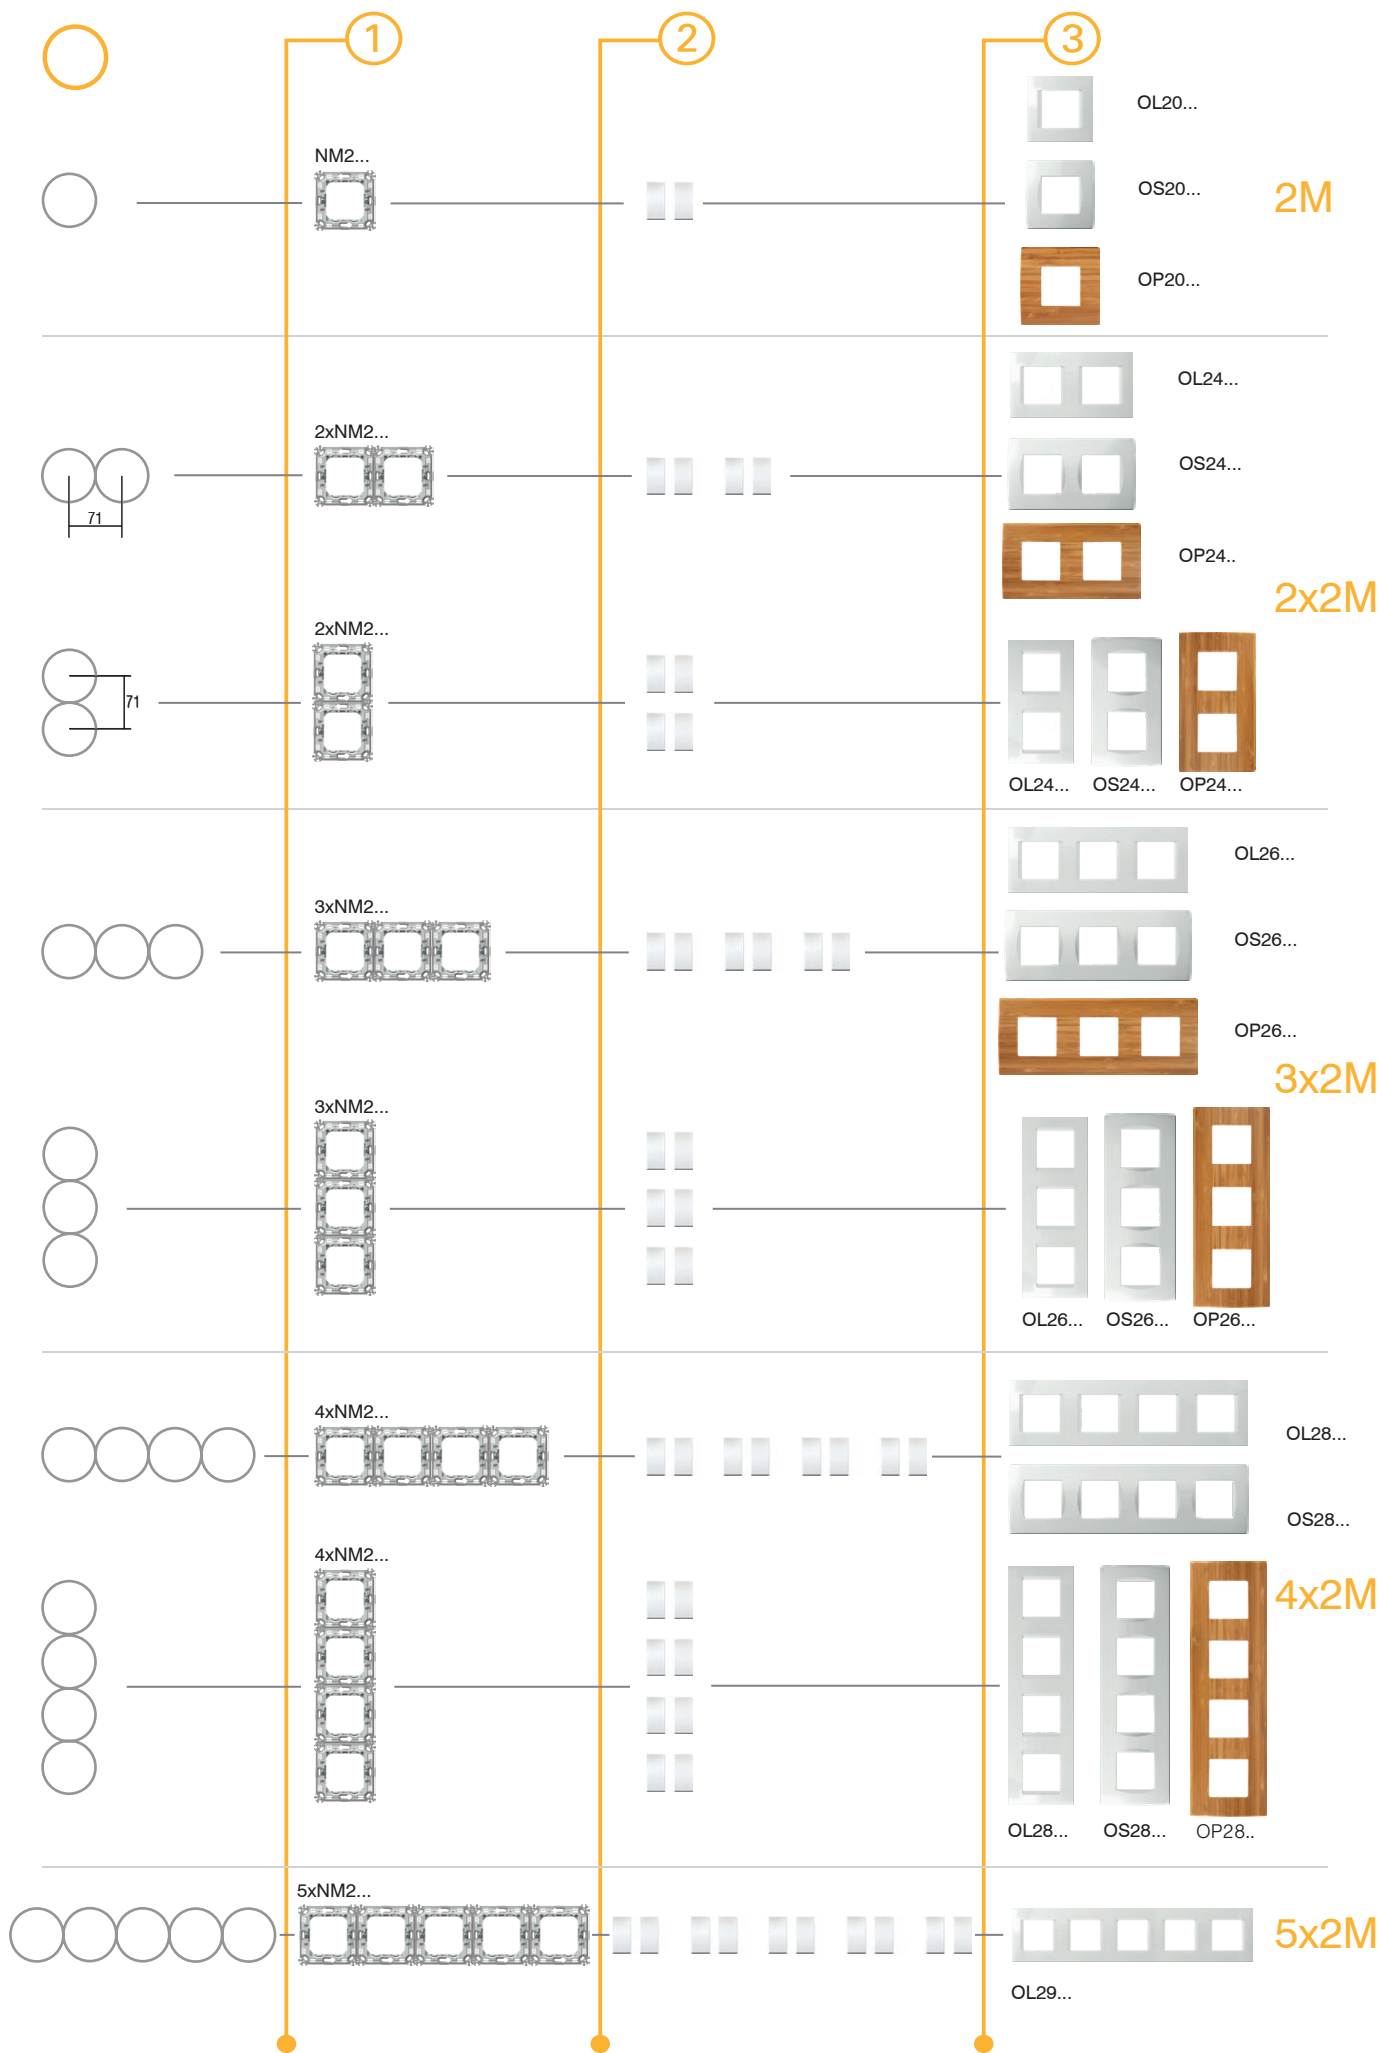

**COVER PLATE SOFT 2x2M**

- decorative cover plate SOFT 2x2M  
- horizontal or vertical mounting  
- in accordance with EN 60669-1

	OS26PW		OS26SG
	OS26IW		OS26NB
	OS26ES		OS26AT
	OS26SB		OS26TI
			OS26WW
			OS26WE

**COVER PLATE SOFT 4x2M**

- decorative cover plate SOFT 4x2M  
- horizontal or vertical mounting  
- in accordance with EN 60669-1

basic  
basic

PW alb  
polar white

IW fildeş  
ivory white

ES argintiu  
elox silver

## COVER PLATES SOFT OS

decor  
decorSG nisip auriu  
sand goldNB negru lucios  
night blackTI titan  
titaniumWE wenge  
wengeWW nuc  
walnut

F R A M E S

		 line A x B	 soft A x B	 PURE A x B
				
2M		80 x 80 mm	84 x 84 mm	93 x 90 mm
2x2M		151 x 80 mm	155 x 84 mm	164 x 90 mm
3x2M		222 x 80 mm	226 x 84 mm	235 x 90 mm
4x2M		293 x 80 mm	297 x 84 mm	304 x 90 mm
5x2M		364,1 x 80 mm		
				
3M		122 x 80 mm	122 x 84 mm	134 x 90 mm
4M		149 x 80 mm	144 x 84 mm	157 x 90 mm
7M		207 x 80 mm	212 x 84 mm	224 x 90 mm
2x7M			212 x 158 mm	
				
1/2M		80 x 80 mm	84 x 84 mm	
1/3M		122 x 80 mm	122 x 84 mm	134 x 90 mm
2/3M		122 x 80 mm	122 x 84 mm	134 x 90 mm

# GHID DE ALEGERE DOZE SUPORȚI ȘI RAME DECORATIVE

COMBINATIONS