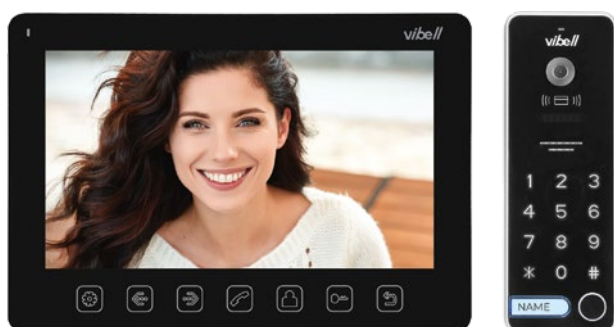

VIBELL is synonymous with high quality, state-of-the-art technology and high functionality. Our video door phone sets feature all of the above. They have been equipped with multicolor, ultra-flat and high-resolution LCD monitors with backlit touch buttons or touch screen. Forget the old-fashioned handset. From now on you can easily and effectively talk to the visitors outside through a loud speaking monitor. The external, wide-angle cameras are closed inside nice-looking and very durable panels, and have additional lighting provided by LED diodes, to ensure best possible picture even after dark. The set can be vastly expanded with additional devices from VIBELL series.

Przykładowe zestawy / Examples of sets

ALCOR

OR-VID-EX-1061/W

NOVEO

OR-VID-EX-1057/W

OR-VID-EX-1061/B

OR-VID-EX-1057/B

Symbol Product no.	EAN	Wyświetlacz Display	Kolor Color	Kąty (pion/poziom) Angles (V/H)	Dzwonki Ringtones	Monitor (szer./wys./gl. [mm]) Monitor (W/H/D [mm])	Panelzew. (szer./wys./gl. [mm]) Outdoor unit (W/H/D [mm])
OR-VID-EX-1061/W	5900378655848	7" LCD	biały white	57° / 110°	13	185 / 127 / 17	55 / 152 / 22
OR-VID-EX-1061/B	5900378655855	7" LCD	czarny black	57° / 110°	13	185 / 127 / 17	55 / 152 / 22
OR-VID-EX-1057/W	5900378655800	7" LCD	biały white	96° / 110°	12	185 / 127 / 17	55 / 152 / 21
OR-VID-EX-1057/B	5900378655817	7" LCD	czarny black	96° / 110°	12	185 / 127 / 17	55 / 152 / 21