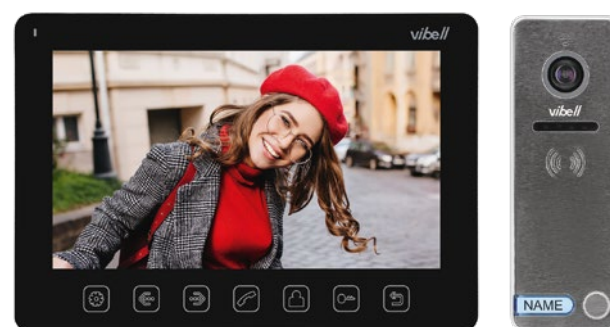

VIBELL is synonymous with high quality, state-of-the-art technology and high functionality. Our video door phone sets feature all of the above. They have been equipped with multicolor, ultra-flat and high-resolution LCD monitors with backlit touch buttons or touch screen. Forget the old-fashioned handset. From now on you can easily and effectively talk to the visitors outside through a loud speaking monitor. The external, wide-angle cameras are closed inside nice-looking and very durable panels, and have additional lighting provided by LED diodes, to ensure best possible picture even after dark. The set can be vastly expanded with additional devices from VIBELL series.

Przykładowe zestawy / Examples of sets

ALCOR

OR-VID-EX-1061/W

NOVEO

OR-VID-EX-1057/W

OR-VID-EX-1061/B

OR-VID-EX-1057/B

Symbol Product no.	EAN	Wyświetlacz Display	Kolor Color	Kąty (pion/poziom) Angles (V/H)	Dzwonki Ringtones	Monitor (szer./wys./gl. [mm]) Monitor (W/H/D [mm])	Panelzew. (szer./wys./gl. [mm]) Outdoor unit (W/H/D [mm])
OR-VID-EX-1061/W	5900378655848	7" LCD	biały white	57° / 110°	13	185 / 127 / 17	55 / 152 / 22
OR-VID-EX-1061/B	5900378655855	7" LCD	czarny black	57° / 110°	13	185 / 127 / 17	55 / 152 / 22
OR-VID-EX-1057/W	5900378655800	7" LCD	biały white	96° / 110°	12	185 / 127 / 17	55 / 152 / 21
OR-VID-EX-1057/B	5900378655817	7" LCD	czarny black	96° / 110°	12	185 / 127 / 17	55 / 152 / 21