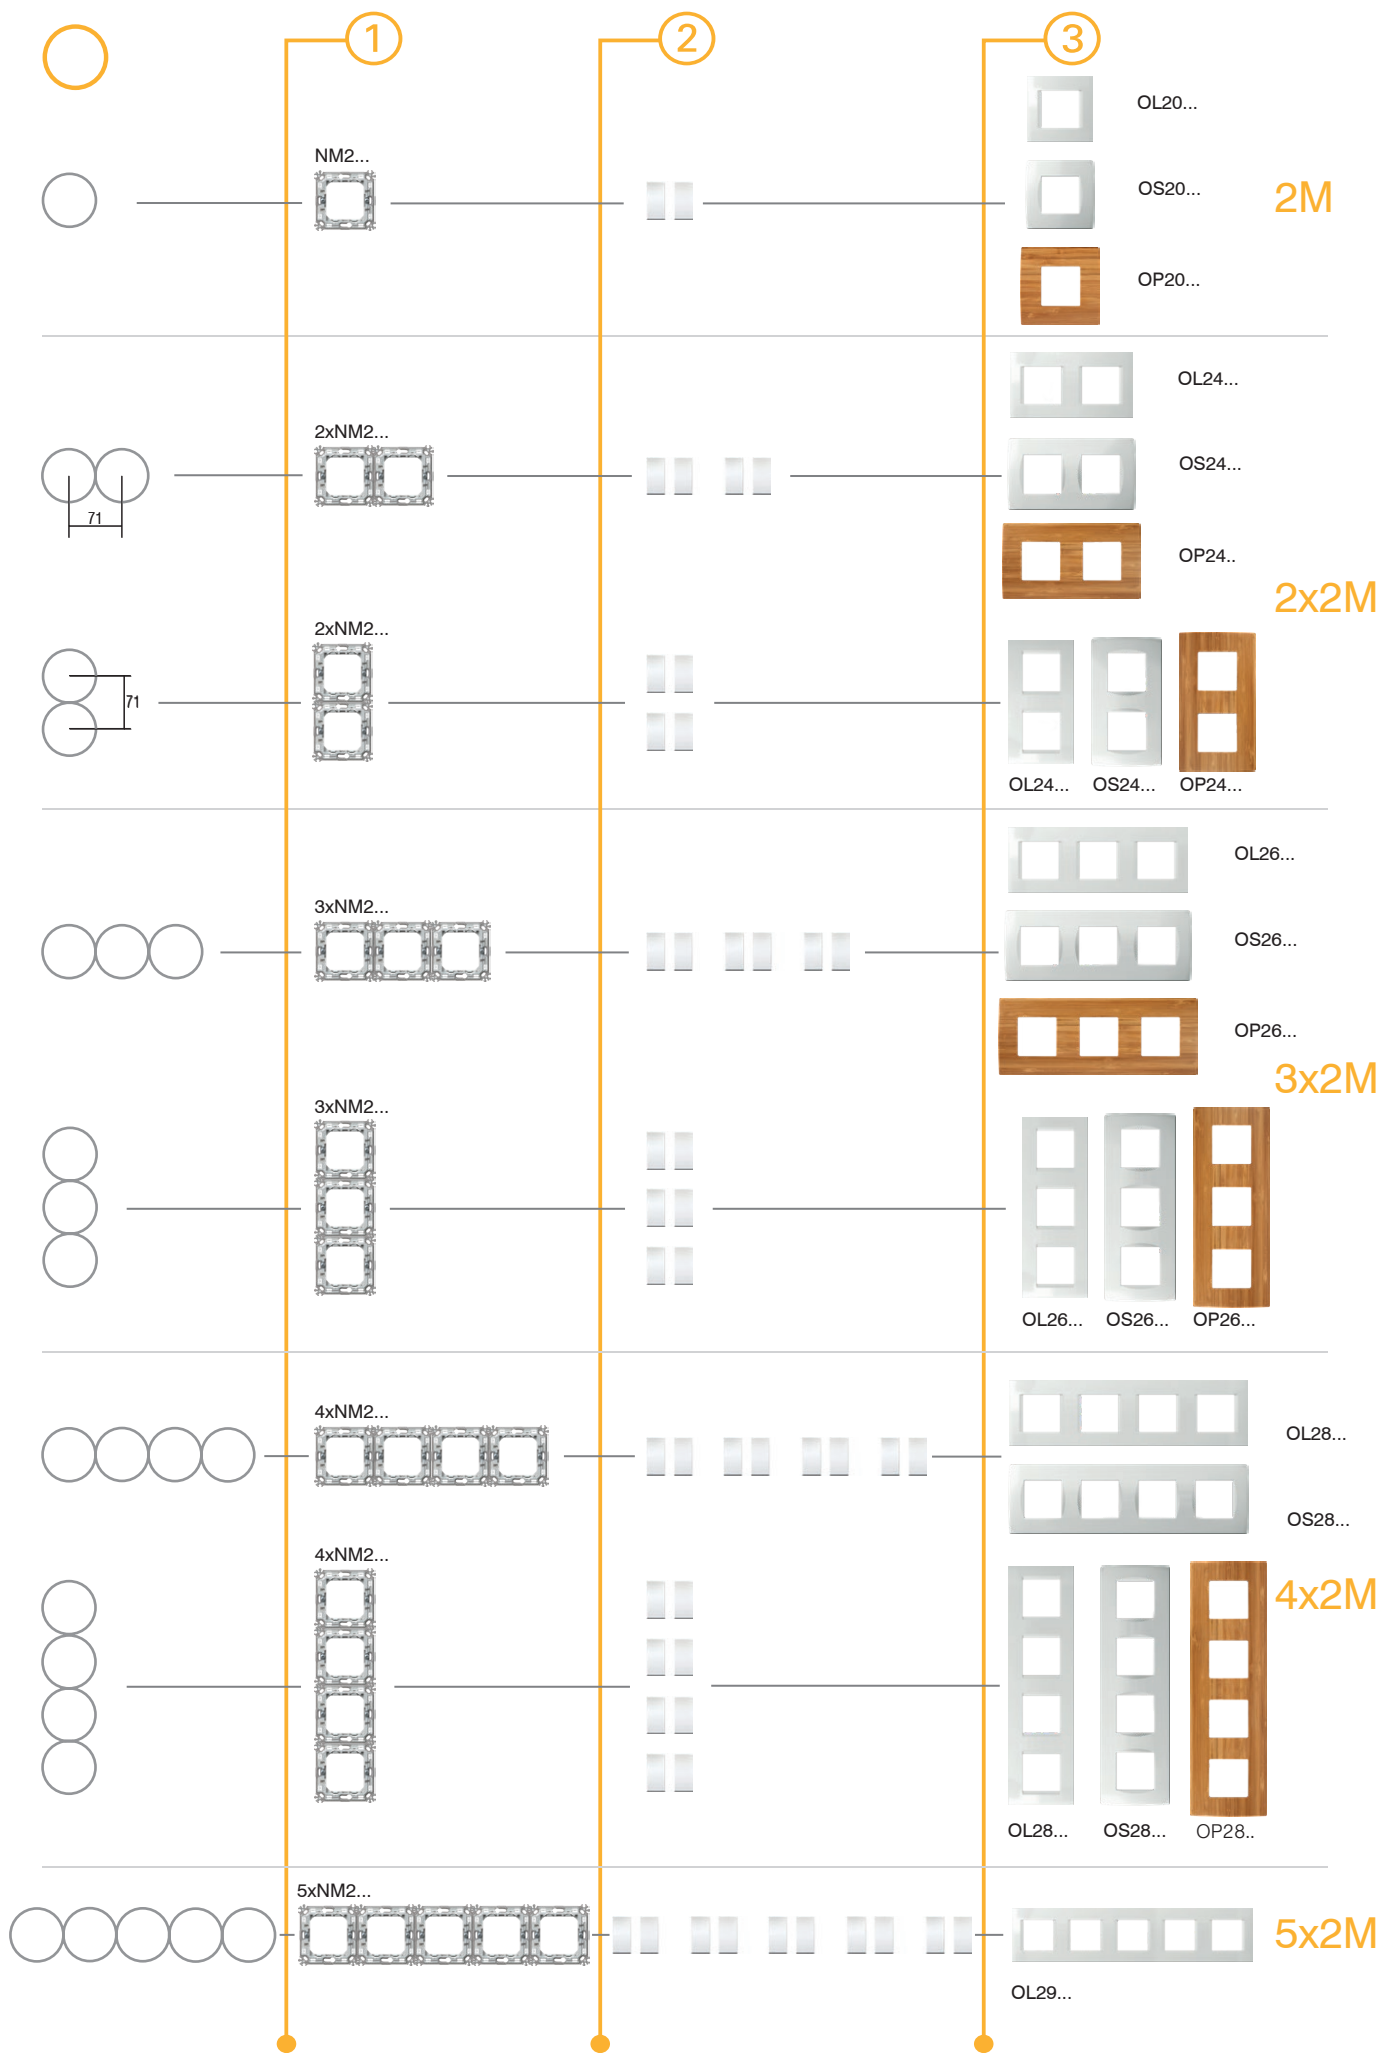

GHID DE ALEGERE DOZE SUPORȚI ȘI RAME DECORATIVE