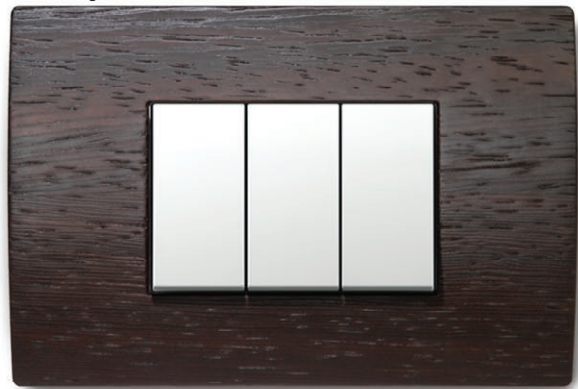

WE wenge
wenge