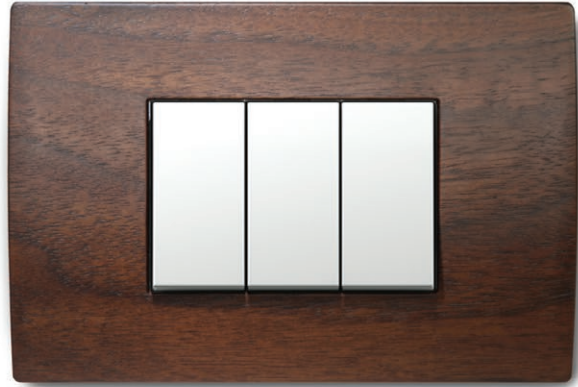

WW nuc
walnut