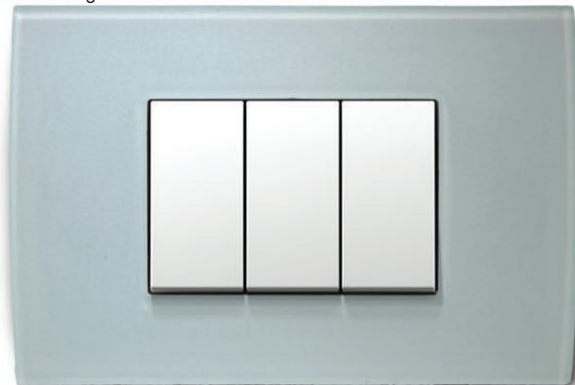

GG verde arctic
ice green