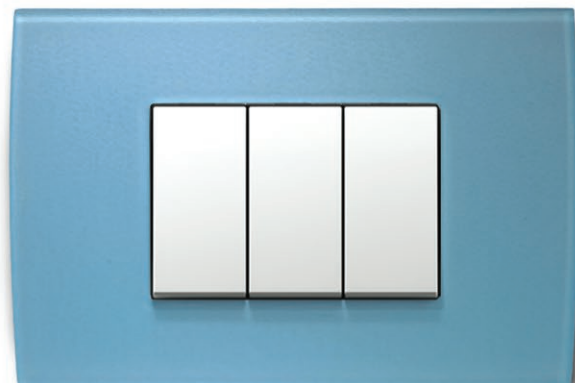

GB albastru arctic
ice blue