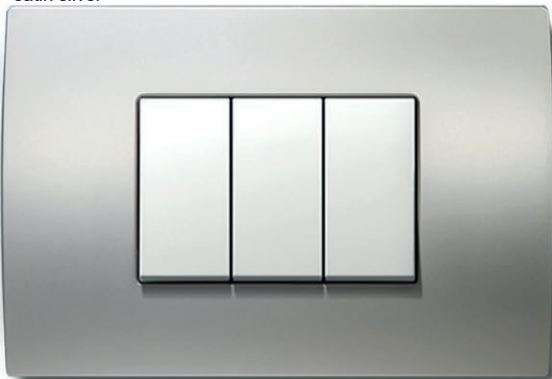

MS argint satinat
satin silver