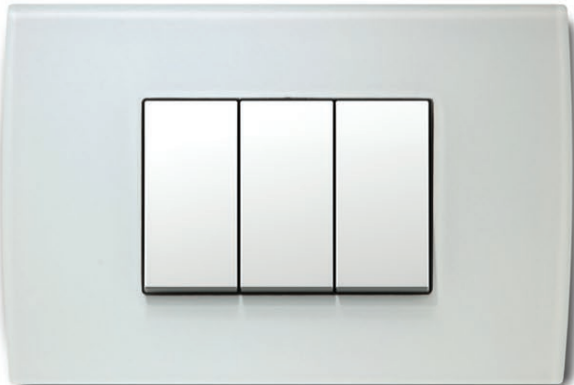

sticlă
glass

GW alb arctic
ice white