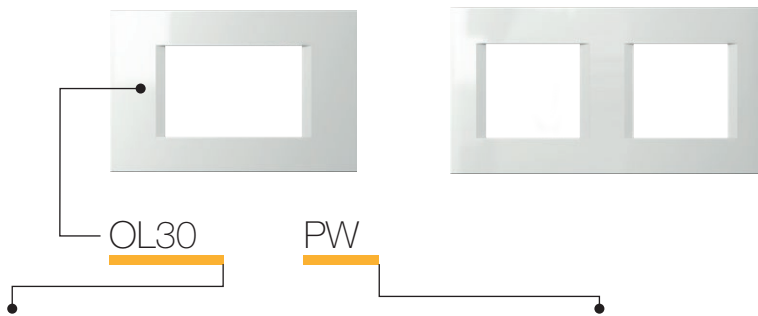

The Modul Manager allows you to perform a complete and quick inventory of switches from the building site itself or from the comfort of your own home. We have prepared a unique ordering method, which is both practical and quick. You can select the colours of the switches, as well as the shape of the frames, meaning you can tailor them to your space or the client's demands. Why not try us out? All you need is a smartphone, a tablet, or a computer and <http://modulmanager.tem.si>.