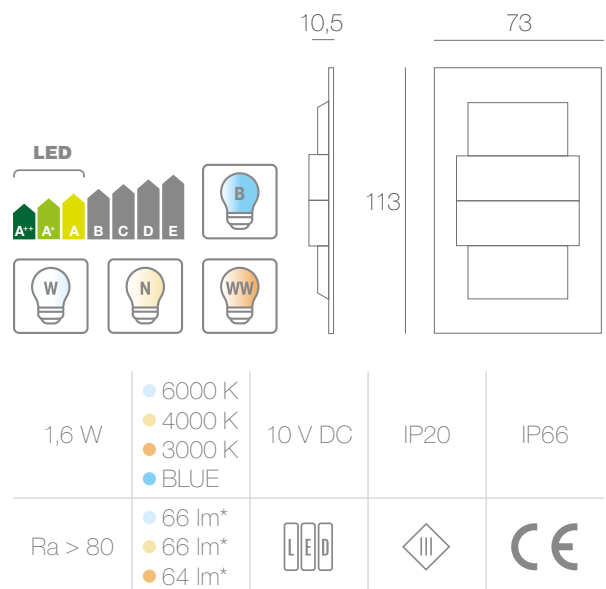

Foto
1:1

Duo Tango is an architectural LED luminaire, a perfect complement to classical Tango lamps. With subtle and modern design, it is the perfect choice for illumination of corridors, staircases, or for attractive light decoration of walls, achieved with light emitted in two opposite directions (up and down).

Duo Tango to architektoniczna oprawa LED, która jest znakomitym uzupełnieniem klasycznych lamp Tango. Subtelny i nowoczesny design sprawiają iż doskonale nadaje się do oświetlenia ciągów komunikacyjnych, klatek schodowych lub do efektownego dekorowania światłem ścian dzięki emisji światła w dwóch przeciwnych kierunkach (górze i dół).

Duo Tango ist eine architektonische LED-Leuchte und eine ausgezeichnete Ergänzung für die klassischen Tango-Leuchten. Durch ihr subtiles und modernes Design eignet sie sich hervorragend für die Beleuchtung der Verkehrsstränge, Treppenhäuser oder für eine effektvolle dekorative Wandbeleuchtung durch die Lichtausstrahlung in zwei verschiedene Richtungen (nach oben und nach unten).