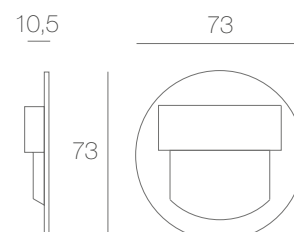

Specifications tolerance ± 10% • Tolerancja parametrów technicznych ± 10% • Technische Parameter-Toleranz ± 10%