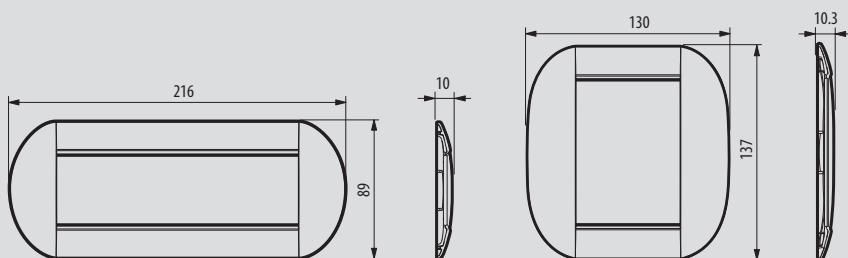

LNB4826...

LNB4807...