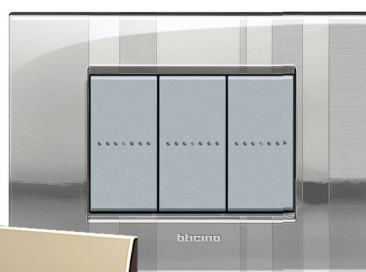

LIVINGLIGHT AIR

SUPLEȚEA

ADUSĂ LA PERFECȚIUNE

Design-ul și tehnologia
se îmbină într-o ramă extrafină cu design rafinat.

FINISAJ DECOR

Suprafețe atent tratate,
folosindu-se
tehnologia laser
pentru finisaje unice