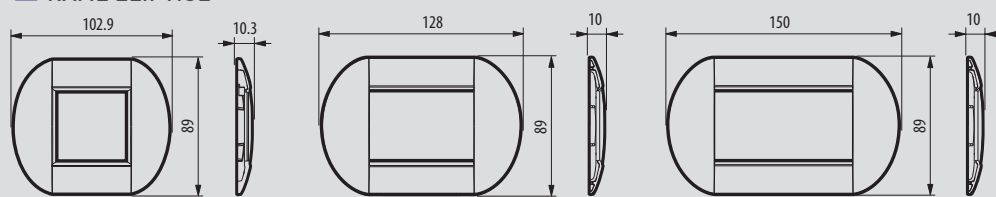

LNB4803...

LNB4804...

Living Light

informații privind dimensiunile; ramele eliptice

RAME ELIPTICE

LNB4802...