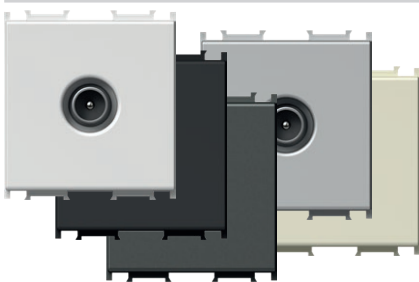

PRIZĂ TV SIMPLĂ 0dB 2M

- ☐ KM20PW
- ☒ KM20SB
- ☒ KM20AT
- ☐ KM20ES
- ☐ KM20IW

- priză TV simplă
- reducere 0dB
- conector spate – standard F

SOCKET TV BASIC 0dB 2M
- TV basic
- reduction 0dB
- back connector – F standard

PRIZĂ TV DE CAPĂT 1dB 1M