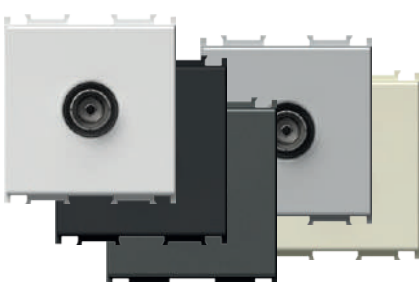

SOCKET R BASIC 0dB 1M

- R basic
- reduction 0dB
- back connector – F standard

PRIZĂ R SIMPLĂ 0dB 2M

- KM29PW
- KM29MW
- KM29SB
- KM29AT
- KM29ES
- KM29IW

- priză R simplă
- reducere 0dB
- conector spate – standard F