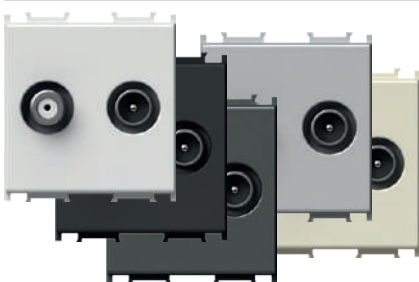

- ☐ KM25PW
- ☐ KM25MW
- ☒ KM25SB
- ☒ KM25AT
- ☐ KM25ES
- ☐ KM25IW

- priză SAT-TV de capăt
- interval de frecvență 5÷2400 MHz
- reducere < 1dB
- în conformitate cu EN 50083-1
- cleme cu șurub

SOCKET SAT-TV END-LINE 1dB 2M

- SAT-TV end-line
- frequency range 5÷2400 MHz
- reduction < 1dB
- in accordance with EN 50083-1
- screw contacts