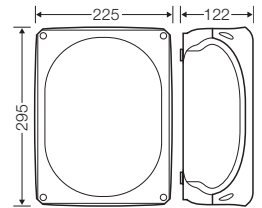

KF 5000 B

- without terminals
- with two cable entries M 32 from the rear side
- cable entries via knockouts, order ASS separately (see cable entry systems LES)
- „weatherproof“ resistant to weather influences (UV due to solar radiation, protected against rainwater, temperature resistant, impact resistant, etc.)
- saltwater-proof
- "offshore applications"
- lid fasteners sealable without accessories
- external brackets for wall fixing included

material

PC-GFS (polycarbonate)