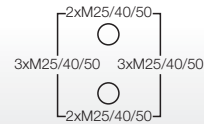

material

PC-GFS (polycarbonate)

**KF 5000 B**

- without terminals
- with two cable entries M 32 from the rear side
- cable entries via knockouts, order ASS separately (see cable entry systems LES)
- „weatherproof“ resistant to weather influences (UV due to solar radiation, protected against rainwater, temperature resistant, impact resistant, etc.)
- saltwater-proof
- "offshore applications"
- lid fasteners sealable without accessories
- external brackets for wall fixing included