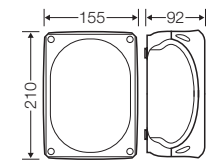

KF 2500 B

- without terminals
- with two cable entries M 32 from the rear side
- cable entries via knockouts, order ASS separately (see cable entry systems LES)
- „weatherproof“ resistant to weather influences (UV due to solar radiation, protected against rainwater, temperature resistant, impact resistant, etc.)
- saltwater-proof
- "offshore applications"
- lid fasteners sealable without accessories
- external brackets for wall fixing included

material	PC-GFS (polycarbonate)