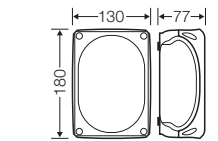

KF 1000 B

- without terminals
- with two cable entries M 25 from the rear side
- cable entries via knockouts, order ASS separately (see cable entry systems LES)
- „weatherproof“ resistant to weather influences (UV due to solar radiation, protected against rainwater, temperature resistant, impact resistant, etc.)
- saltwater-proof
- "offshore applications"
- lid fasteners sealable without accessories
- retaining strap and external brackets for wall fixing included

material	PC-GFS (polycarbonate)