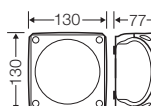

DK Cable junction boxes
„Weatherproof“, for outdoor installation
Cable entry via metric knockouts

KF 0200 G

- without terminals
- cable entries via knockouts, order AKM separately (see cable entry systems LES)
- „weatherproof“ resistant to weather influences (UV due to solar radiation, protected against rainwater, temperature resistant, impact resistant, etc.)
- saltwater-proof
- "offshore applications"
- lid fasteners sealable without accessories
- retaining strap and external brackets for wall fixing included

material | PC-GFS (polycarbonate)

KF 0400 G

- without terminals
- cable entries via knockouts, order AKM separately (see cable entry systems LES)
- „weatherproof“ resistant to weather influences (UV due to solar radiation, protected against rainwater, temperature resistant, impact resistant, etc.)
- saltwater-proof
- "offshore applications"
- lid fasteners sealable without accessories
- retaining strap and external brackets for wall fixing included

material | PC-GFS (polycarbonate)

KF 0600 G

- without terminals
- with one cable entry M 25 from the rear side
- cable entries via knockouts, order AKM separately (see cable entry systems LES)
- „weatherproof“ resistant to weather influences (UV due to solar radiation, protected against rainwater, temperature resistant, impact resistant, etc.)
- saltwater-proof
- "offshore applications"
- lid fasteners sealable without accessories
- retaining strap and external brackets for wall fixing included

material | PC-GFS (polycarbonate)