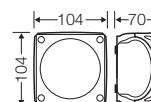

DK Cable junction boxes
„Weatherproof“, for outdoor installation
Cable entry via metric knockouts

KF 0200 G

- without terminals
- cable entries via knockouts, order AKM separately (see cable entry systems LES)
- „weatherproof“ resistant to weather influences (UV due to solar radiation, protected against rainwater, temperature resistant, impact resistant, etc.)
- saltwater-proof
- "offshore applications"
- lid fasteners sealable without accessories
- retaining strap and external brackets for wall fixing included

material | PC-GFS (polycarbonate)

KF 0400 G

- without terminals
- cable entries via knockouts, order AKM separately (see cable entry systems LES)
- „weatherproof“ resistant to weather influences (UV due to solar radiation, protected against rainwater, temperature resistant, impact resistant, etc.)
- saltwater-proof
- "offshore applications"
- lid fasteners sealable without accessories
- retaining strap and external brackets for wall fixing included

material | PC-GFS (polycarbonate)

KF 0600 G

- without terminals
- with one cable entry M 25 from the rear side
- cable entries via knockouts, order AKM separately (see cable entry systems LES)
- „weatherproof“ resistant to weather influences (UV due to solar radiation, protected against rainwater, temperature resistant, impact resistant, etc.)
- saltwater-proof
- "offshore applications"
- lid fasteners sealable without accessories
- retaining strap and external brackets for wall fixing included

material | PC-GFS (polycarbonate)