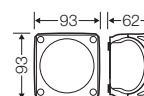

DK Cable junction boxes
„Weatherproof“, for outdoor installation
Cable entry via metric knockouts

KF 0200 G

- without terminals
- cable entries via knockouts, order AKM separately (see cable entry systems LES)
- „weatherproof“ resistant to weather influences (UV due to solar radiation, protected against rainwater, temperature resistant, impact resistant, etc.)
- saltwater-proof
- "offshore applications"
- lid fasteners sealable without accessories
- retaining strap and external brackets for wall fixing included

material | PC-GFS (polycarbonate)

KF 0400 G

- without terminals
- cable entries via knockouts, order AKM separately (see cable entry systems LES)
- „weatherproof“ resistant to weather influences (UV due to solar radiation, protected against rainwater, temperature resistant, impact resistant, etc.)
- saltwater-proof
- "offshore applications"
- lid fasteners sealable without accessories
- retaining strap and external brackets for wall fixing included

material | PC-GFS (polycarbonate)

KF 0600 G

- without terminals
- with one cable entry M 25 from the rear side
- cable entries via knockouts, order AKM separately (see cable entry systems LES)
- „weatherproof“ resistant to weather influences (UV due to solar radiation, protected against rainwater, temperature resistant, impact resistant, etc.)
- saltwater-proof
- "offshore applications"
- lid fasteners sealable without accessories
- retaining strap and external brackets for wall fixing included

material | PC-GFS (polycarbonate)