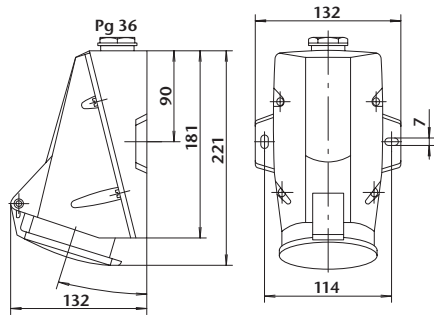

9 IZ / 63A

10 IZG / 16A, 32A

Type / mm	A	B	D	ød1	E	I	Gland
IZG 1632	146	90	78,5	4,8	65,6	32	Pg 16
IZG 1643	148	92	78,5	4,8	65,6	32	Pg 16
IZG 1653	148	96	87	4,8	65,6	32	Pg 16
IZG 3232	173	111	92,5	5,2	71	35,5	Pg 21
IZG 3243	173	111	92,5	5,2	71	35,5	Pg 21
IZG 3253	175	114	100	5,2	71	35,5	Pg 21

11 IZG / 63A

12 IZGN / 63A

13 IZGN / 125A

Note: Types marked with "P" have a pilot contact.

14 IZVZ / 16A, 32A

Type / mm	A	B	C	D	E	F	G
IZVZ 1632	182	113	90	45	55	71	67
IZVZ 1643	182	113	90	45	55	71	67
IZVZ 1653	182	113	90	45	55	71	67
IZVZ 3232	193	118	90	45	55	71	67
IZVZ 3243	193	118	90	45	55	71	67
IZVZ 3253	193	118	90	45	55	71	67

15 IZV / 16A, 32A

16 IZVN / 16A, 32A