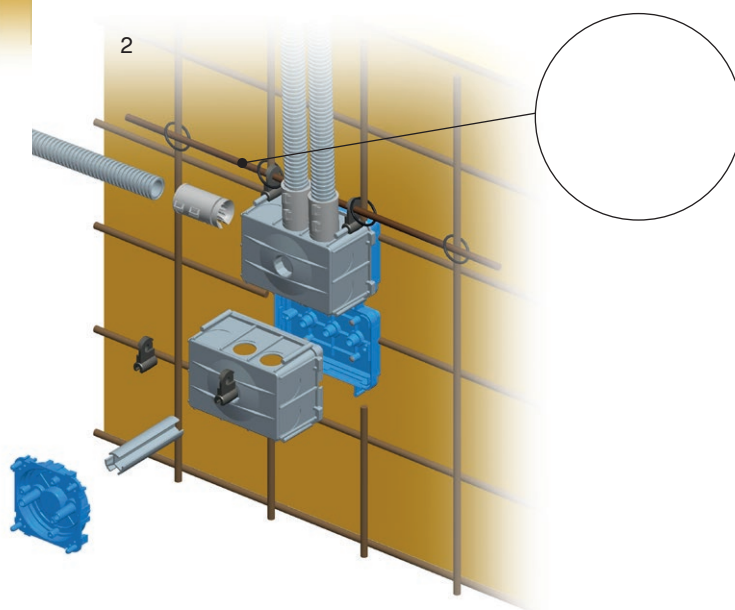

R E C T A N G U L A R B O X E S

instrucțiuni de asamblare /
assembly instructions

1

2

3

4