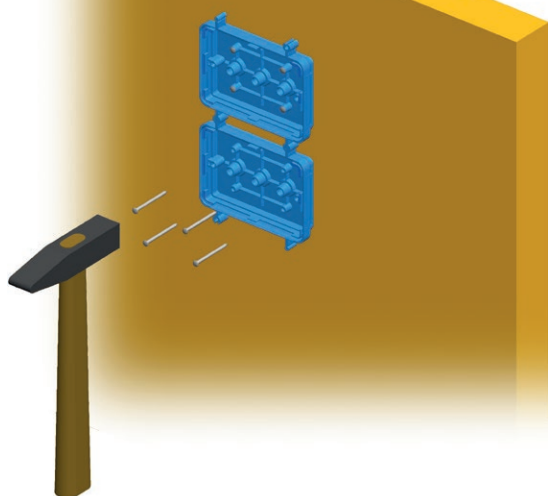

instrucțiuni de asamblare /
assembly instructions

1