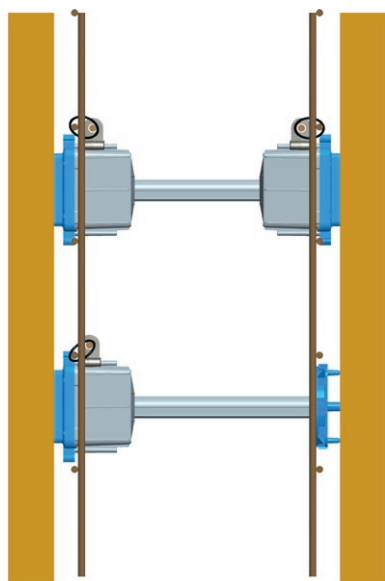

R E C T A N G U L A R B O X E S

instrucțiuni de asamblare /
assembly instructions

1

2

3

4