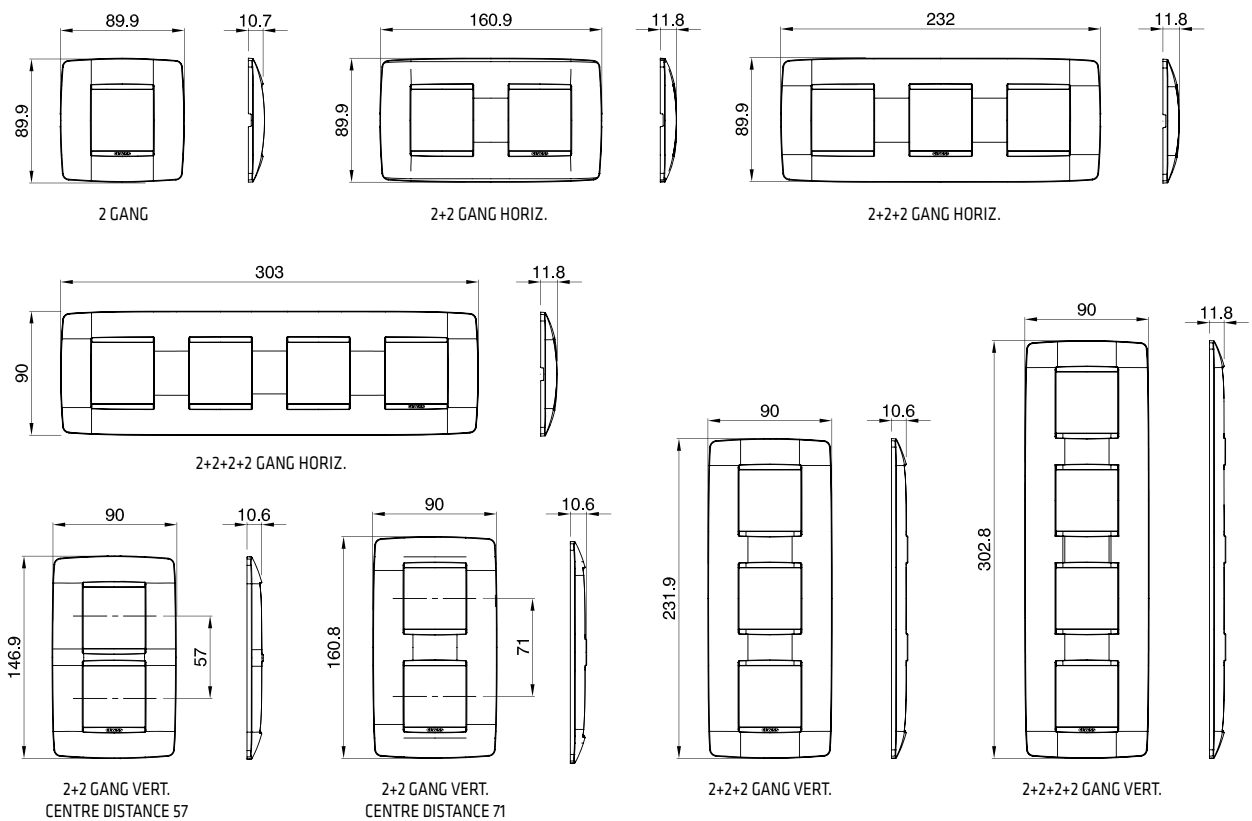

ONE INTERNATIONAL PLATES