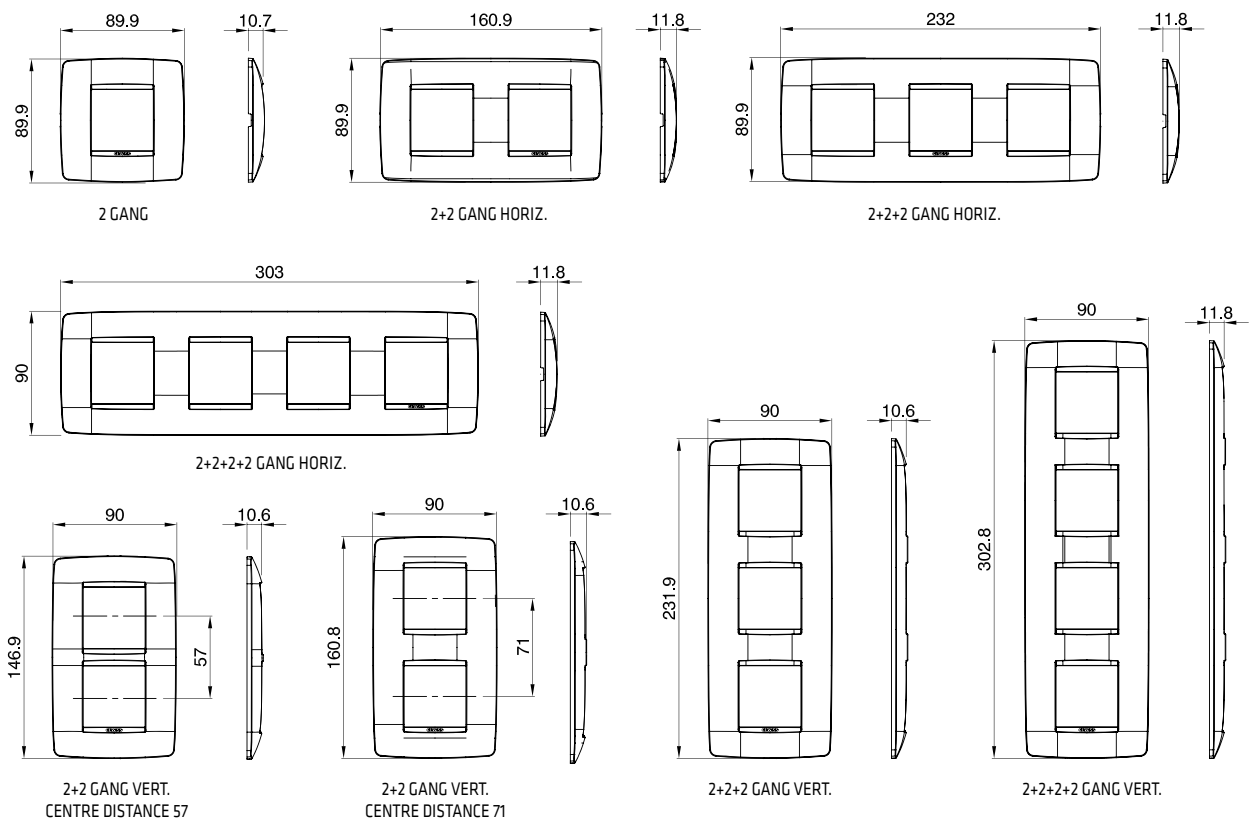

### FRENCH STANDARD SOCKET-OUTLETS FOR DEDICATED LINES - 250V AC

Code	Description	Colour	For plug pins	No. SYSTEM modules	Pack Carton
GW 20 312	2P+E - 16A	Red	Ø 4 / 4.8 mm	2	15/30

CHARACTERISTICS: with safety shields.

**ONE PLATES**

**ONE INTERNATIONAL PLATES**

## GEO PLATES