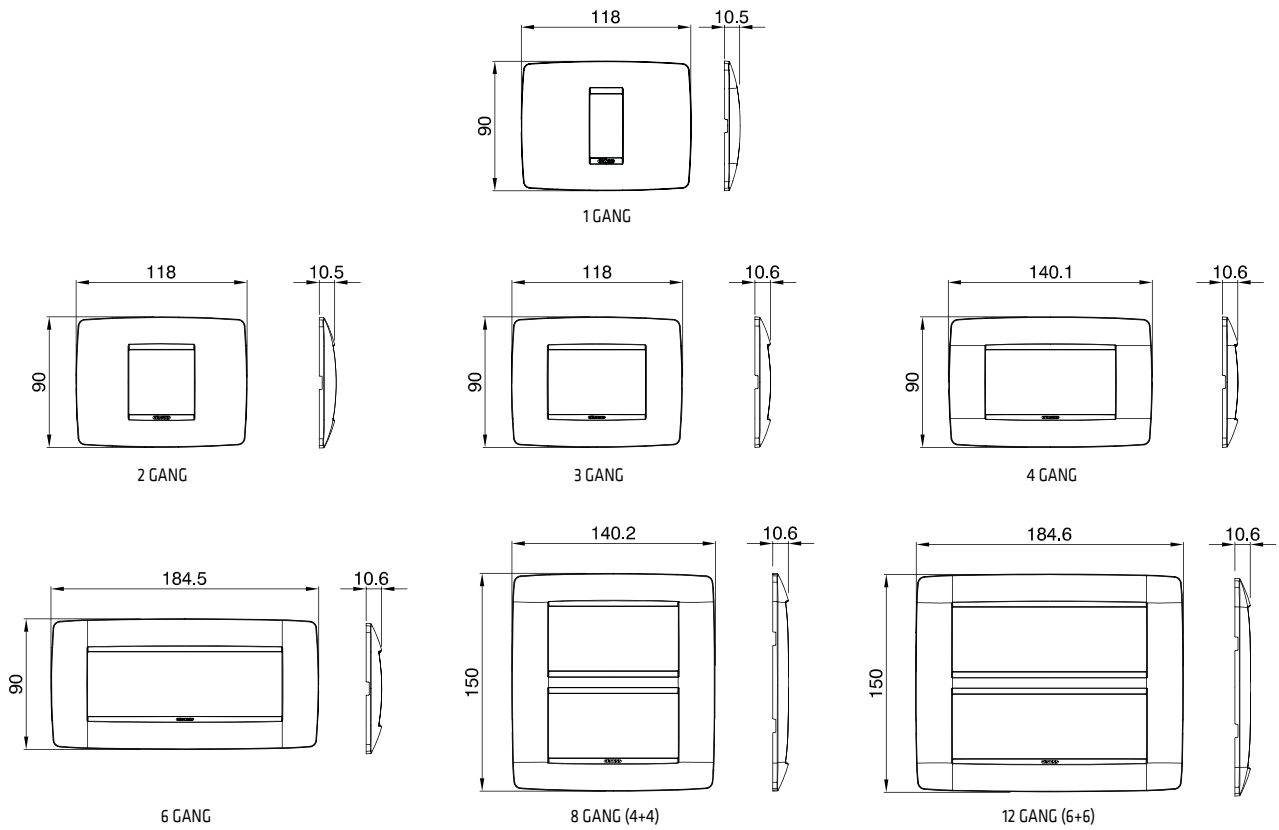

ONE PLATES

ONE INTERNATIONAL PLATES