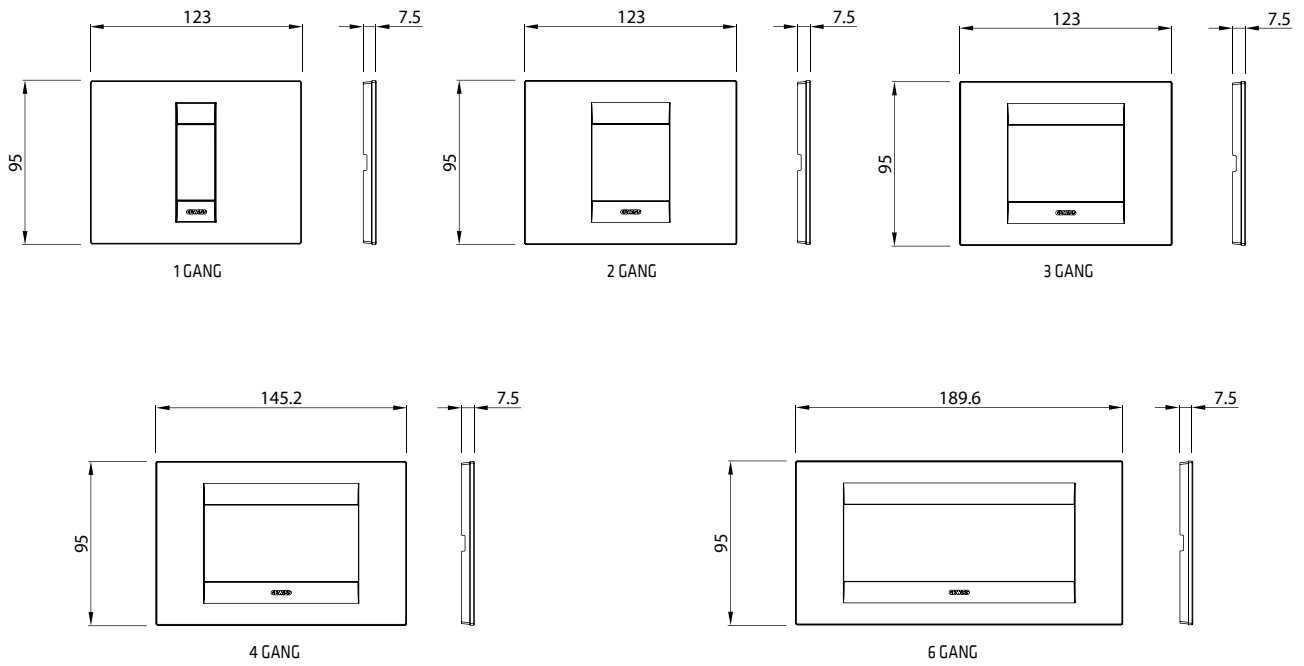

GEO PLATES

GEO INTERNATIONAL PLATES