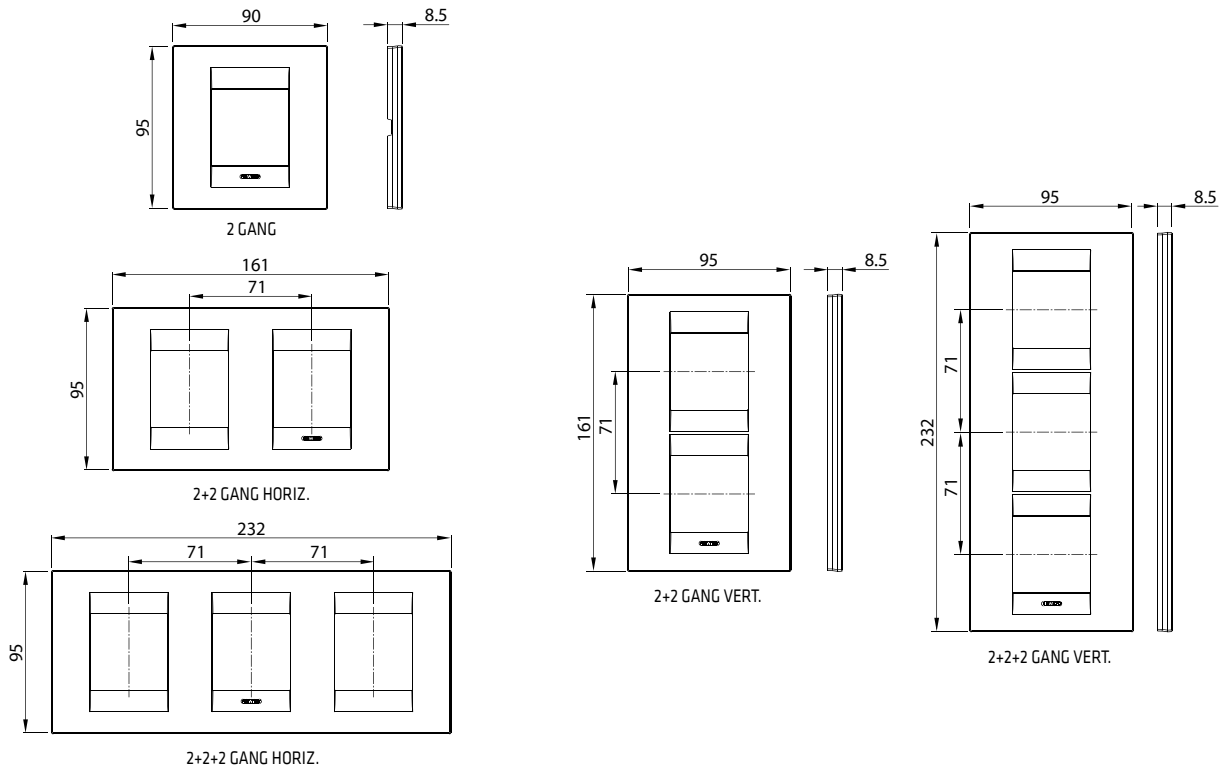

GEO INTERNATIONAL PLATES