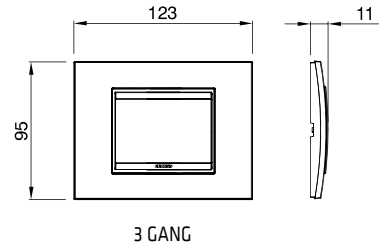

LUX PLATES

DOMESTIC RANGES

LUX INTERNATIONAL PLATES