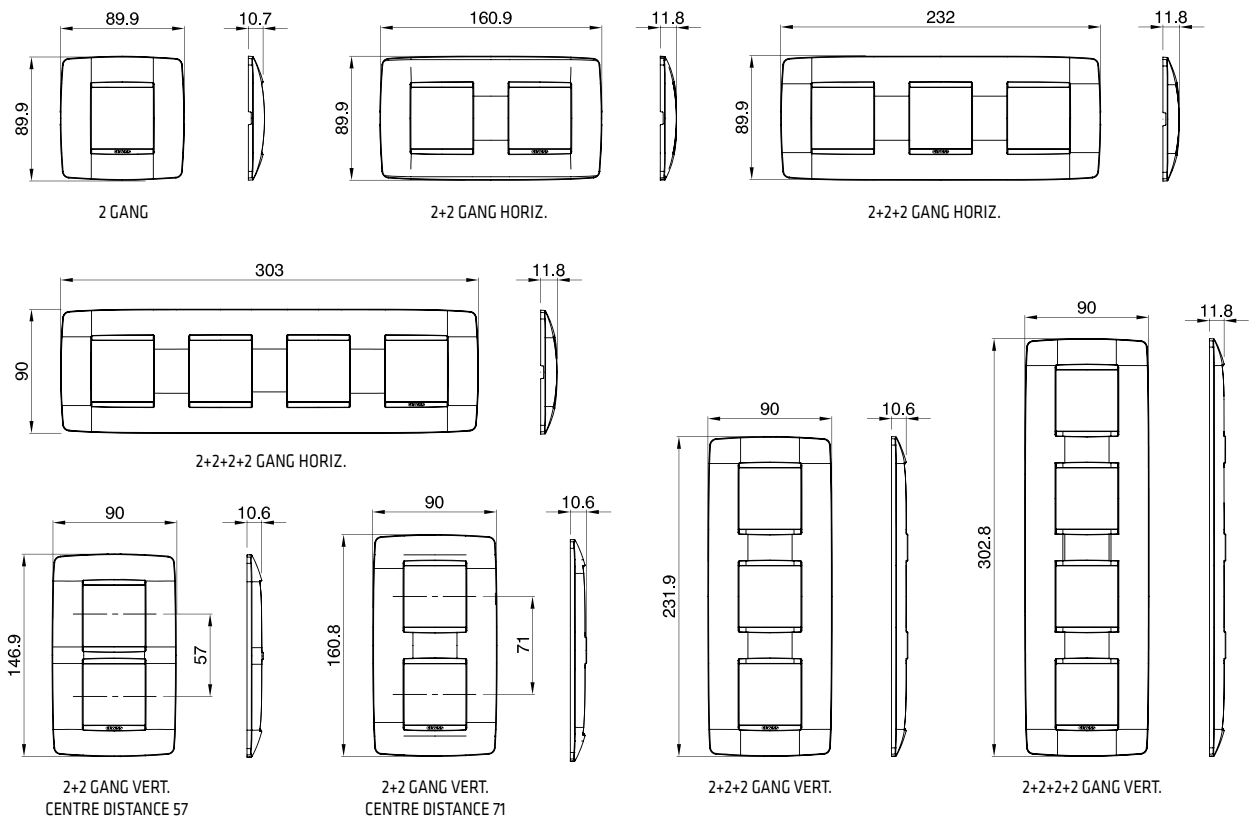

GW 20 235

FRENCH STANDARD TELEPHONE SOCKET

Code	Description	Connection	No. SYSTEM modules	Pack Carton
GW 20 235	French 8 contacts	Screw-on terminals	1	15/30

GW 20 272

BRITISH STANDARD TELEPHONE SOCKET

Code	Description	Connection	No. SYSTEM modules	Pack Carton
GW 20 272	British 6 contacts	Screw-on terminals	1	15/30

ONE PLATES

ONE INTERNATIONAL PLATES

GEO PLATES

GEO INTERNATIONAL PLATES

LUX PLATES

DOMESTIC RANGES

LUX INTERNATIONAL PLATES