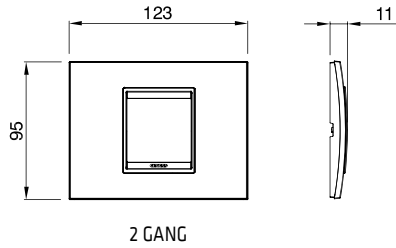

LUX PLATES

DOMESTIC RANGES

LUX INTERNATIONAL PLATES