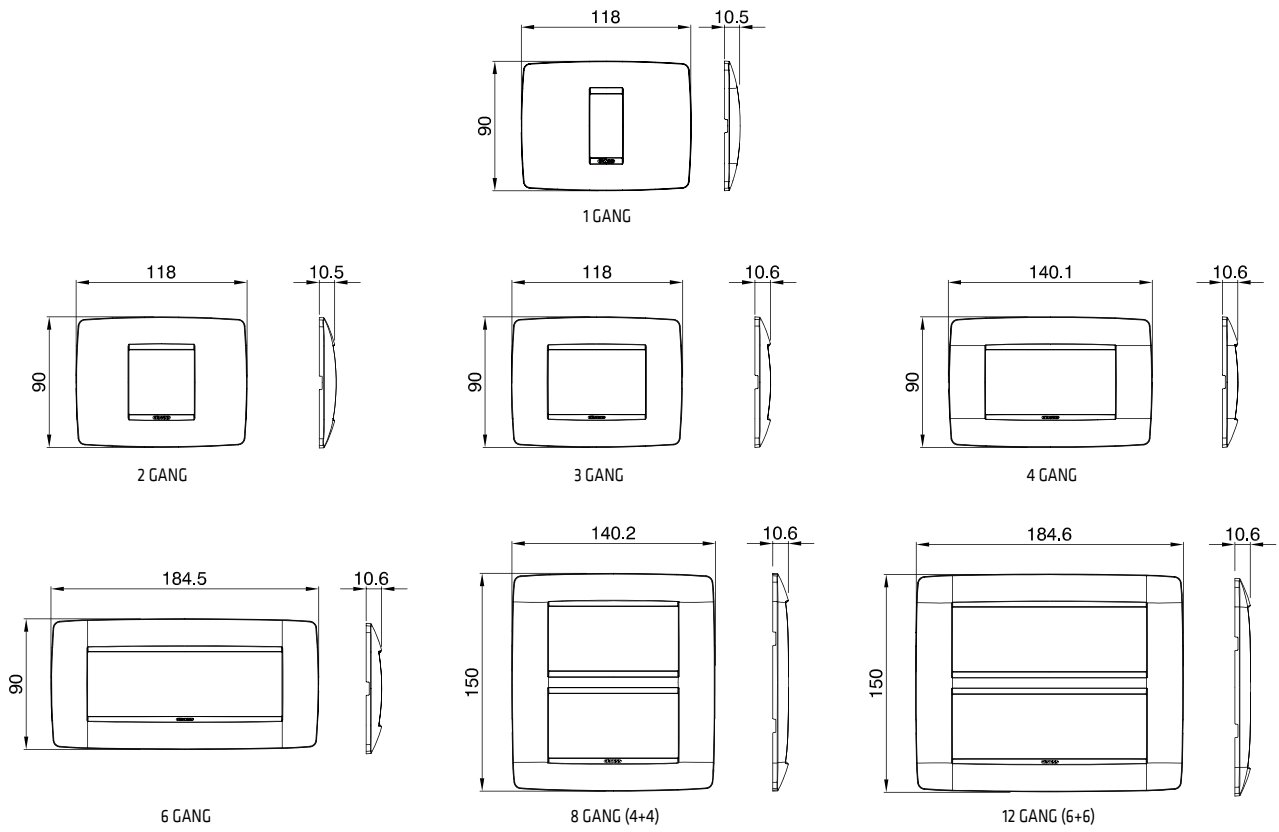

GW 20 235

FRENCH STANDARD TELEPHONE SOCKET

Code	Description	Connection	No. SYSTEM modules	Pack Carton
GW 20 235	French 8 contacts	Screw-on terminals	1	15/30

GW 20 272

BRITISH STANDARD TELEPHONE SOCKET

Code	Description	Connection	No. SYSTEM modules	Pack Carton
GW 20 272	British 6 contacts	Screw-on terminals	1	15/30

ONE PLATES

ONE INTERNATIONAL PLATES

GEO PLATES

GEO INTERNATIONAL PLATES

LUX PLATES

DOMESTIC RANGES

LUX INTERNATIONAL PLATES