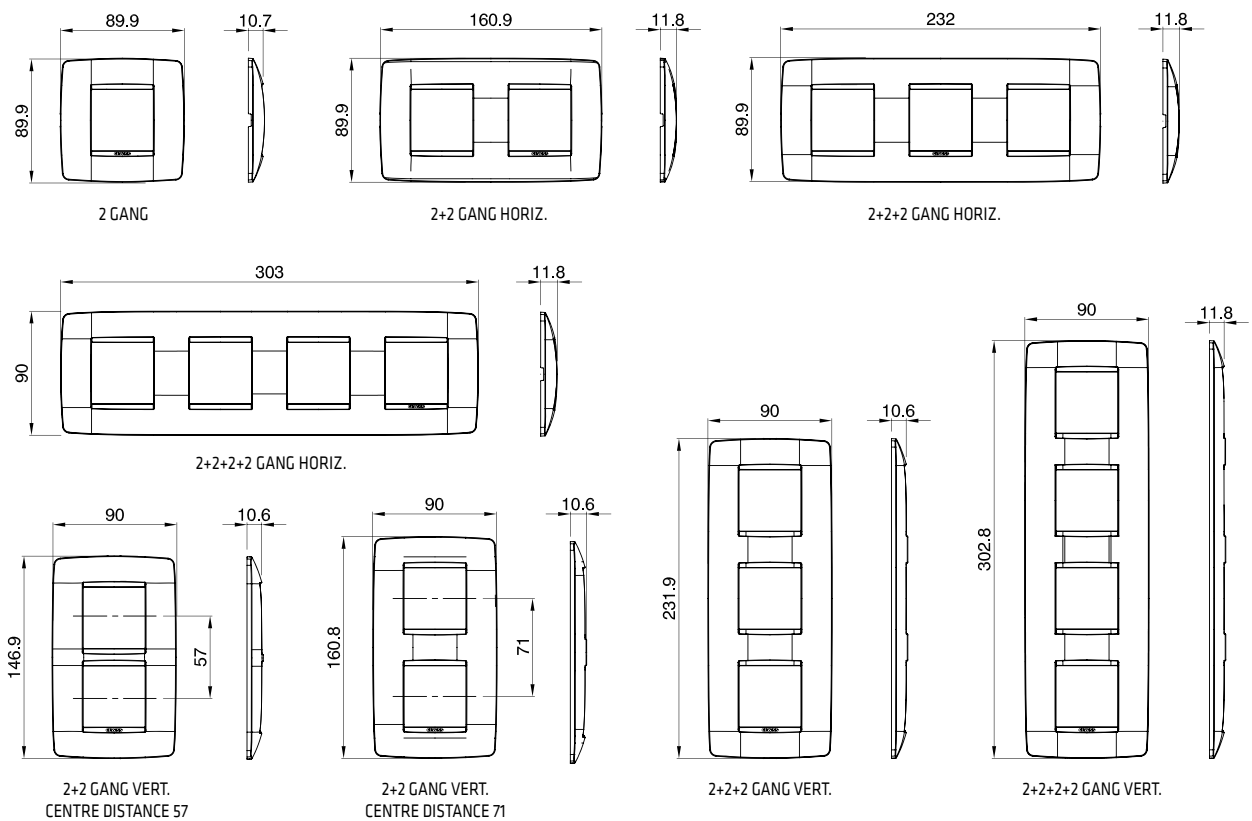

GW 10 251

**GERMAN STANDARD SOCKET-OUTLET FOR DEDICATED LINES - 250V AC**

Code	Description	Colour	For plug pins	No. Chorus modules	Pack Carton
GW 10 251	2P+E - 16A	Red	Ø 4.8 mm	2	6/12

**CHARACTERISTICS:** with safety shields.

## CENTRE DISTANCE OF BOXES FOR THE CORRECT FIXING OF THE CHORUS ONE, GEO, LUX AND ART PLATES (MINIMUM RECOMMENDED DISTANCES)

151  
3 GANG, HORIZONTAL

114

3 GANG, VERTICAL

176  
4 GANG, HORIZONTAL

119

4 GANG, VERTICAL

226  
6 GANG, HORIZONTAL

124

6 GANG, VERTICAL

**ONE PLATES**

**ONE INTERNATIONAL PLATES**

## GEO PLATES