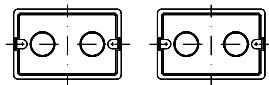

CENTRE DISTANCE OF BOXES FOR THE CORRECT FIXING OF THE CHORUS ONE, GEO, LUX AND ART PLATES (MINIMUM RECOMMENDED DISTANCES)

151
3 GANG, HORIZONTAL