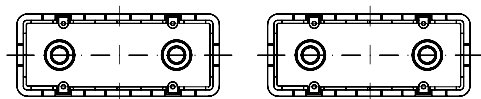

GW 14 341

**GERMAN STANDARD SOCKET-OUTLET WITH FRONT TIGHTENING TERMINALS - 250V AC**

Code	Description	For plug pins	No. Chorus modules	Pack Carton
GW 14 341	2P+E - 16A	Ø 4.8 mm	2	6/12

**CHARACTERISTICS:** with safety shields. Front access terminals with screw fixing, side input of the conductors.

## CENTRE DISTANCE OF BOXES FOR THE CORRECT FIXING OF THE CHORUS ONE, GEO, LUX AND ART PLATES (MINIMUM RECOMMENDED DISTANCES)

151  
3 GANG, HORIZONTAL

114

3 GANG, VERTICAL

176  
4 GANG, HORIZONTAL

119

4 GANG, VERTICAL

226  
6 GANG, HORIZONTAL

124

6 GANG, VERTICAL

**ONE PLATES**

**ONE INTERNATIONAL PLATES**