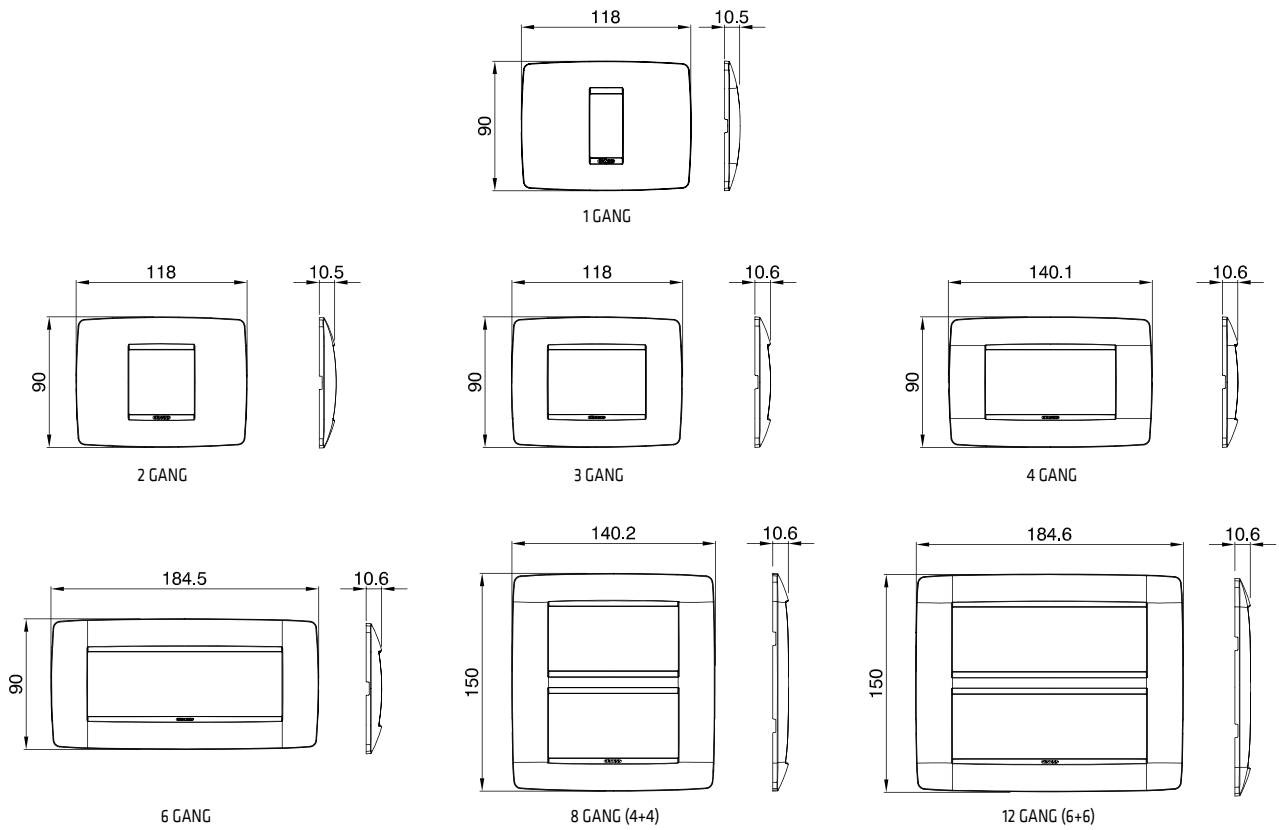

GW 10 251

**GERMAN STANDARD SOCKET-OUTLET FOR DEDICATED LINES - 250V AC**

Code	Description	Colour	For plug pins	No. Chorus modules	Pack Carton
GW 10 251	2P+E - 16A	Red	Ø 4.8 mm	2	6/12

**CHARACTERISTICS:** with safety shields.

GW 14 341

**GERMAN STANDARD SOCKET-OUTLET WITH FRONT TIGHTENING TERMINALS - 250V AC**

Code	Description	For plug pins	No. Chorus modules	Pack Carton
GW 14 341	2P+E - 16A	Ø 4.8 mm	2	6/12

**CHARACTERISTICS:** with safety shields. Front access terminals with screw fixing, side input of the conductors.

## CENTRE DISTANCE OF BOXES FOR THE CORRECT FIXING OF THE CHORUS ONE, GEO, LUX AND ART PLATES (MINIMUM RECOMMENDED DISTANCES)

151  
3 GANG, HORIZONTAL

114

3 GANG, VERTICAL

176  
4 GANG, HORIZONTAL

119

4 GANG, VERTICAL

226  
6 GANG, HORIZONTAL

124

6 GANG, VERTICAL

**ONE PLATES**

**ONE INTERNATIONAL PLATES**