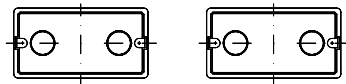

## CENTRE DISTANCE OF BOXES FOR THE CORRECT FIXING OF THE CHORUS ONE, GEO, LUX AND ART PLATES (MINIMUM RECOMMENDED DISTANCES)

151  
3 GANG, HORIZONTAL

114

3 GANG, VERTICAL

176  
4 GANG, HORIZONTAL

119

4 GANG, VERTICAL

226  
6 GANG, HORIZONTAL

124

6 GANG, VERTICAL

**ONE PLATES**

**ONE INTERNATIONAL PLATES**