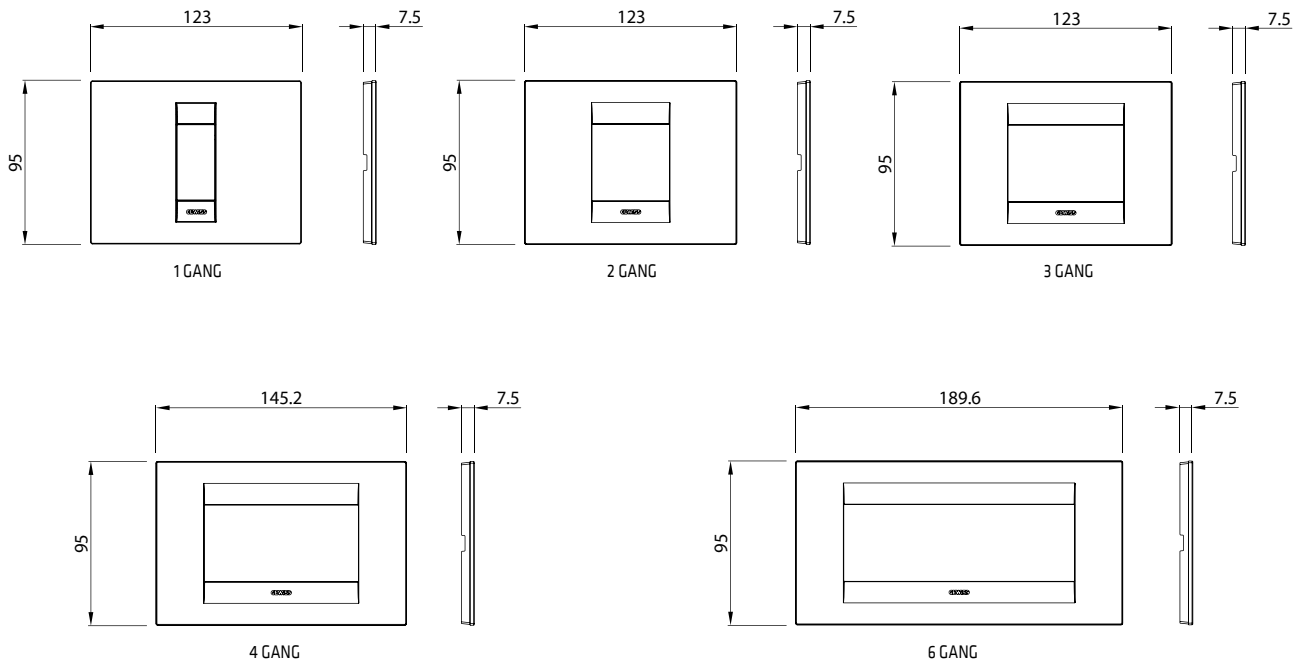

GW 10 251

**GERMAN STANDARD SOCKET-OUTLET FOR DEDICATED LINES - 250V AC**

Code	Description	Colour	For plug pins	No. Chorus modules	Pack Carton
GW 10 251	2P+E - 16A	Red	Ø 4.8 mm	2	6/12

**CHARACTERISTICS:** with safety shields.

226  
6 GANG, HORIZONTAL

124

6 GANG, VERTICAL

**ONE PLATES**

**ONE INTERNATIONAL PLATES**

## GEO PLATES