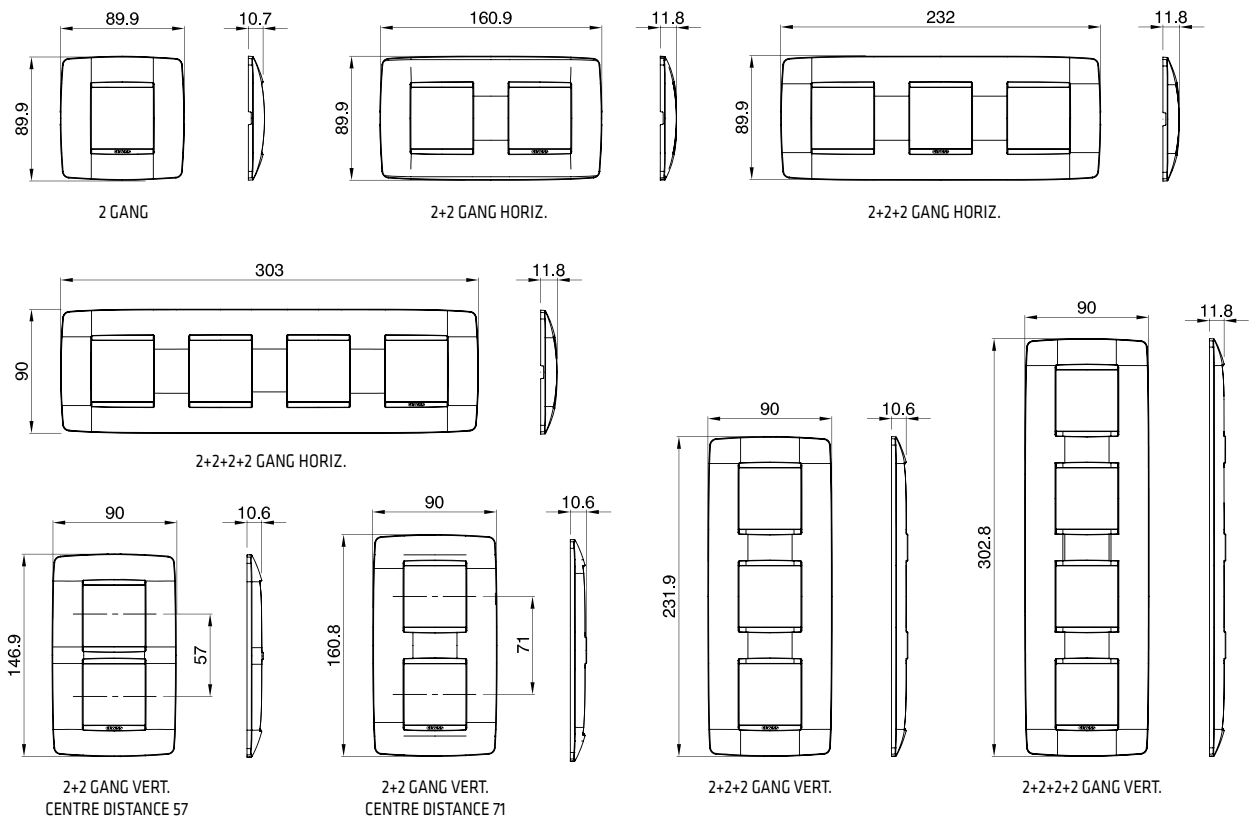

CHARACTERISTICS: with safety shields.

GW 14 204

**ITALIAN/GERMAN STANDARD SOCKET-OUTLETS - 250V AC**

Code	Description	Earth pit	Socket-out type	For plug pins	No. Chorus modules	Pack Carton
GW 14 204	2P+E - 16 A Dual amperage	Side and central	P40	Ø 4 / 4.8 / 5 mm	2	6/48
GW 14 205	2P+E - 16A	Side and central	P30	Ø 4 / 4.8 mm	2	6/48

CHARACTERISTICS: with safety shields. The wiring is carried out via 3 terminals that power the socket-outlets, without using U-bolts.

GW 14 209

**ITALIAN STANDARD TRIPLE SOCKET-OUTLET - 250V AC**

Code	Description	Socket-out type	For plug pins	No. Chorus modules	Pack Carton
GW 14 209	3x2P+E - 16A Dual amperage	P11-P17	Ø 4 / 5 mm	3	4/12

CHARACTERISTICS: with safety shields. The wiring is carried out via 3 terminals that power the socket-outlets, without using U-bolts.

**ONE PLATES**

**ONE INTERNATIONAL PLATES**

## GEO PLATES