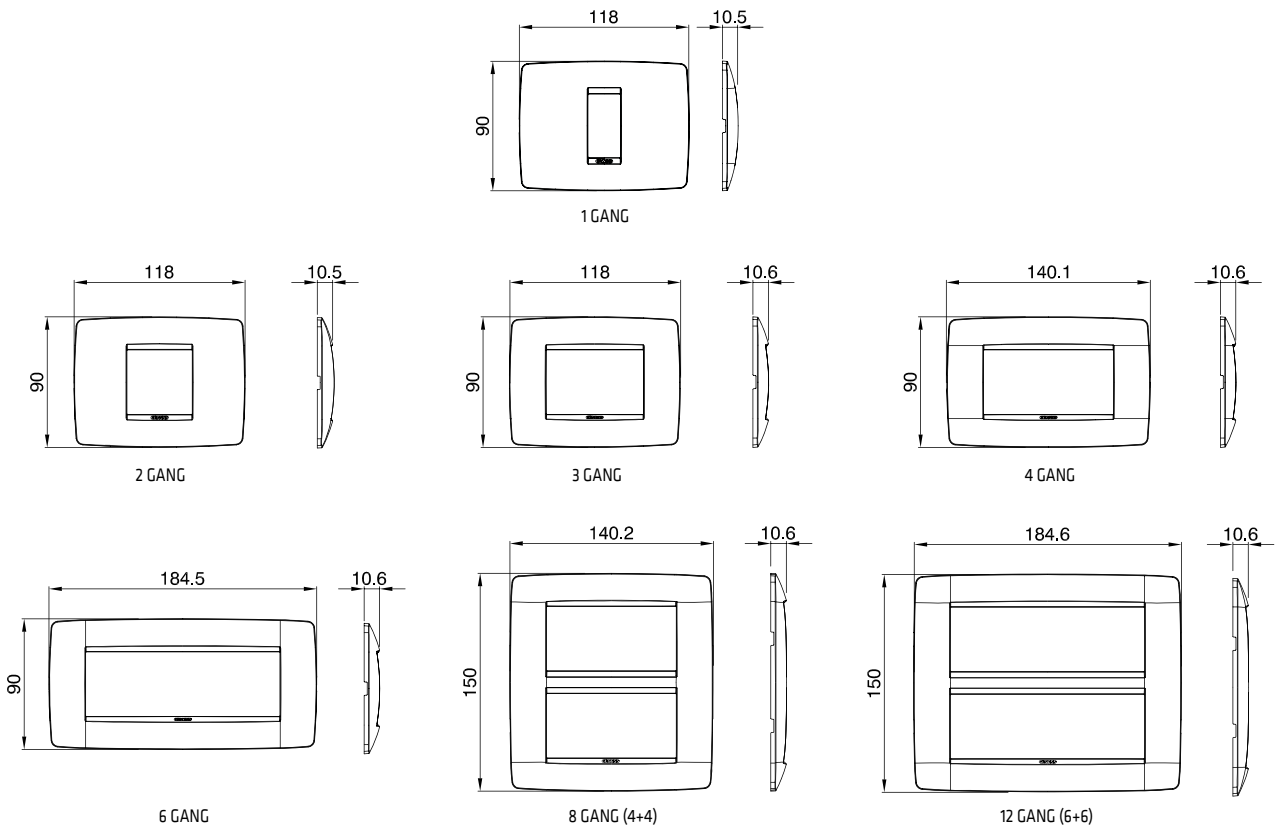

CHARACTERISTICS: with safety shields.

GW 14 204

**ITALIAN/GERMAN STANDARD SOCKET-OUTLETS - 250V AC**

Code	Description	Earth pit	Socket-out type	For plug pins	No. Chorus modules	Pack Carton
GW 14 204	2P+E - 16 A Dual amperage	Side and central	P40	Ø 4 / 4.8 / 5 mm	2	6/48
GW 14 205	2P+E - 16A	Side and central	P30	Ø 4 / 4.8 mm	2	6/48

CHARACTERISTICS: with safety shields.

GW 14 208

**ITALIAN STANDARD DOUBLE SOCKET-OUTLET - 250V AC**

Code	Description	Socket-out type	For plug pins	No. Chorus modules	Pack Carton
GW 14 208	2x2P+E - 16A Dual amperage	P11-P17	Ø 4 / 5 mm	2	6/24

CHARACTERISTICS: with safety shields. The wiring is carried out via 3 terminals that power the socket-outlets, without using U-bolts.

GW 14 209

**ITALIAN STANDARD TRIPLE SOCKET-OUTLET - 250V AC**

Code	Description	Socket-out type	For plug pins	No. Chorus modules	Pack Carton
GW 14 209	3x2P+E - 16A Dual amperage	P11-P17	Ø 4 / 5 mm	3	4/12

CHARACTERISTICS: with safety shields. The wiring is carried out via 3 terminals that power the socket-outlets, without using U-bolts.

**ONE PLATES**

**ONE INTERNATIONAL PLATES**