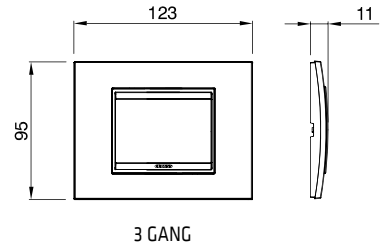

LUX PLATES

DOMESTIC RANGES

LUX INTERNATIONAL PLATES