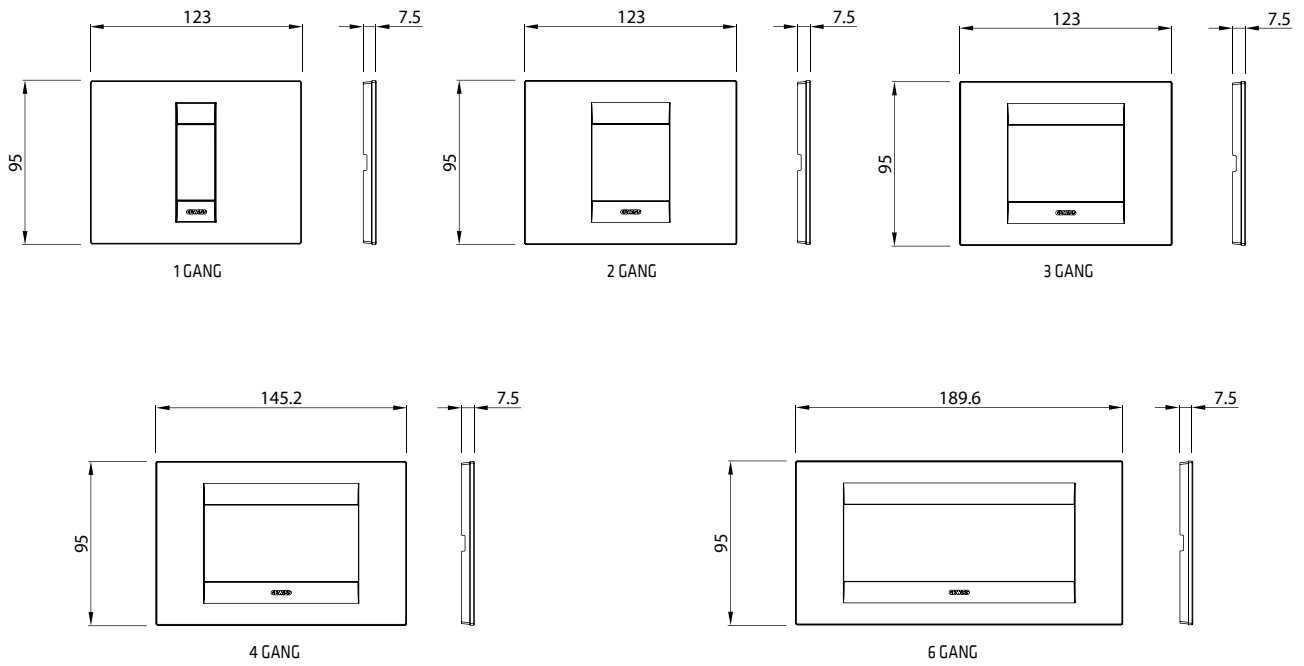

CHARACTERISTICS: with safety shields. The wiring is carried out via 3 terminals that power the socket-outlets, without using U-bolts.

GW 14 209

**ITALIAN STANDARD TRIPLE SOCKET-OUTLET - 250V AC**

Code	Description	Socket-out type	For plug pins	No. Chorus modules	Pack Carton
GW 14 209	3x2P+E - 16A Dual amperage	P11-P17	Ø 4 / 5 mm	3	4/12

CHARACTERISTICS: with safety shields. The wiring is carried out via 3 terminals that power the socket-outlets, without using U-bolts.

**ONE PLATES**

**ONE INTERNATIONAL PLATES**

## GEO PLATES