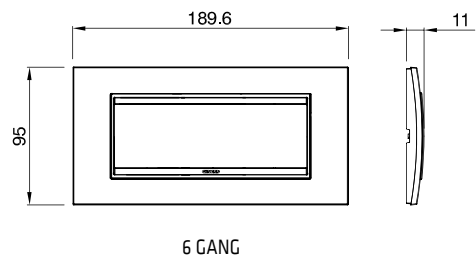

LUX PLATES

DOMESTIC RANGES

LUX INTERNATIONAL PLATES