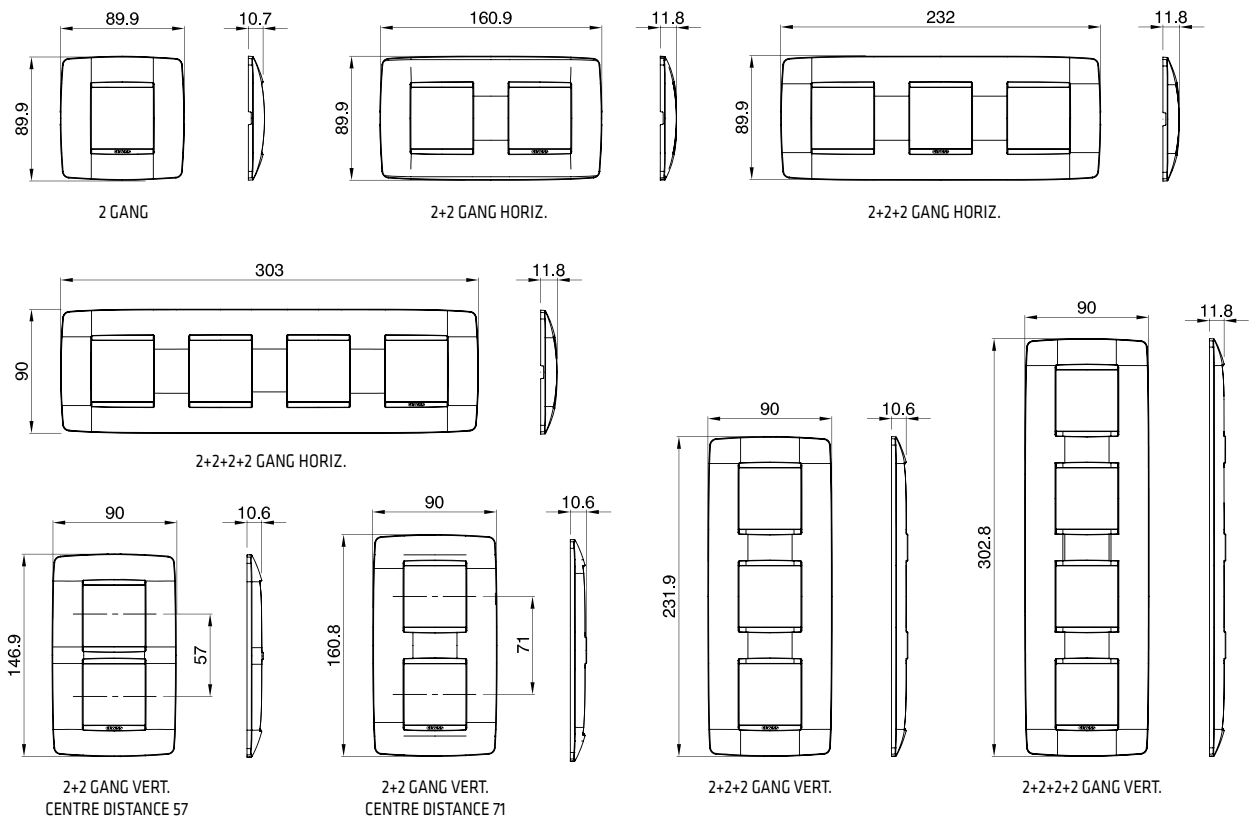

### GERMAN STANDARD SOCKET-OUTLET WITH LID IP40 - 250 V AC

Code	Description	For plug pins	No. Chorus modules	Pack Carton
GW 12 242	2P+E - 16A	Ø 4.8 mm	2	6/48

**CHARACTERISTICS:** with safety shields. Equipped with a transparent rigid cover with a glossy finish. IP40 degree of protection with the cover closed.

**ONE PLATES**

**ONE INTERNATIONAL PLATES**

## GEO PLATES