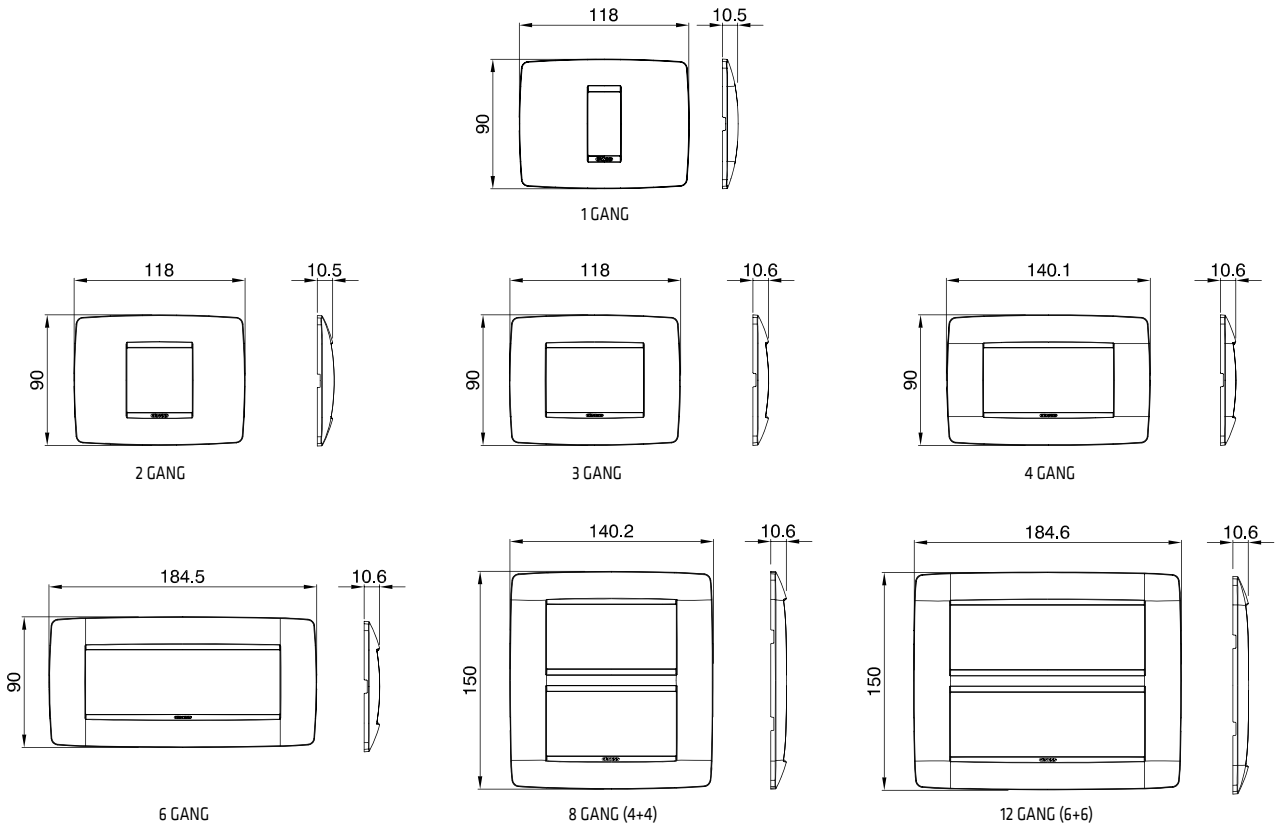

ONE PLATES

ONE INTERNATIONAL PLATES