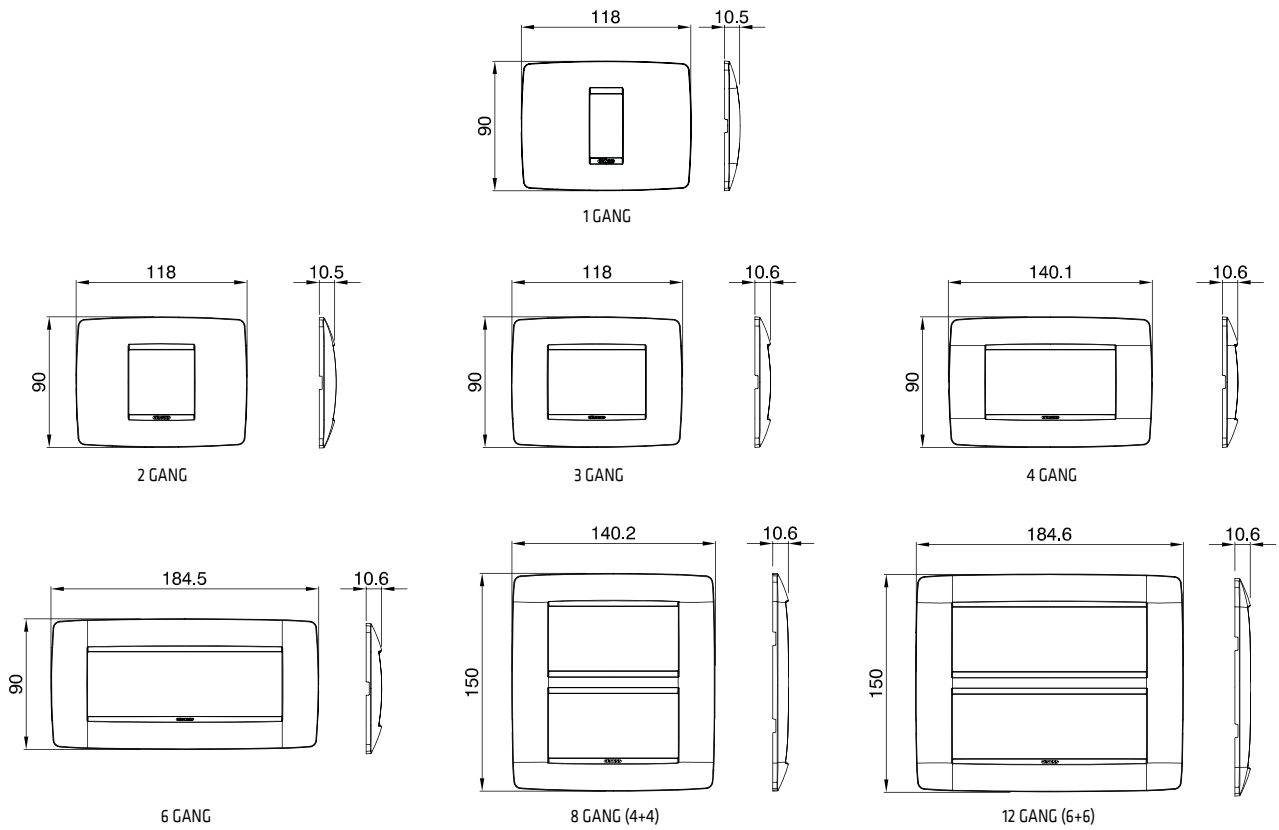

CHARACTERISTICS: with safety shields.

GW 12 204

ITALIAN/GERMAN STANDARD SOCKET-OUTLETS - 250V AC

Code	Description	Earth pit	Socket-out type	For plug pins	No. Chorus modules	Pack Carton
GW 12 204	2P+E - 16 A Dual amperage	Side and central	P40	Ø 4 / 4.8 / 5 mm	2	6/48
GW 12 205	2P+E - 16A	Side and central	P30	Ø 4 / 4.8 mm	2	6/48

CHARACTERISTICS: with safety shields.

GW 12 208

ITALIAN STANDARD DOUBLE SOCKET-OUTLET - 250V AC

Code	Description	Socket-out type	For plug pins	No. Chorus modules	Pack Carton
GW 12 208	2x2P+E - 16A Dual amperage	P11-P17	Ø 4 / 5 mm	2	6/24

CHARACTERISTICS: with safety shields. The wiring is carried out via 3 terminals that power the socket-outlets, without using U-bolts.

GW 12 209

ITALIAN STANDARD TRIPLE SOCKET-OUTLET - 250V AC

Code	Description	Socket-out type	For plug pins	No. Chorus modules	Pack Carton
GW 12 209	3x2P+E - 16A Dual amperage	P11-P17	Ø 4 / 5 mm	3	4/12

CHARACTERISTICS: with safety shields. The wiring is carried out via 3 terminals that power the socket-outlets, without using U-bolts.

ONE PLATES

ONE INTERNATIONAL PLATES

GEO PLATES

GEO INTERNATIONAL PLATES