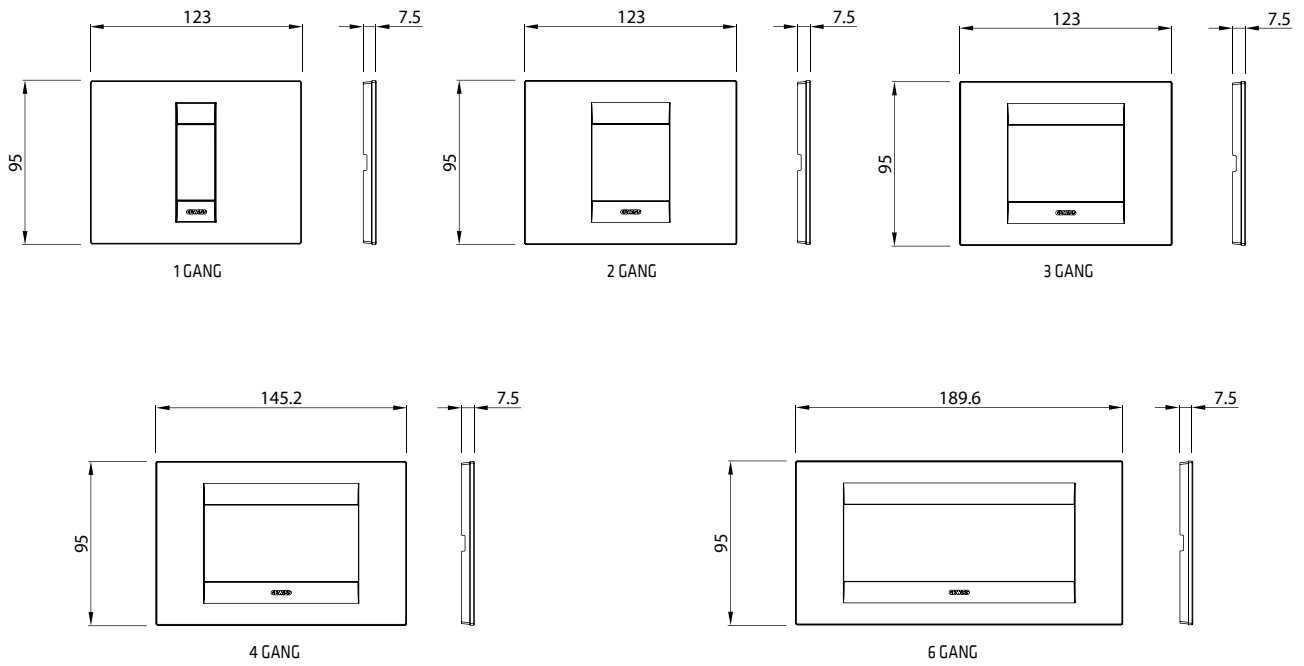

CHARACTERISTICS: with safety shields. The wiring is carried out via 3 terminals that power the socket-outlets, without using U-bolts.

GW 12 209

ITALIAN STANDARD TRIPLE SOCKET-OUTLET - 250V AC

Code	Description	Socket-out type	For plug pins	No. Chorus modules	Pack Carton
GW 12 209	3x2P+E - 16A Dual amperage	P11-P17	Ø 4 / 5 mm	3	4/12

CHARACTERISTICS: with safety shields. The wiring is carried out via 3 terminals that power the socket-outlets, without using U-bolts.

ONE PLATES

ONE INTERNATIONAL PLATES

GEO PLATES

GEO INTERNATIONAL PLATES