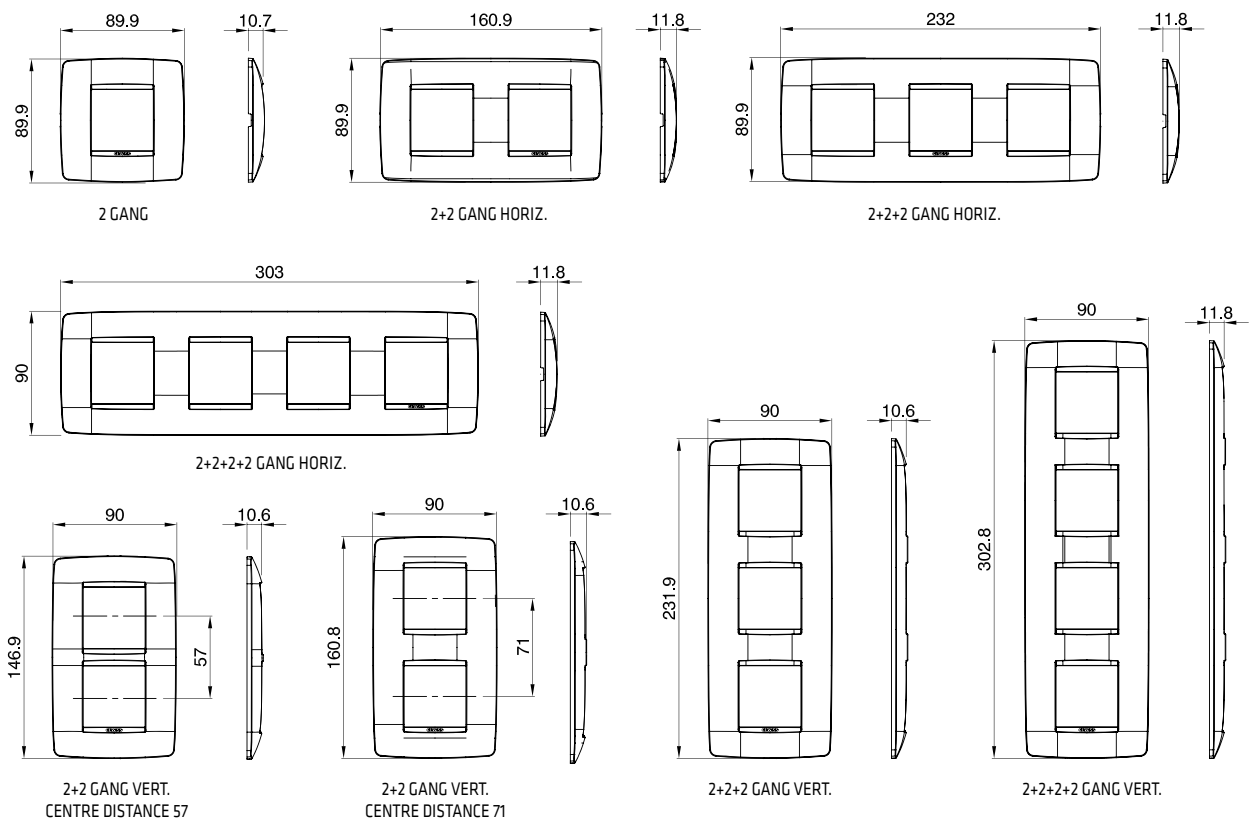

CHARACTERISTICS: with safety shields.

GW 12 204

ITALIAN/GERMAN STANDARD SOCKET-OUTLETS - 250V AC

Code	Description	Earth pit	Socket-out type	For plug pins	No. Chorus modules	Pack Carton
GW 12 204	2P+E - 16 A Dual amperage	Side and central	P40	Ø 4 / 4.8 / 5 mm	2	6/48
GW 12 205	2P+E - 16A	Side and central	P30	Ø 4 / 4.8 mm	2	6/48

CHARACTERISTICS: with safety shields.

GW 12 208

ITALIAN STANDARD DOUBLE SOCKET-OUTLET - 250V AC

Code	Description	Socket-out type	For plug pins	No. Chorus modules	Pack Carton
GW 12 208	2x2P+E - 16A Dual amperage	P11-P17	Ø 4 / 5 mm	2	6/24

CHARACTERISTICS: with safety shields. The wiring is carried out via 3 terminals that power the socket-outlets, without using U-bolts.

GW 12 209

ITALIAN STANDARD TRIPLE SOCKET-OUTLET - 250V AC

Code	Description	Socket-out type	For plug pins	No. Chorus modules	Pack Carton
GW 12 209	3x2P+E - 16A Dual amperage	P11-P17	Ø 4 / 5 mm	3	4/12

CHARACTERISTICS: with safety shields. The wiring is carried out via 3 terminals that power the socket-outlets, without using U-bolts.

ONE PLATES

ONE INTERNATIONAL PLATES

GEO PLATES

GEO INTERNATIONAL PLATES