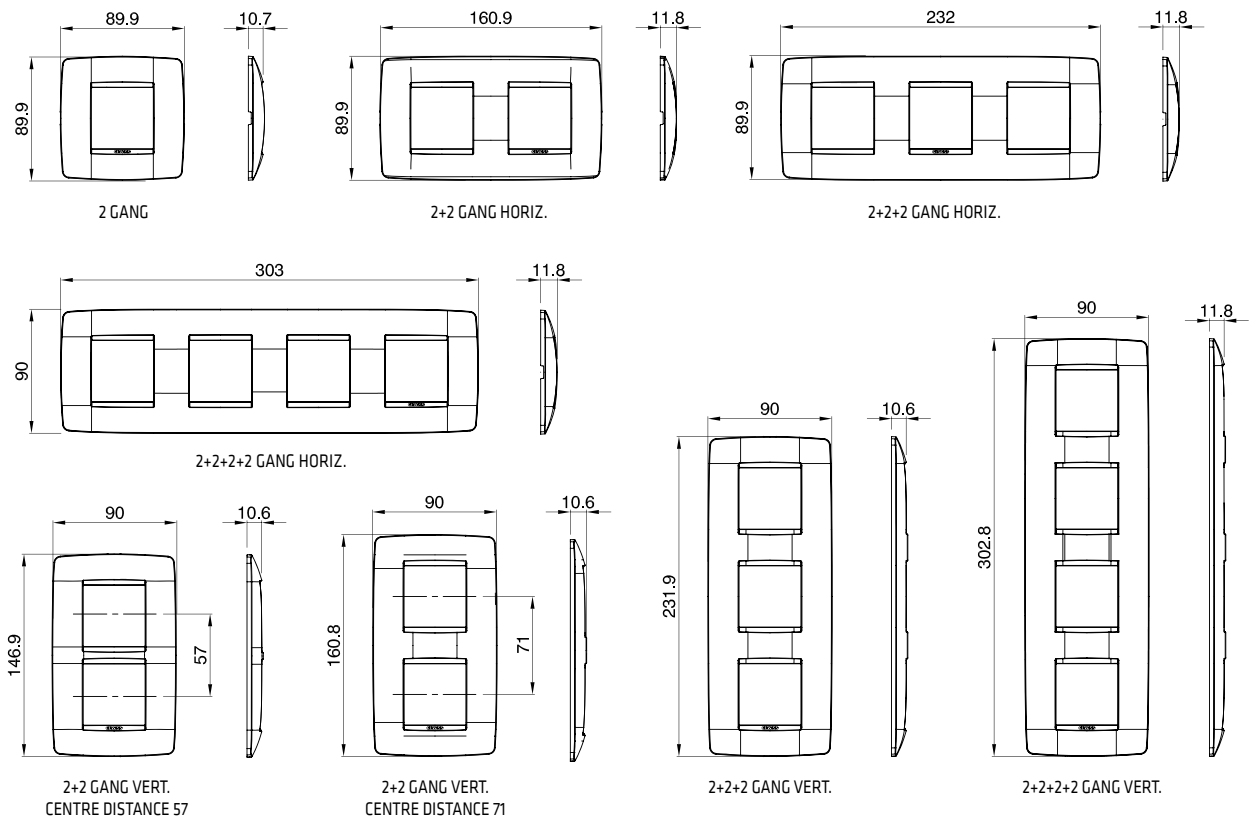

ONE INTERNATIONAL PLATES