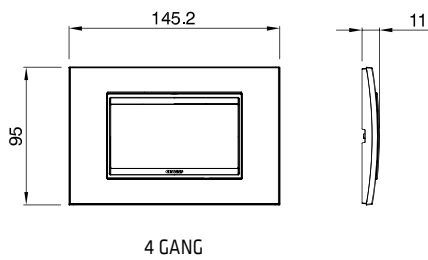

LUX PLATES

DOMESTIC RANGES

LUX INTERNATIONAL PLATES