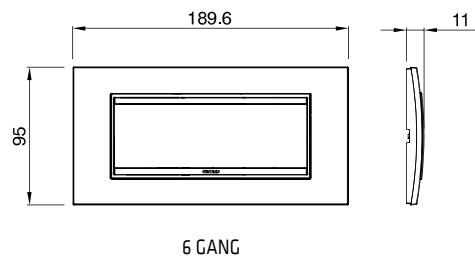

LUX PLATES

DOMESTIC RANGES

LUX INTERNATIONAL PLATES