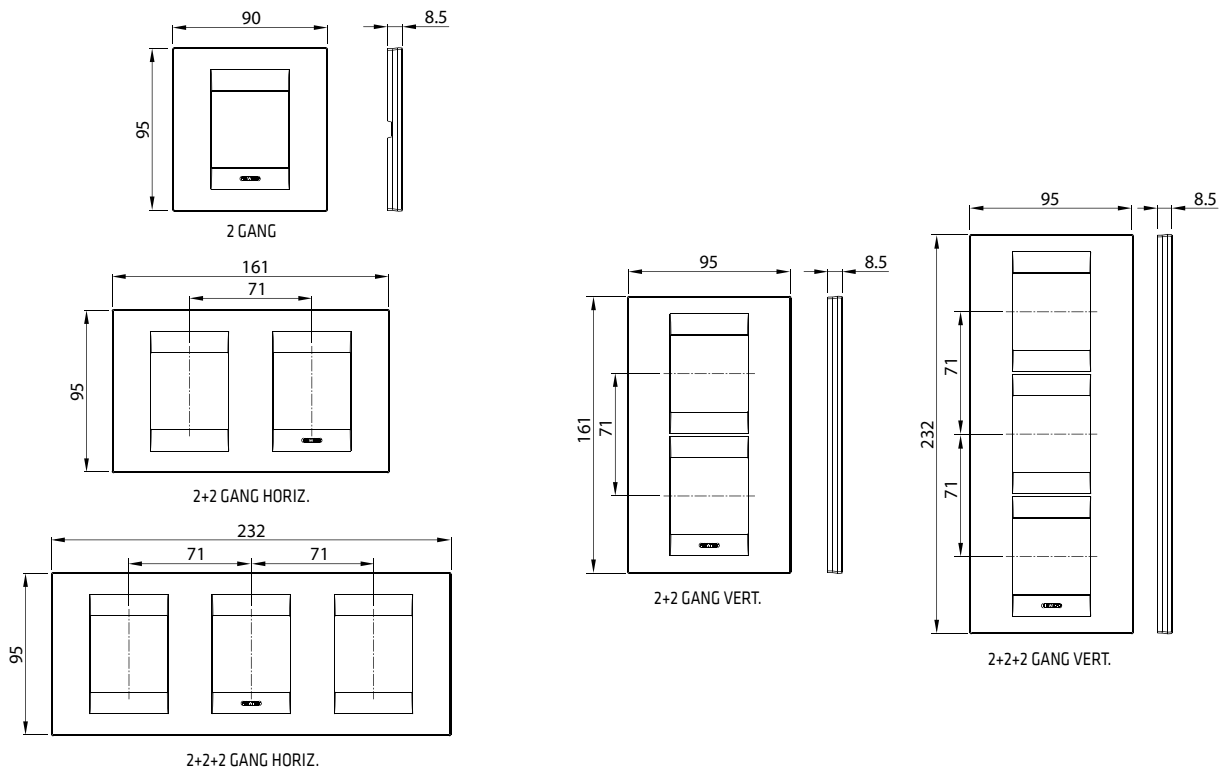

GEO INTERNATIONAL PLATES