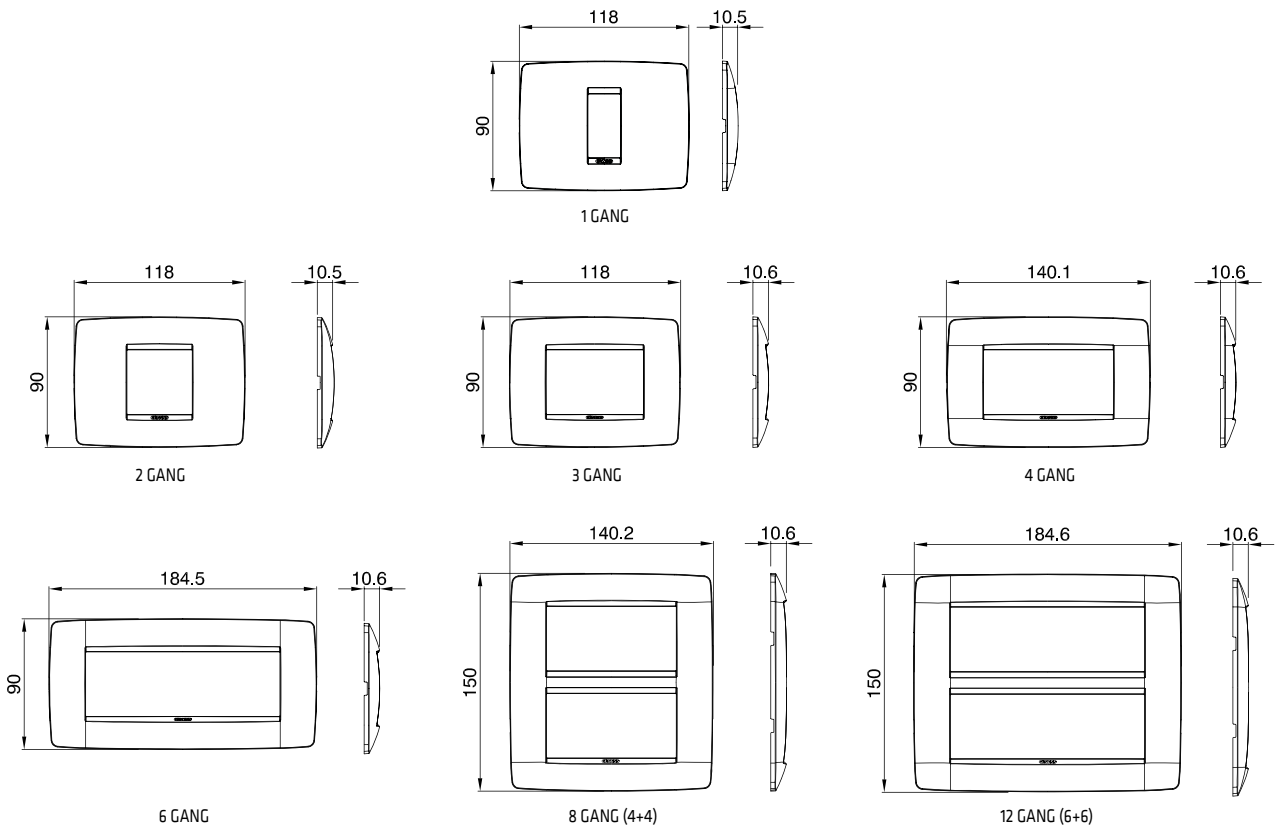

COMMAND - IVORY VERSION

COMMAND DEVICES - SCREW TERMINALS

GW 11 001

ONE-WAY SWITCHES 1P - 250V AC

Code	Description	Button key	Rated power of 230V LED lamps	Pack Carton
No. Chorus modules: 1				
GW 11 001	1P - 16AX	Neutral	200 W	12/96
GW 11 002	1P - 16AX illuminable	With diffuser	200 W	12/24
GW 11 003	1P - 16AX illuminable	With replaceable neutral lens	200 W	12/24
No. Chorus modules: 2				
GW 11 031	1P - 16AX	Neutral	200 W	6/24
GW 11 032	1P - 16AX illuminable	With diffuser	200 W	6/24
GW 11 033	1P - 16AX illuminable	With replaceable neutral lens	200 W	6/24

CHARACTERISTICS: the illuminable articles use LED signalling units, not included.

GW 11 004

ONE-WAY SWITCHES 2P - 250V AC

Code	Description	Button key	Symbol	Rated power of 230V LED lamps	Pack Carton
No. Chorus modules: 1					
GW 11 004	2P - 16 AX	Neutral	0/1	200 W	12/48

GW 11 051

TWO-WAY SWITCHES 1P - 250V AC

Code	Description	Button key	Rated power of 230V LED lamps	Pack Carton
No. Chorus modules: 1				
GW 11 051	1P - 16AX	Neutral	200 W	12/96
GW 11 052	1P - 16AX illuminable	With diffuser	200 W	12/24
GW 11 053	1P - 16AX illuminable	With replaceable neutral lens	200 W	12/24
No. Chorus modules: 2				
GW 11 071	1P - 16AX	Neutral	200 W	6/24
GW 11 072	1P - 16AX illuminable	With diffuser	200 W	6/24
GW 11 073	1P - 16AX illuminable	With replaceable neutral lens	200 W	6/24

CHARACTERISTICS: the illuminable articles use LED signalling units, not included.

ONE PLATES

ONE INTERNATIONAL PLATES

GEO PLATES

GEO INTERNATIONAL PLATES

LUX PLATES

2 GANG

3 GANG