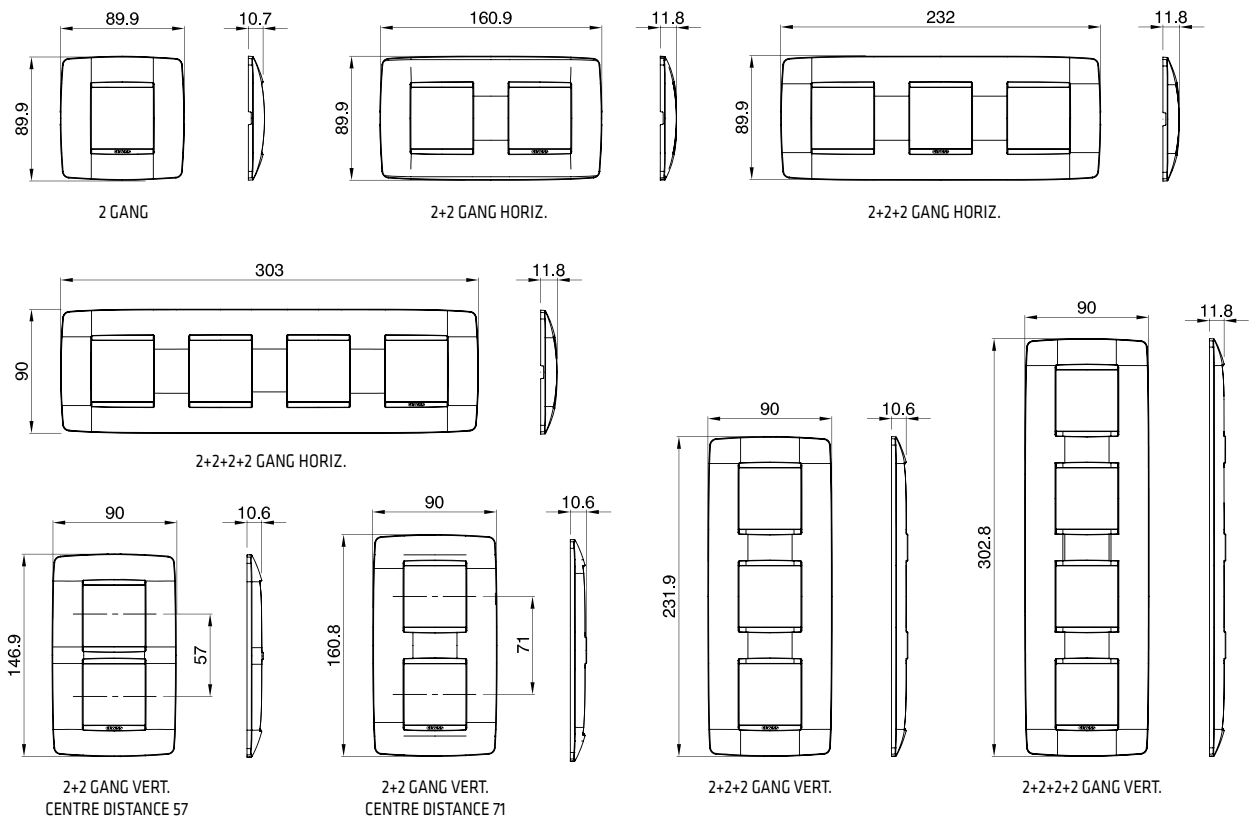

CHARACTERISTICS: the illuminable articles use LED signalling units, not included.

GW 11 004

ONE-WAY SWITCHES 2P - 250V AC

Code	Description	Button key	Symbol	Rated power of 230V LED lamps	Pack Carton
No. Chorus modules: 1					
GW 11 004	2P - 16 AX	Neutral	0/1	200 W	12/48

GW 11 051

TWO-WAY SWITCHES 1P - 250V AC

Code	Description	Button key	Rated power of 230V LED lamps	Pack Carton
No. Chorus modules: 1				
GW 11 051	1P - 16AX	Neutral	200 W	12/96
GW 11 052	1P - 16AX illuminable	With diffuser	200 W	12/24
GW 11 053	1P - 16AX illuminable	With replaceable neutral lens	200 W	12/24
No. Chorus modules: 2				
GW 11 071	1P - 16AX	Neutral	200 W	6/24
GW 11 072	1P - 16AX illuminable	With diffuser	200 W	6/24
GW 11 073	1P - 16AX illuminable	With replaceable neutral lens	200 W	6/24

CHARACTERISTICS: the illuminable articles use LED signalling units, not included.

ONE PLATES

ONE INTERNATIONAL PLATES

GEO PLATES

GEO INTERNATIONAL PLATES

LUX PLATES

2 GANG

3 GANG

4 GANG

6 GANG

DOMESTIC RANGES

LUX INTERNATIONAL PLATES

2 GANG

2+2 GANG HORIZ.

2+2+2 GANG HORIZ.

2+2+2 GANG HORIZ.