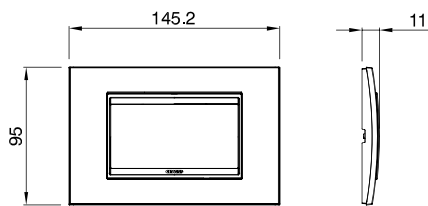

CHARACTERISTICS: the illuminable articles use LED signalling units, not included.

ONE PLATES

ONE INTERNATIONAL PLATES

GEO PLATES

GEO INTERNATIONAL PLATES

LUX PLATES

2 GANG

3 GANG

4 GANG

6 GANG

DOMESTIC RANGES

LUX INTERNATIONAL PLATES

2 GANG

2+2 GANG HORIZ.

2+2+2 GANG HORIZ.

2+2+2 GANG HORIZ.