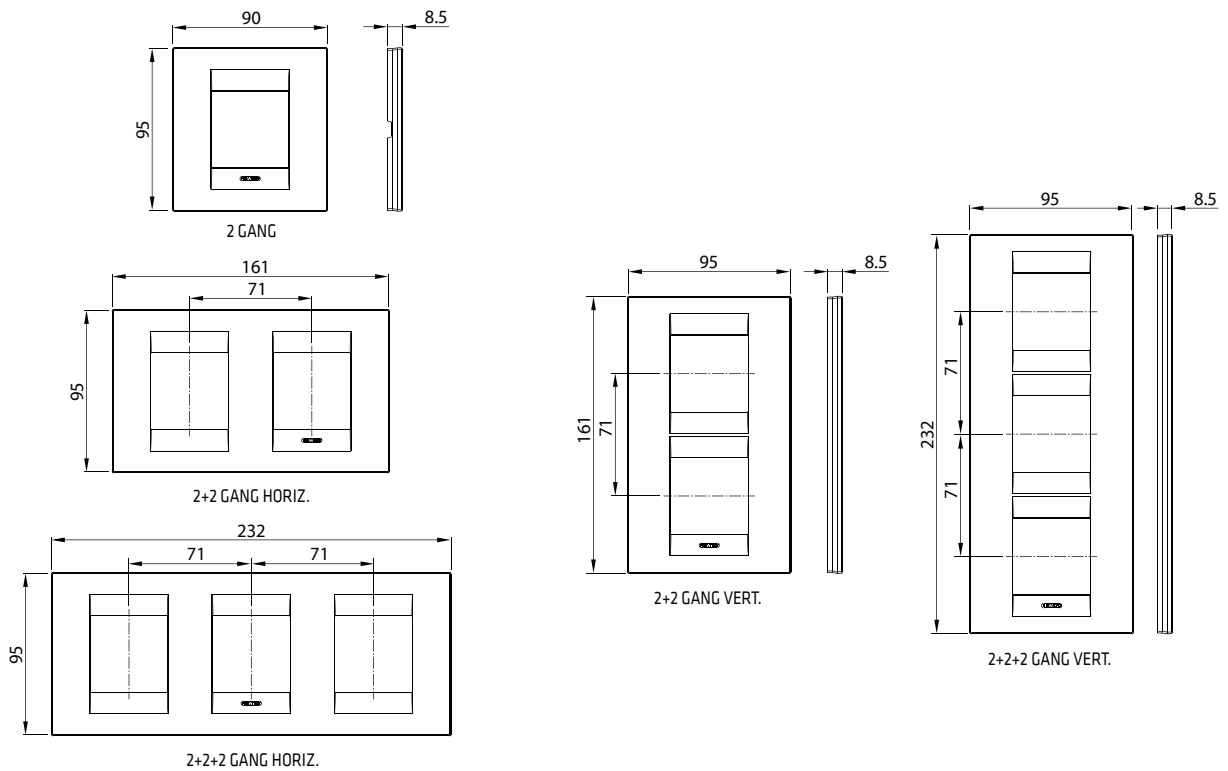

CHARACTERISTICS: the illuminable articles use LED signalling units, not included.

ONE PLATES

ONE INTERNATIONAL PLATES

GEO PLATES

GEO INTERNATIONAL PLATES

LUX PLATES

2 GANG

3 GANG

4 GANG

6 GANG

DOMESTIC RANGES

LUX INTERNATIONAL PLATES

2 GANG

2+2 GANG HORIZ.

2+2+2 GANG HORIZ.

2+2+2 GANG HORIZ.