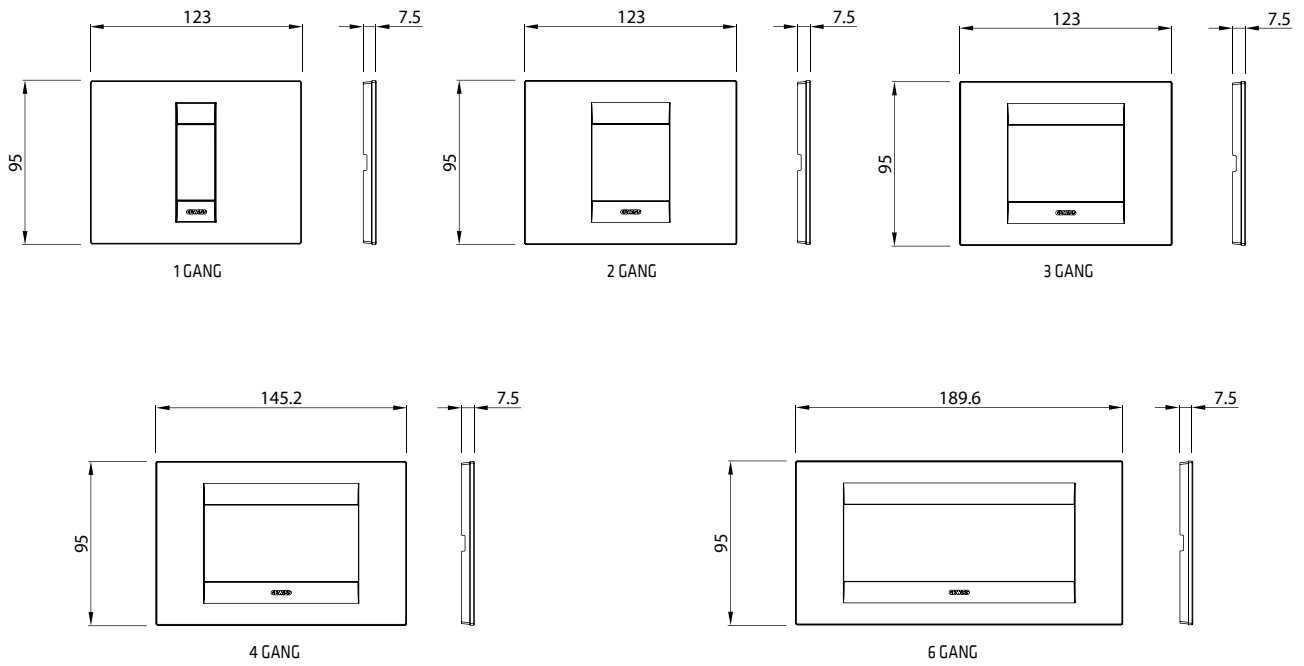

CHARACTERISTICS: the illuminable articles use LED signalling units, not included.

ONE PLATES

ONE INTERNATIONAL PLATES

GEO PLATES

GEO INTERNATIONAL PLATES

LUX PLATES

2 GANG

3 GANG

4 GANG

6 GANG

DOMESTIC RANGES

LUX INTERNATIONAL PLATES

2 GANG

2+2 GANG HORIZ.

2+2+2 GANG HORIZ.

2+2+2 GANG HORIZ.