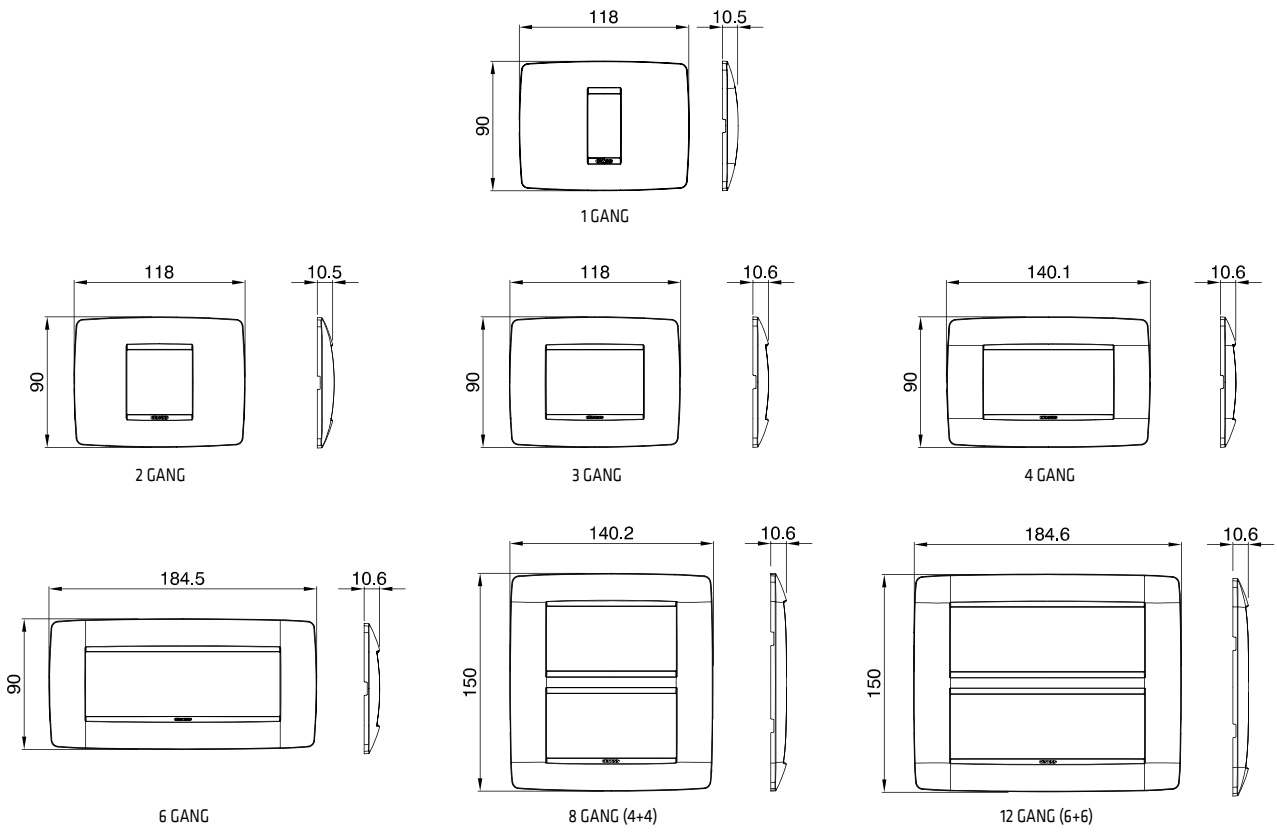

ONE PLATES

ONE INTERNATIONAL PLATES