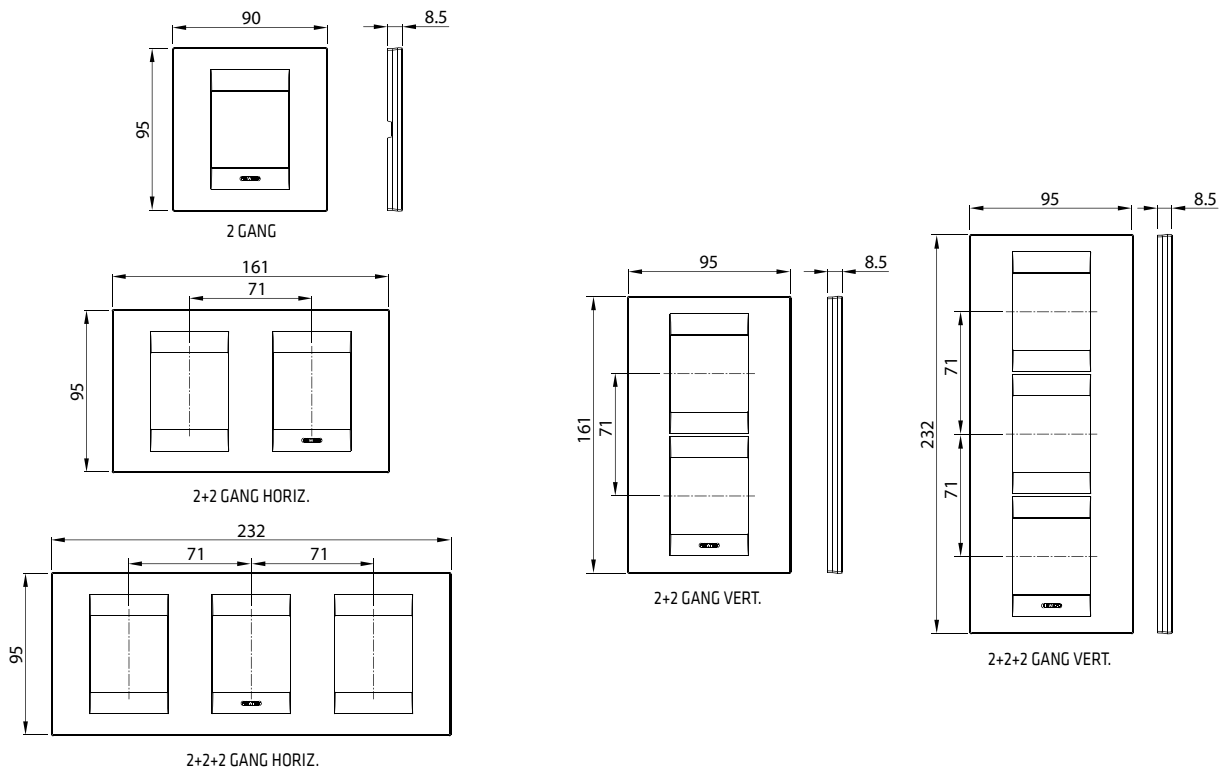

SOCKET-OUTLETS - GERMAN STANDARD

GW 10 241

GERMAN STANDARD SOCKET-OUTLET - 250V AC

Code	Description	For plug pins	No. Chorus modules	Pack Carton
GW 10 241	2P+E - 16A	Ø 4.8 mm	2	6/48

CHARACTERISTICS: with safety shields.

GW 10 242

GERMAN STANDARD SOCKET-OUTLET WITH LID IP40 - 250 V AC

Code	Description	For plug pins	No. Chorus modules	Pack Carton
GW 10 242	2P+E - 16A	Ø 4.8 mm	2	6/48

CHARACTERISTICS: with safety shields. Equipped with a transparent rigid cover with a glossy finish. IP40 degree of protection with the cover closed.

ONE PLATES

ONE INTERNATIONAL PLATES

GEO PLATES

GEO INTERNATIONAL PLATES

LUX PLATES

DOMESTIC RANGES

LUX INTERNATIONAL PLATES