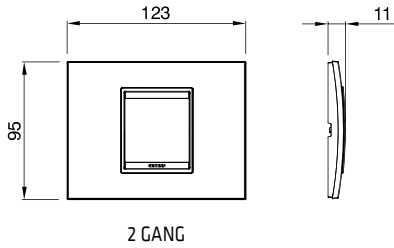

LUX PLATES

DOMESTIC RANGES

LUX INTERNATIONAL PLATES