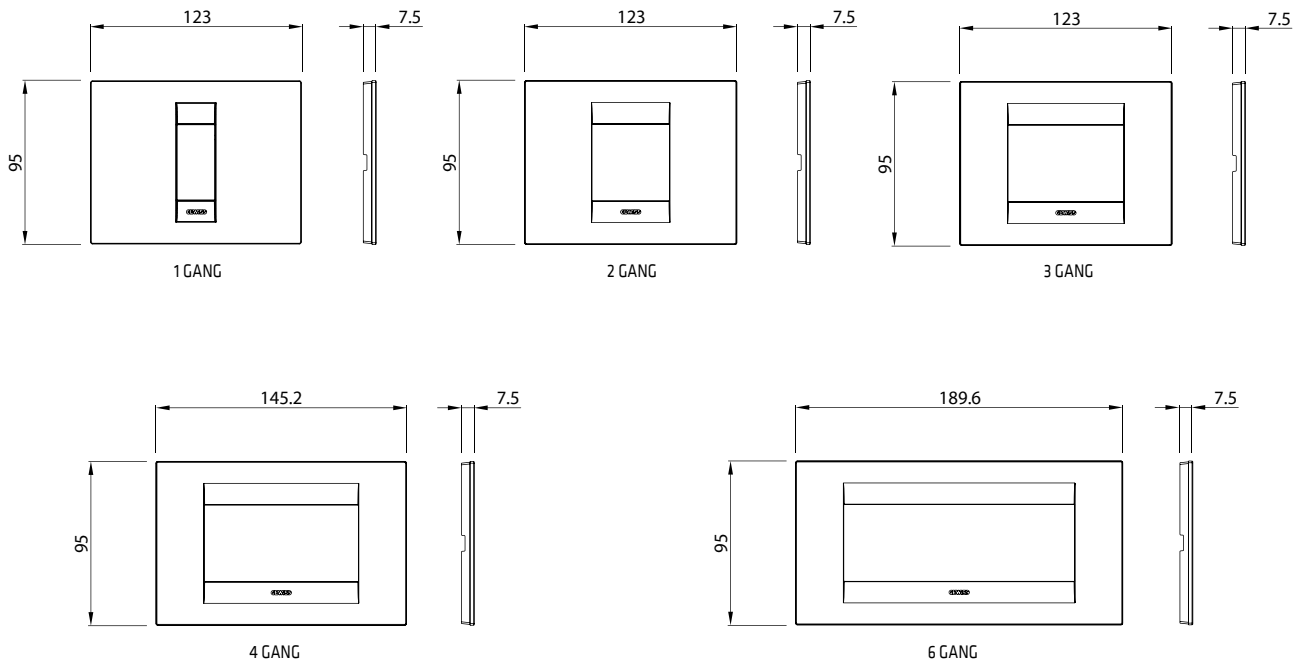

GEO PLATES

GEO INTERNATIONAL PLATES