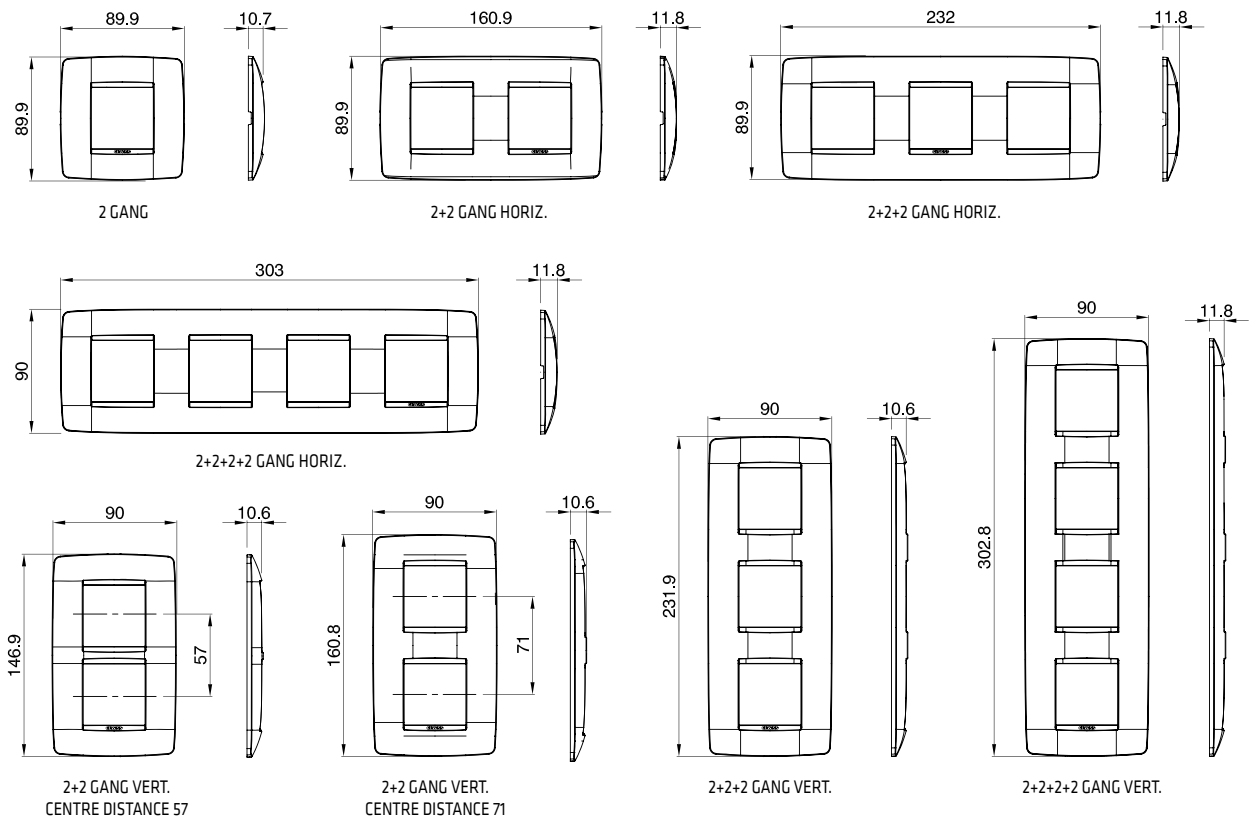

CHARACTERISTICS: with safety shields.

GW 10 214

ITALIAN/GERMAN STANDARD SOCKET-OUTLET FOR DEDICATED LINES - 250V AC

Code	Description	Colour	Socket-out type	For plug pins	No. Chorus modules	Pack Carton
GW 10 214	2P+E - 16 A Dual amperage illuminable	Red	P40	Ø 4 / 4.8 / 5 mm	2	6/12
GW 10 224	2P+E - 16 A Dual amperage illuminable	Green	P40	Ø 4 / 4.8 / 5 mm	2	6/12
GW 10 234	2P+E - 16 A Dual amperage illuminable	Orange	P40	Ø 4 / 4.8 / 5 mm	2	6/12

SOCKET-OUTLETS - GERMAN STANDARD

GW 10 241

GERMAN STANDARD SOCKET-OUTLET - 250V AC

Code	Description	For plug pins	No. Chorus modules	Pack Carton
GW 10 241	2P+E - 16A	Ø 4.8 mm	2	6/48

CHARACTERISTICS: with safety shields.

GW 10 242

GERMAN STANDARD SOCKET-OUTLET WITH LID IP40 - 250 V AC

Code	Description	For plug pins	No. Chorus modules	Pack Carton
GW 10 242	2P+E - 16A	Ø 4.8 mm	2	6/48

CHARACTERISTICS: with safety shields. Equipped with a transparent rigid cover with a glossy finish. IP40 degree of protection with the cover closed.

ONE PLATES

ONE INTERNATIONAL PLATES

GEO PLATES

GEO INTERNATIONAL PLATES

LUX PLATES

DOMESTIC RANGES

LUX INTERNATIONAL PLATES