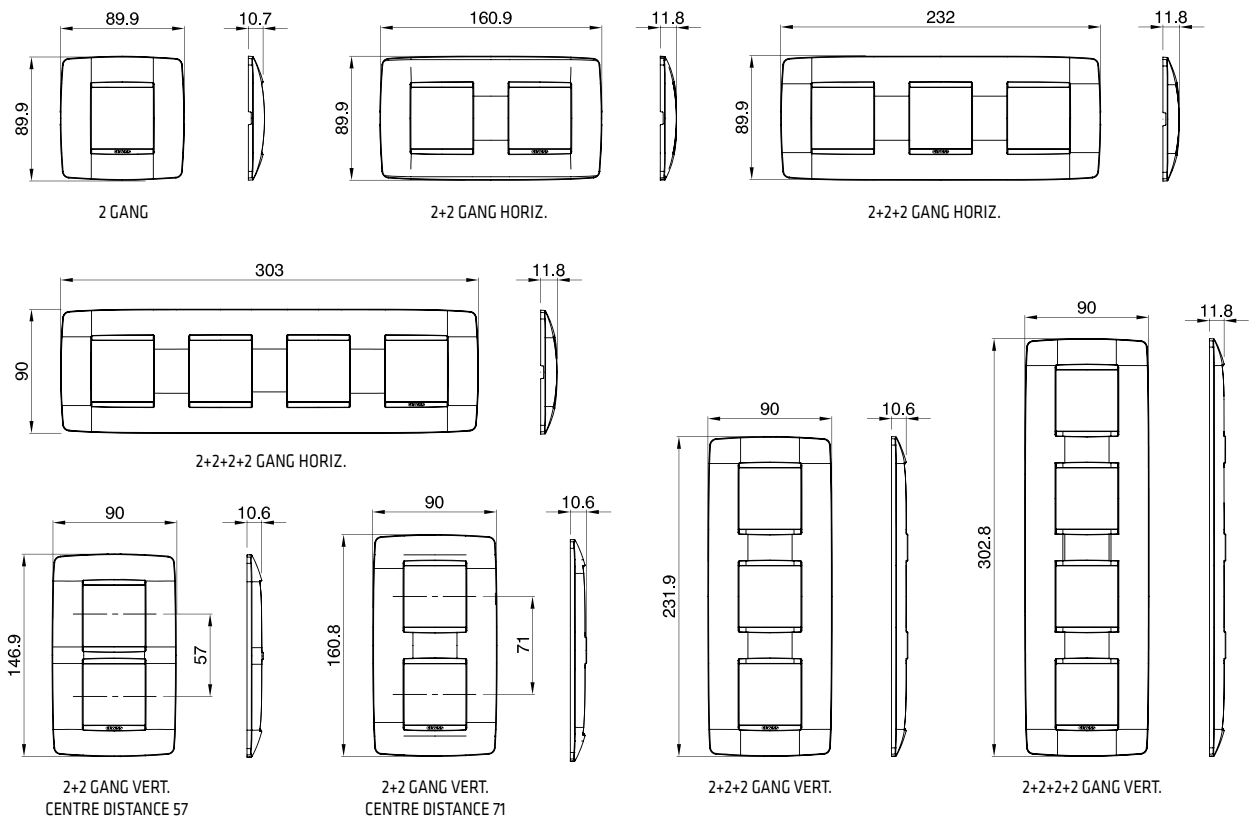

#### ONE-WAY SWITCH 2P - 250V AC - HEAVY DUTY LOADS

Code	Description	Button key	Symbol	Rated power of 230V LED lamps	Pack Carton
<b>No. Chorus modules: 1</b>					
GW 10 007	2P - 25 AX	Neutral	0/1	250 W	12/24

## GEO PLATES