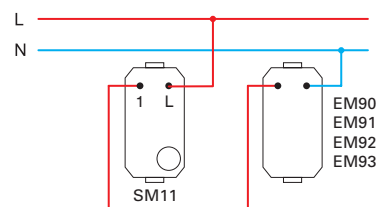

BELL 8VA 12V~1M

- signal bell
- the sound emission has the same lasting time as the control operation
- supply voltage 12V~ 50Hz 8VA

EM90
EM91
EM92
EM93

configurator de întrerupătoare și prize configurator of switches and sockets