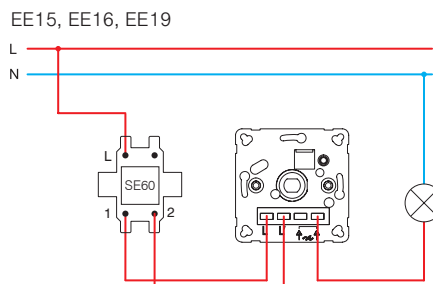

EE15 (40÷400W)

- 1 - bec incandescent / incandescent lamp
- 2 - bec halogen / halogen lamp

EE16 (20÷400W)

- 3 - transformator clasic / classical transformer
- 4 - transformator electronic de estompare / dimmable electronic transformer

EE19 (GLS 10÷250W ; LED 0÷100W)

- 5 - bec LED cu intensitate variabilă / dimmable LED lamp