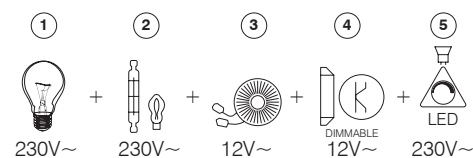

EE19 (GLS 10÷250W ; LED 0÷100W)

- 5 - bec LED cu intensitate variabilă / dimmable LED lamp