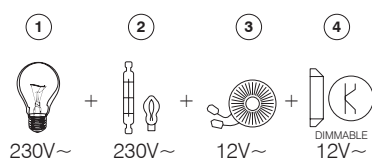

EE16 (20÷400W)