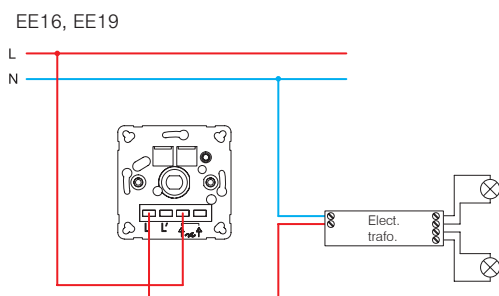

EE15 (40÷400W)

- 1 - bec incandescent / incandescent lamp
- 2 - bec halogen / halogen lamp

EE16 (20÷400W)

- 3 - transformator clasic / classical transformer
- 4 - transformator electronic de estompare / dimmable electronic transformer

EE19 (GLS 10÷250W ; LED 0÷100W)

- 5 - bec LED cu intensitate variabilă / dimmable LED lamp