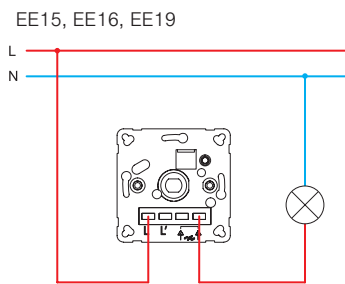

EE15 (40÷400W)

- 1 - bec incandescent / incandescent lamp
- 2 - bec halogen / halogen lamp

EE16 (20÷400W)

- 3 - transformator clasic / classical transformer
- 4 - transformator electronic de estompare / dimmable electronic transformer

EE19 (GLS 10÷250W ; LED 0÷100W)

- 5 - bec LED cu intensitate variabilă / dimmable LED lamp