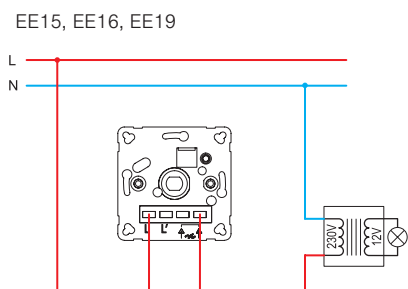

EE15 (40÷400W)

- 1 - bec incandescent / incandescent lamp
- 2 - bec halogen / halogen lamp

EE16 (20÷400W)

- 3 - transformator clasic / classical transformer
- 4 - transformator electronic de estompare / dimmable electronic transformer

EE19 (GLS 10÷250W ; LED 0÷100W)

- 5 - bec LED cu intensitate variabilă / dimmable LED lamp