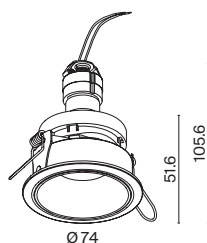

- white
- black
- matte gold

1

2

¹ DL053-01B
DL053-01BMG

⚡ 1 x GU10 15W
∅86 x h = 52mm
AC220-240

² DL053-01W
DL053-01WB
DL053-01WMG

⚡ 1 x GU10 15W
∅86 x h = 52mm
AC220-240