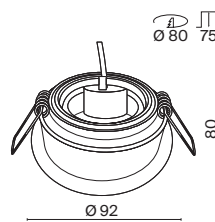

3

4

3 DL026-2-01B
DL026-2-01W

4 DL025-2-01B
DL025-2-01W

1 x GU10 50W
w = 92 x l = 92 x h = 80,
80/80mm
AC220-240

1 x GU10 50W
Ø92 x h = 40, 80/80mm
AC220-240