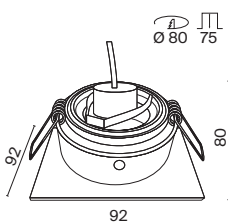

3

4

3 DL026-2-01B
DL026-2-01W

4 DL025-2-01B
DL025-2-01W

1 x GU10 50W
w = 92 x l = 92 x h = 80,
80/80mm
AC220-240

1 x GU10 50W
Ø92 x h = 40, 80/80mm
AC220-240