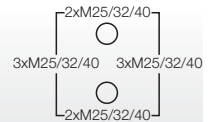

material	PC (polycarbonate)
----------	--------------------

**DK 2500 G** NEW

- without terminals
- included cable entry: 3 ESM 40, sealing range Ø 17-30 mm
- with two cable entries M 32 from the rear side
- lid fasteners sealable without accessories
- external brackets for wall fixing included