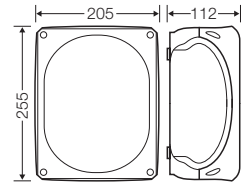

**DK Cable junction boxes**

For normal environment and protected outdoor installation  
Cable entry via metric knockouts

**DK 1600 G** NEW

- without terminals
- included cable entry: 3 ESM 40, sealing range Ø 17-30 mm
- with two cable entries M 32 from the rear side
- lid fasteners sealable without accessories
- external brackets for wall fixing included

material	PC (polycarbonate)
----------	--------------------

**DK 2500 G** NEW

- without terminals
- included cable entry: 3 ESM 40, sealing range Ø 17-30 mm
- with two cable entries M 32 from the rear side
- lid fasteners sealable without accessories
- external brackets for wall fixing included

material	PC (polycarbonate)
----------	--------------------

**DK 3500 G** NEW

- without terminals
- included cable entry: 3 ESM 40, sealing range Ø 17-30 mm
- with two cable entries M 32 from the rear side
- lid fasteners sealable without accessories
- external brackets for wall fixing included