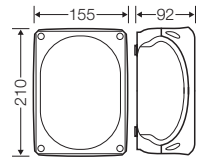

**DK Cable junction boxes**

For normal environment and protected outdoor installation  
Cable entry via metric knockouts

**DK 1600 G** NEW

- without terminals
- included cable entry: 3 ESM 40, sealing range Ø 17-30 mm
- with two cable entries M 32 from the rear side
- lid fasteners sealable without accessories
- external brackets for wall fixing included

material	PC (polycarbonate)
----------	--------------------

**DK 2500 G** NEW

- without terminals
- included cable entry: 3 ESM 40, sealing range Ø 17-30 mm
- with two cable entries M 32 from the rear side
- lid fasteners sealable without accessories
- external brackets for wall fixing included

material	PC (polycarbonate)
----------	--------------------

**DK 3500 G** NEW

- without terminals
- included cable entry: 3 ESM 40, sealing range Ø 17-30 mm
- with two cable entries M 32 from the rear side
- lid fasteners sealable without accessories
- external brackets for wall fixing included