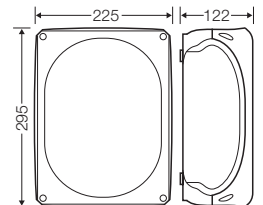

DK 3500 G NEW

- without terminals
- included cable entry: 3 ESM 40, sealing range Ø 17-30 mm
- with two cable entries M 32 from the rear side
- lid fasteners sealable without accessories
- external brackets for wall fixing included

material	PC (polycarbonate)