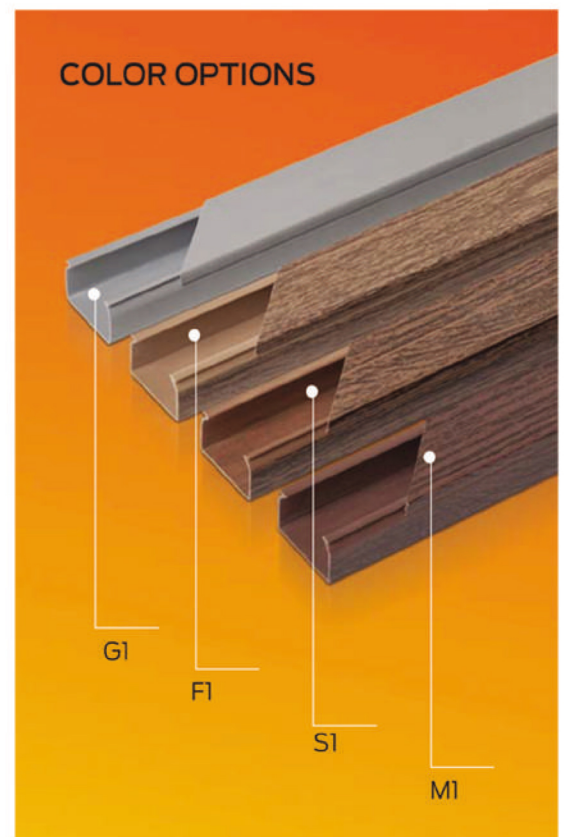

Canal cablu colorat

12 x 12

Product Code	CX-F12x12XX
Package	Nylon
Lenght	2 m
Size	12 x 12
Package total (m)	60 m

16 x 16

Product Code	CX-F16x16XX
Package	Nylon
Lenght	2 m
Size	16 x 16
Package total (m)	60 m

20 x 10

Product Code	CX-F20x10XX
Package	Nylon
Lenght	2 m
Size	20 x 10
Package total (m)	64 m

25 x 16

Product Code	CX-F25x16XX
Package	Nylon
Lenght	2 m
Size	25 x 16
Package total (m)	60 m

25 x 25

Product Code	CX-F25x25XX
Package	Nylon
Lenght	2 m
Size	25 x 25
Package total (m)	40 m

40 x 25

Product Code	CX-F40x25XX
Package	Nylon
Lenght	2 m
Size	40 x 25
Package total (m)	24 m

Canal cablu colorat cu adeziv

12 x 12

Product Code	CX-F12x12A.XX
Package	Nylon
Lenght	2 m
Size	12 x 12
Package total (m)	60 m

16 x 16

Product Code	CX-F16x16A.XX
Package	Nylon
Lenght	2 m
Size	16 x 16
Package total (m)	60 m

20 x 10

Product Code	CX-F20x10A.XX
Package	Nylon
Lenght	2 m
Size	20 x 10
Package total (m)	64 m

25 x 16

Product Code	CX-F25x16A.XX
Package	Nylon
Lenght	2 m
Size	25 x 16
Package total (m)	60 m

25 x 25

Product Code	CX-F25x25A.XX
Package	Nylon
Lenght	2 m
Size	25 x 25
Package total (m)	40 m

40 x 25

Product Code	CX-F40x25A.XX
Package	Nylon
Lenght	2 m
Size	40 x 25
Package total (m)	24 m