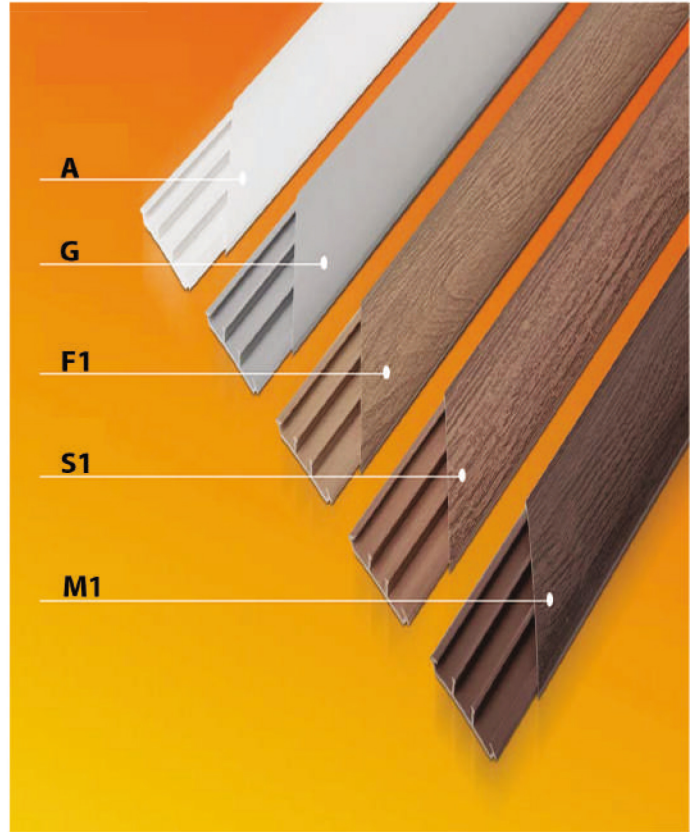

Canal cablu de pardoseala

50 x 12/70 x 18

CX-FP50x12XX CX-FP70x18XX	
Length	: 2m
Size	: 50x12/70x18
Package total (m)	: 50m/24m
Package	: Nylon
Weight (kg)	: 13.375 kg
Volume (m ³)	: 0.039 m ³

50 x 12/70 x 18

CX-FP50x12XX CX-FP70x18XX	
Length	: 2m
Size	: 50x12/70x18
Package total (m)	: 50m/24m
Package	: Nylon
Weight (kg)	: 10.925 kg
Volume (m ³)	: 0.048 m ³

50 x 12/70 x 18

CX-FP50x12XX CX-FP70x18XX	
Length	: 2m
Size	: 50x12/70x18
Package total (m)	: 50m/24m
Package	: Nylon
Weight (kg)	: 14.10 kg
Volume (m ³)	: 0.0394 m ³

50 x 12/70 x 18

CX-FP50x12XX CX-FP70x18XX	
Length	: 2m
Size	: 50x12/70x18
Package total (m)	: 50m/24m
Package	: Nylon
Weight (kg)	: 11.51 kg
Volume (m ³)	: 0.0481 m ³

Canal cablu pentru aparataj

100 x 35