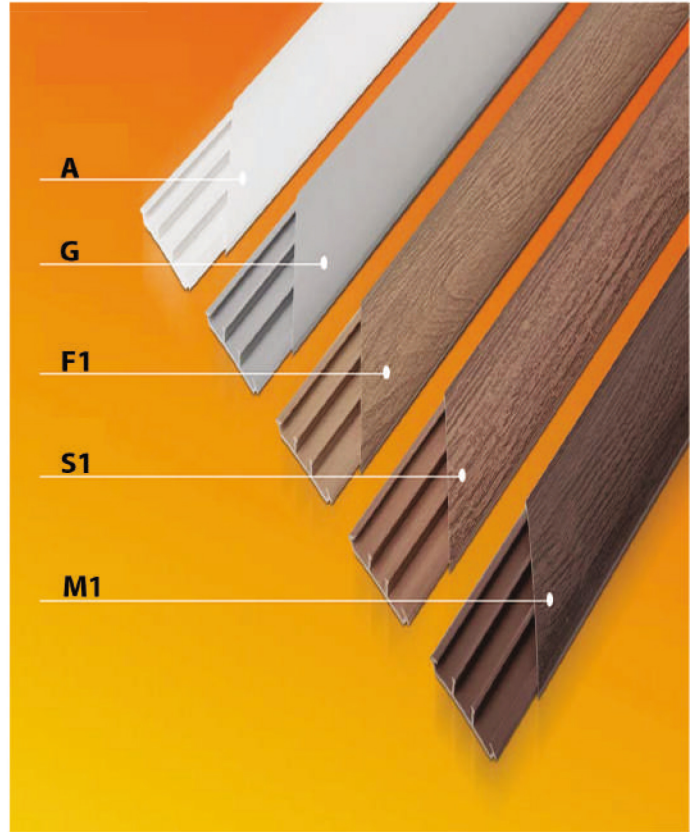

Canal cablu de pardoseala

50 x 12/70 x 18

Cod /	
CX-FP50x12XX	
CX-FP70x18XX	
Length	: 2m
Size	: 50x12/70x18
Package total (m)	: 50m/24m
Package	: Nylon
Weight (kg)	: 13.375 kg
Volume (m ³)	: 0.039 m ³

50 x 12/70 x 18

Cod /	
CX-FP50x12XX	
CX-FP70x18XX	
Length	: 2m
Size	: 50x12/70x18
Package total (m)	: 50m/24m
Package	: Nylon
Weight (kg)	: 10.925 kg
Volume (m ³)	: 0.048 m ³

50 x 12/70 x 18

Cod /	
CX-FP50x12XX	
CX-FP70x18XX	
Length	: 2m
Size	: 50x12/70x18
Package total (m)	: 50m/24m
Package	: Nylon
Weight (kg)	: 14.10 kg
Volume (m ³)	: 0.0394 m ³

50 x 12/70 x 18

Cod /	
CX-FP50x12XX	
CX-FP70x18XX	
Length	: 2m
Size	: 50x12/70x18
Package total (m)	: 50m/24m
Package	: Nylon
Weight (kg)	: 11.51 kg
Volume (m ³)	: 0.0481 m ³

Canal cablu pentru aparataj