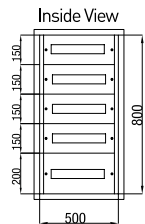

METAL ENCLOSURES

surface & flush mounting

Surface Mounted

Code	Dimension (WxHxD)	Description	Pack
CPR 800	320x300x150	24M (2x12)	1
CPR 801	320x450x150	36M (3x12)	1
CPR 802	320x600x175	48M (4x12)	1
CPR 803	400x600x175	60M (4x15)	1

Surface Mounted

Code	Dimension (WxHxD)	Description	Pack
CPR 804	500x800x175	100M (5x20)	1
CPR 805	500x950x175	120M (6x20)	1
CPR 806	750x800x200	150M (10x15) Double Doors	1
CPR 807	750x1000x200	180M (12x15) Double Doors	1

Flush Mounted

Code	Dimension (WxHxD)	Description	Pack
CPR 820	320x300x140	24M (2x12)	1
CPR 821	320x450x140	36M (3x12)	1
CPR 822	320x600x140	48M (4x12)	1
CPR 823	400x600x140	60M (4x15)	1

Flush Mounted

Code	Dimension (WxHxD)	Description	Pack
CPR 824	500x800x140	100M (5x20)	1
CPR 825	500x950x165	120M (6x20)	1
CPR 826	750x800x165	150M (10x15) Double Doors	1
CPR 827	750x1000x165	180M (12x15) Double Doors	1

yeni eklenen ürünler-çevirisi ve derinlik ölçüsü ne olacak?

CPR 824

Complementary Items

Code	Dimension (WxHxD)	Description	Pack
CPR 8012 B	145x273x5	12M Blank Cover	1
CPR 8015 B	145x273x9	15M Blank Cover	1
CPR 8012 D	455x150x50	12M DIN Rail Frame	1
CPR 8015 D	455x150x10	15M DIN Rail Frame	1
CPR 8020 D	145x453	Açık Perde + Ray Takımı	?
CPR 8020 B	145x453	Kapalı Perde Takımı	?
CPR 8020-1B	194x453	Kapalı Perde Takımı	?
CPR 8020-1D	194x453	Açık Perde + Ray Takımı	?
CPR 8016 B	145x323	Kapalı Perde Takım	?
CPR 8016 D	145x323	Açık Perde + Ray Takımı	?
CPR 8016-1B	194x323	Kapalı Perde Takımı	?
CPR 8016-1D	194x323	Açık Perde + Ray Takımı	?