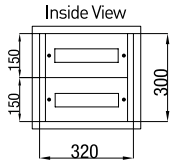

METAL ENCLOSURES

surface & flush mounting

CPR 801

Surface Mounted

Code	Dimension (WxHxD)	Description	Pack
CPR 800	320x300x150	24M (2x12)	1
CPR 801	320x450x150	36M (3x12)	1
CPR 802	320x600x175	48M (4x12)	1
CPR 803	400x600x175	60M (4x15)	1

CPR 804

Surface Mounted

Code	Dimension (WxHxD)	Description	Pack
CPR 804	500x800x175	100M (5x20)	1
CPR 805	500x950x175	120M (6x20)	1
CPR 806	750x800x200	150M (10x15) Double Doors	1
CPR 807	750x1000x200	180M (12x15) Double Doors	1

CPR 820

Flush Mounted

Code	Dimension (WxHxD)	Description	Pack
CPR 820	320x300x140	24M (2x12)	1
CPR 821	320x450x140	36M (3x12)	1
CPR 822	320x600x140	48M (4x12)	1
CPR 823	400x600x140	60M (4x15)	1

Flush Mounted

Code	Dimension (WxHxD)	Description	Pack
CPR 824	500x800x140	100M (5x20)	1
CPR 825	500x950x165	120M (6x20)	1
CPR 826	750x800x165	150M (10x15) Double Doors	1
CPR 827	750x1000x165	180M (12x15) Double Doors	1