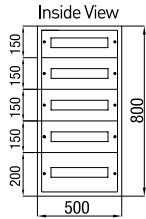

METAL ENCLOSURES

surface & flush mounting

CPR 801

Surface Mounted

Code	Dimension (WxHxD)	Description	Pack
CPR 800	320x300x150	24M (2x12)	1
CPR 801	320x450x150	36M (3x12)	1
CPR 802	320x600x175	48M (4x12)	1
CPR 803	400x600x175	60M (4x15)	1

CPR 804

Surface Mounted

Code	Dimension (WxHxD)	Description	Pack
CPR 804	500x800x175	100M (5x20)	1
CPR 805	500x950x175	120M (6x20)	1
CPR 806	750x800x200	150M (10x15) Double Doors	1
CPR 807	750x1000x200	180M (12x15) Double Doors	1

CPR 820

Flush Mounted

Code	Dimension (WxHxD)	Description	Pack
CPR 820	320x300x140	24M (2x12)	1
CPR 821	320x450x140	36M (3x12)	1
CPR 822	320x600x140	48M (4x12)	1
CPR 823	400x600x140	60M (4x15)	1

Flush Mounted

Code	Dimension (WxHxD)	Description	Pack
CPR 824	500x800x140	100M (5x20)	1
CPR 825	500x950x165	120M (6x20)	1
CPR 826	750x800x165	150M (10x15) Double Doors	1
CPR 827	750x1000x165	180M (12x15) Double Doors	1