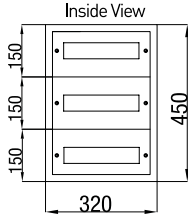

METAL ENCLOSURES

surface & flush mounting

CPR 801

Surface Mounted

Code	Dimension (WxHxD)	Description	Pack
CPR 800	320x300x150	24M (2x12)	1
CPR 801	320x450x150	36M (3x12)	1
CPR 802	320x600x175	48M (4x12)	1
CPR 803	400x600x175	60M (4x15)	1

CPR 804

Surface Mounted

Code	Dimension (WxHxD)	Description	Pack
CPR 804	500x800x175	100M (5x20)	1
CPR 805	500x950x175	120M (6x20)	1
CPR 806	750x800x200	150M (10x15) Double Doors	1
CPR 807	750x1000x200	180M (12x15) Double Doors	1

CPR 820

Flush Mounted

Code	Dimension (WxHxD)	Description	Pack
CPR 820	320x300x140	24M (2x12)	1
CPR 821	320x450x140	36M (3x12)	1
CPR 822	320x600x140	48M (4x12)	1
CPR 823	400x600x140	60M (4x15)	1

Flush Mounted

Code	Dimension (WxHxD)	Description	Pack
CPR 824	500x800x140	100M (5x20)	1
CPR 825	500x950x165	120M (6x20)	1
CPR 826	750x800x165	150M (10x15) Double Doors	1
CPR 827	750x1000x165	180M (12x15) Double Doors	1