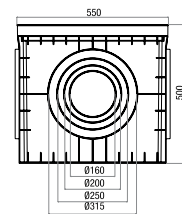

MANHOLE BOXES

Manhole Boxes - 400x400x400

Code	Description	Pack
CP 404042	Manhole Box with cover 6 ways out	1
CP 404043	Manhole Box without cover 6 ways out	1
CP 404044	Grey blank cover	1
CP 404045	Grey Gridded cover	1
CP 404046	Green blank cover	1
CP 404047	Green Gridded cover	1

Manhole Boxes - 500x500x500

Code	Description	Pack
CP 505050	Manhole Box with cover 10 ways out	1
CP 505053	Manhole Box without cover 10 ways out	1

Manhole Boxes - 550x550x550

Code	Description	Pack
CP 555550	Manhole Box with cover 4 ways out	1
CP 555551	Manhole Box without cover 4 ways out	1
CP 555554	Grey blank cover	1
CP 555555	Grey Gridded cover	1
CP 555556	Green blank cover	1
CP 555557	Green Gridded cover	1

Manhole Boxes - 550x550x500

Code	Description	Pack
CP 555552	Manhole Box with blank grey cover 10 ways out	1
CP 555553	Manhole Box without cover 10 ways out	1

Manhole Boxes - 360x260x320

Code	Description	Pack
CP 362633	Manhole Box without cover 6 ways out	1
CP 362634	Grey blank cover	1
CP 362635	Grey Gridded cover	1
CP 362636	Green blank cover	1
CP 362637	Green Gridded cover	1