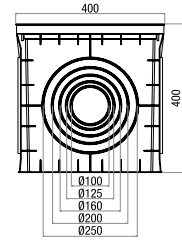

MANHOLE BOXES

Manhole Boxes - 400x400x400

Code	Description	Pack
CP 404042	Manhole Box with cover 6 ways out	1
CP 404043	Manhole Box without cover 6 ways out	1
CP 404044	Grey blank cover	1
CP 404045	Grey Gridded cover	1
CP 404046	Green blank cover	1
CP 404047	Green Gridded cover	1

Manhole Boxes - 500x500x500

Code	Description	Pack
CP 505050	Manhole Box with cover 10 ways out	1
CP 505053	Manhole Box without cover 10 ways out	1

Manhole Boxes - 550x550x550

Code	Description	Pack
CP 555550	Manhole Box with cover 4 ways out	1
CP 555551	Manhole Box without cover 4 ways out	1
CP 555554	Grey blank cover	1
CP 555555	Grey Gridded cover	1
CP 555556	Green blank cover	1
CP 555557	Green Gridded cover	1

Manhole Boxes - 550x550x500

Code	Description	Pack
CP 555552	Manhole Box with blank grey cover 10 ways out	1
CP 555553	Manhole Box without cover 10 ways out	1

Manhole Boxes - 360x260x320

Code	Description	Pack
CP 362633	Manhole Box without cover 6 ways out	1
CP 362634	Grey blank cover	1
CP 362635	Grey Gridded cover	1
CP 362636	Green blank cover	1
CP 362637	Green Gridded cover	1