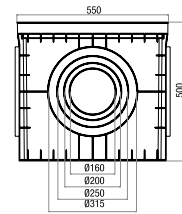

MANHOLE BOXES

Manhole Boxes - 400x400x400

Code	Description	Pack
CP 404042	Manhole Box with cover 6 ways out	1
CP 404043	Manhole Box without cover 6 ways out	1
CP 404044	Grey blank cover	1
CP 404045	Grey Gridded cover	1
CP 404046	Green blank cover	1
CP 404047	Green Gridded cover	1

Manhole Boxes - 500x500x500

Code	Description	Pack
CP 505050	Manhole Box with cover 10 ways out	1
CP 505053	Manhole Box without cover 10 ways out	1

Manhole Boxes - 550x550x550

Code	Description	Pack
CP 555550	Manhole Box with cover 4 ways out	1
CP 555551	Manhole Box without cover 4 ways out	1
CP 555554	Grey blank cover	1
CP 555555	Grey Gridded cover	1
CP 555556	Green blank cover	1
CP 555557	Green Gridded cover	1

Manhole Boxes - 550x550x500

Code	Description	Pack
CP 555552	Manhole Box with blank grey cover 10 ways out	1
CP 555553	Manhole Box without cover 10 ways out	1

Manhole Boxes - 360x260x320

Code	Description	Pack
CP 362633	Manhole Box without cover 6 ways out	1
CP 362634	Grey blank cover	1
CP 362635	Grey Gridded cover	1
CP 362636	Green blank cover	1
CP 362637	Green Gridded cover	1