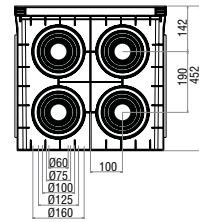

MANHOLE BOXES

Manhole Boxes - 400x400x400

Code	Description	Pack
CP 404042	Manhole Box with cover 6 ways out	1
CP 404043	Manhole Box without cover 6 ways out	1
CP 404044	Grey blank cover	1
CP 404045	Grey Gridded cover	1
CP 404046	Green blank cover	1
CP 404047	Green Gridded cover	1

Manhole Boxes - 500x500x500

Code	Description	Pack
CP 505050	Manhole Box with cover 10 ways out	1
CP 505053	Manhole Box without cover 10 ways out	1

Manhole Boxes - 550x550x550

Code	Description	Pack
CP 555550	Manhole Box with cover 4 ways out	1
CP 555551	Manhole Box without cover 4 ways out	1
CP 555554	Grey blank cover	1
CP 555555	Grey Gridded cover	1
CP 555556	Green blank cover	1
CP 555557	Green Gridded cover	1

Manhole Boxes - 550x550x500

Code	Description	Pack
CP 555552	Manhole Box with blank grey cover 10 ways out	1
CP 555553	Manhole Box without cover 10 ways out	1

Manhole Boxes - 360x260x320

Code	Description	Pack
CP 362633	Manhole Box without cover 6 ways out	1
CP 362634	Grey blank cover	1
CP 362635	Grey Gridded cover	1
CP 362636	Green blank cover	1
CP 362637	Green Gridded cover	1