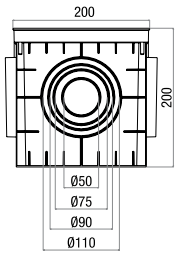

MANHOLE BOXES

Manhole Boxes - 200x200x200

Code	Description	Pack
CP 202020	Manhole Box with cover 4 ways out	1
CP 202021	Manhole Box without cover 4 ways out	1
CP 202023	Grey blank cover	1
CP 202024	Grey Gridded cover	1
CP 202025	Green blank cover	1
CP 202026	Green Gridded cover	1

Manhole Boxes - 300x300x300

Code	Description	Pack
CP 303030	Manhole Box with cover 4 ways out	1
CP 303031	Manhole Box without cover 4 ways out	1
CP 303034	Grey blank cover	1
CP 303035	Grey Gridded cover	1
CP 303036	Green blank cover	1
CP 303037	Green Gridded cover	1

Manhole Boxes - 300x300x300

Code	Description	Pack
CP 303032	Manhole Box with cover 6 ways out	1
CP 303033	Manhole Box without cover 6 ways out	1
CP 303034	Grey blank cover	1
CP 303035	Grey Gridded cover	1
CP 303036	Green blank cover	1
CP 303037	Green Gridded cover	1