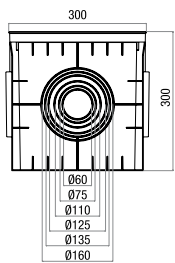

MANHOLE BOXES

Manhole Boxes - 200x200x200

Code	Description	Pack
CP 202020	Manhole Box with cover 4 ways out	1
CP 202021	Manhole Box without cover 4 ways out	1
CP 202023	Grey blank cover	1
CP 202024	Grey Gridded cover	1
CP 202025	Green blank cover	1
CP 202026	Green Gridded cover	1

Manhole Boxes - 300x300x300

Code	Description	Pack
CP 303030	Manhole Box with cover 4 ways out	1
CP 303031	Manhole Box without cover 4 ways out	1
CP 303034	Grey blank cover	1
CP 303035	Grey Gridded cover	1
CP 303036	Green blank cover	1
CP 303037	Green Gridded cover	1

Manhole Boxes - 300x300x300

Code	Description	Pack
CP 303032	Manhole Box with cover 6 ways out	1
CP 303033	Manhole Box without cover 6 ways out	1
CP 303034	Grey blank cover	1
CP 303035	Grey Gridded cover	1
CP 303036	Green blank cover	1
CP 303037	Green Gridded cover	1