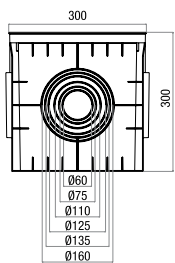

MANHOLE BOXES

Manhole Boxes - 200x200x200

Code	Description	Pack
CP 202020	Manhole Box with cover 4 ways out	1
CP 202021	Manhole Box without cover 4 ways out	1
CP 202023	Grey blank cover	1
CP 202024	Grey Gridded cover	1
CP 202025	Green blank cover	1
CP 202026	Green Gridded cover	1

Manhole Boxes - 300x300x300

Code	Description	Pack
CP 303030	Manhole Box with cover 4 ways out	1
CP 303031	Manhole Box without cover 4 ways out	1
CP 303034	Grey blank cover	1
CP 303035	Grey Gridded cover	1
CP 303036	Green blank cover	1
CP 303037	Green Gridded cover	1

Manhole Boxes - 300x300x300

Code	Description	Pack
CP 303032	Manhole Box with cover 6 ways out	1
CP 303033	Manhole Box without cover 6 ways out	1
CP 303034	Grey blank cover	1
CP 303035	Grey Gridded cover	1
CP 303036	Green blank cover	1
CP 303037	Green Gridded cover	1