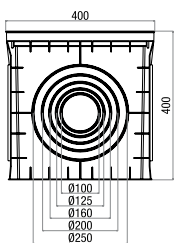

MANHOLE BOXES

Manhole Boxes - 200x200x200

Code	Description	Pack
CP 202020	Manhole Box with cover 4 ways out	1
CP 202021	Manhole Box without cover 4 ways out	1
CP 202023	Grey blank cover	1
CP 202024	Grey Gridded cover	1
CP 202025	Green blank cover	1
CP 202026	Green Gridded cover	1

Manhole Boxes - 300x300x300

Code	Description	Pack
CP 303030	Manhole Box with cover 4 ways out	1
CP 303031	Manhole Box without cover 4 ways out	1
CP 303034	Grey blank cover	1
CP 303035	Grey Gridded cover	1
CP 303036	Green blank cover	1
CP 303037	Green Gridded cover	1

Manhole Boxes - 300x300x300

Code	Description	Pack
CP 303032	Manhole Box with cover 6 ways out	1
CP 303033	Manhole Box without cover 6 ways out	1
CP 303034	Grey blank cover	1
CP 303035	Grey Gridded cover	1
CP 303036	Green blank cover	1
CP 303037	Green Gridded cover	1