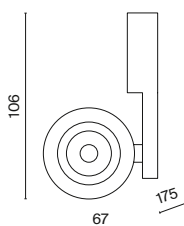

2 C062CL-L12B3K
C062CL-L12W3K

LED 12W
w = 67 x l = 175 x h = 106,
106/106 mm
1400 lm, 4000 K, >80 Ra, 36°,
AC 220-240

NEW IP20 LED

LED 12W
w = 67 x l = 175 x h = 106,
106/106 mm
1350 lm, 3000 K, >80 Ra, 36°,
AC 220-240