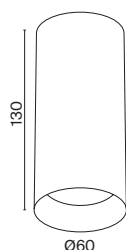

## Focus

3

3 C010CL-01B  
C010CL-01W

1 x GU10 50W  
Ø60 x h=130, 130/130 mm  
AC220-240

IP20