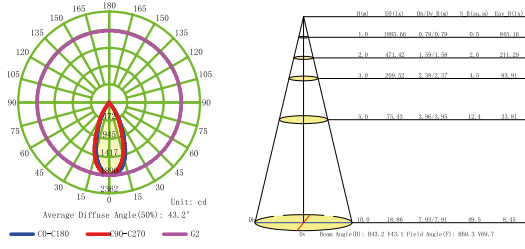

FORMENTERA

FORMENTERA

C0073 Blanco Mate-Matt White
LED 12W 3000K 1040lm

C0074 Blanco Mate-Matt White
LED 12W 4000K 1080lm

C0071 Blanco Mate-Matt White
LED 7W 3000K 610lm

C0072 Blanco Mate-Matt White
LED 7W 4000K 650lm