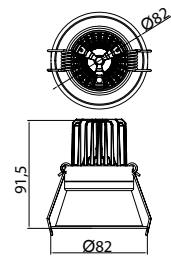

FORMENTERA

FORMENTERA

C0073 Blanco Mate-Matt White
LED 12W 3000K 1040lm

C0074 Blanco Mate-Matt White
LED 12W 4000K 1080lm

C0071 Blanco Mate-Matt White
LED 7W 3000K 610lm

C0072 Blanco Mate-Matt White
LED 7W 4000K 650lm