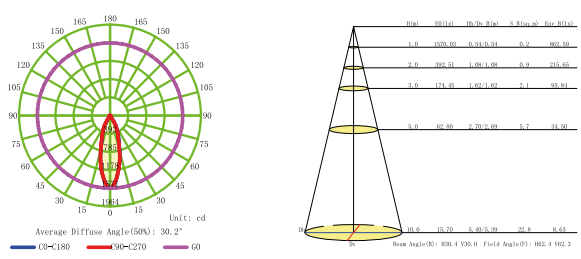

FORMENTERA

FORMENTERA

C0073 Blanco Mate-Matt White
LED 12W 3000K 1040lm

C0074 Blanco Mate-Matt White
LED 12W 4000K 1080lm

C0071 Blanco Mate-Matt White
LED 7W 3000K 610lm

C0072 Blanco Mate-Matt White
LED 7W 4000K 650lm