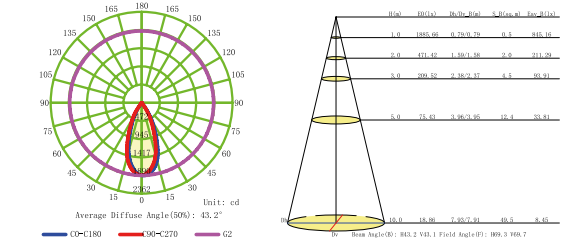

FORMENTERA

FORMENTERA

C0073 Blanco Mate-Matt White
LED 12W 3000K 1040lm

C0074 Blanco Mate-Matt White
LED 12W 4000K 1080lm

C0071 Blanco Mate-Matt White
LED 7W 3000K 610lm

C0072 Blanco Mate-Matt White
LED 7W 4000K 650lm