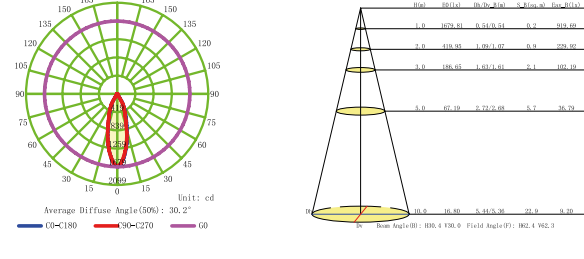

FORMENTERA

FORMENTERA

C0073 Blanco Mate-Matt White
LED 12W 3000K 1040lm

C0074 Blanco Mate-Matt White
LED 12W 4000K 1080lm

C0071 Blanco Mate-Matt White
LED 7W 3000K 610lm

C0072 Blanco Mate-Matt White
LED 7W 4000K 650lm