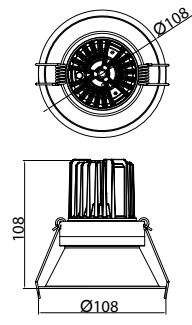

FORMENTERA

FORMENTERA

C0073 Blanco Mate-Matt White
LED 12W 3000K 1040lm

C0074 Blanco Mate-Matt White
LED 12W 4000K 1080lm

C0071 Blanco Mate-Matt White
LED 7W 3000K 610lm

C0072 Blanco Mate-Matt White
LED 7W 4000K 650lm