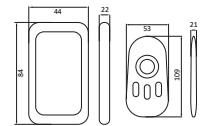

*Technical information indicated above may have tolerance $\pm 10\%$. For final updated information please visit website www.braytron.com