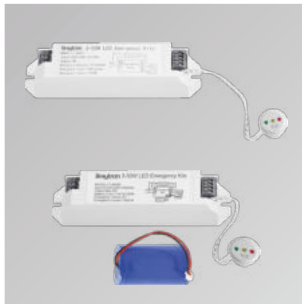

MODEL NO	WATT	OUTPUT VOLTAGE	OUTPUT CURRENT	P.F.	VOLTAGE	IP	MATERIAL	DIMENSIONS	PCS/CTN
BY02-03500	350W	12VDC	30A	>0.6	220V-240VAC	IP20	Aluminium	41x68x223	40
BY02-13500	350W	24VDC	15A	>0.6	220V-240VAC	IP20	Aluminium	41x68x223	40

**2 YEARS WARRANTY**

MODEL NO	WATT	INPUT VOLTAGE	OUTPUT	IP	MATERIAL	PCS/CTN
BY35-30130	3W	220-240V 50/60Hz	3.7V 2200mAh	IP20	Plastic	50
BY35-30230	5W	220-240V 50/60Hz	7.4V 2200mAh	IP20	Plastic	50
BY35-30330	10W	220-240V 50/60Hz	11.1V 2200mAh	IP20	Plastic	50