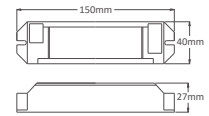

MODEL NO	TYPE	WATT	OUTPUT CURRENT	OUTPUT VOLTAGE	VOLTAGE	MATERIAL	PCS/CTN
BY30-01120	Controller	216W	18A	12VDC/24VDC	220V-240VAC	Aluminium	100

2 YEARS WARRANTY