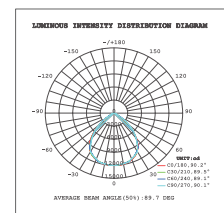

*Technical information indicated above may have tolerance ±10%. For final updated information please visit website www.braytron.com