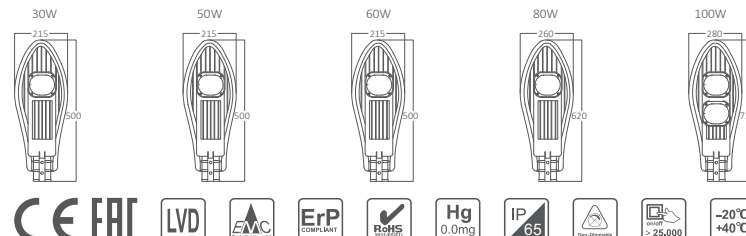

*Technical information indicated above may have tolerance ±10%. For final updated information please visit website www.braytron.com